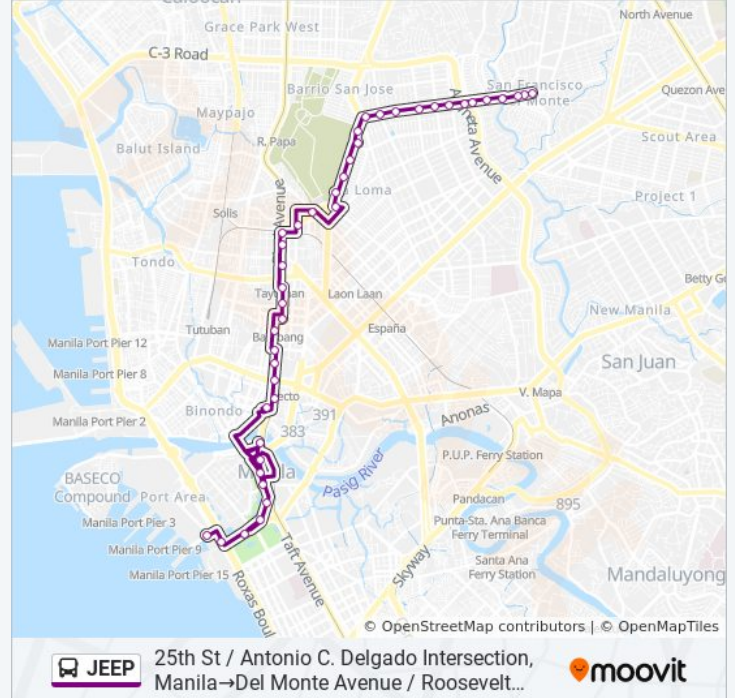

Department Of Health, Razal Avenue, Manila

Light Rail Transportation 1, Manila

Light Rail Transportation 1, Manila

Light Rail Transportation / New Antipolo, Quezon City

Ferdinand Blumentritt / Felix Huertas Intersection, Quezon City

Ferdinand Blumentritt / Aurora Boulevard Intersection, Quezon City

Andres Bonifacio / Ferdinand Blumentritt Intersection, Quezon City

Andres Bonifacio / Iba Intersection, Quezon City

Andres Bonifacio / Bulusan Intersection, Quezon City

Andres Bonifacio / Lunas Intersection, Quezon City

Andres Bonifacio / Magnas Intersection, Quezon City

Andres Bonifacio Near Manila North Cemetary, Quezon City

Del Monte Avenue / A. Bonifacio Intersection, Quezon City

Del Monte Avenue / D Tuazon Intersection, Quezon City

Del Monte Avenue / Matutum Intersection, Quezon City

Del Monte Avenue / Banawe Intersection, Quezon City

Del Monte Avenue / Biak Na Bato Intersection, Quezon City

Del Monte Avenue / Sto. Domingo Intersection, Quezon City

Del Monte Avenue / Araneta Avenue Intersection, Quezon City

Del Monte Avenue / Don Ramon Intersection, Quezon City

Del Monte Avenue / Corumi Intersection, Quezon City

Del Monte Avenue / Malac Intersection, Quezon City

Del Monte Avenue / Valencia Intersection, Quezon City