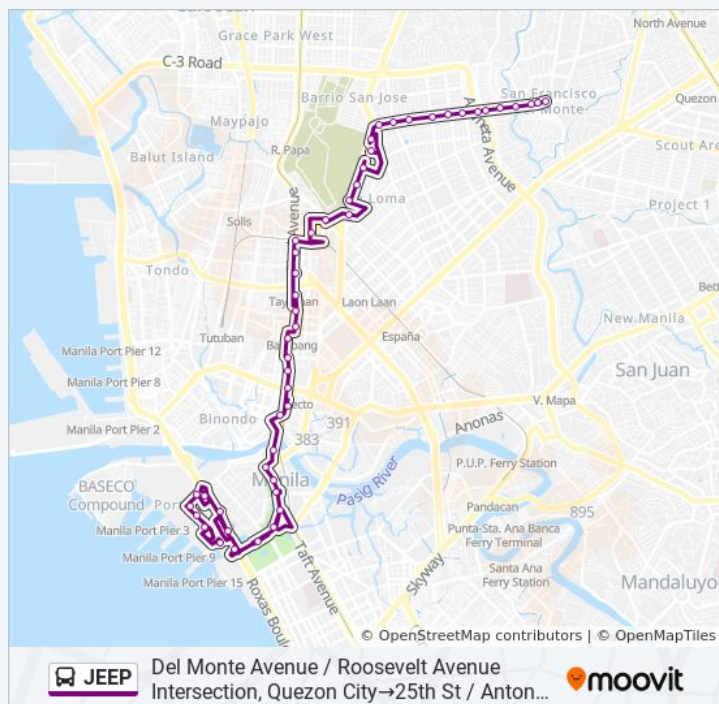

Use the Moovit App to find the closest JEEP bus station near you and find out when is the next JEEP bus arriving.

Direction: 25th St / Antonio C. Delgado Intersection, Manila→Del Monte Avenue / Roosevelt Avenue Intersection, Quezon City

Direction: 25th St / Antonio C. Delgado Intersection, Manila→Del Monte Avenue / Roosevelt Avenue Intersection, Quezon City

Stops: 42

Trip Duration: 48 min

Line Summary:

Department Of Health, Razal Avenue, Manila

Andres Bonifacio / Bulusan Intersection, Quezon City

JEEP bus Time Schedule

Del Monte Avenue / Roosevelt Avenue Intersection, Quezon City→25th St / Antonio C. Delgado Intersection, Manila Route Timetable:

Direction: Del Monte Avenue / Roosevelt Avenue Intersection, Quezon City→25th St / Antonio C. Delgado Intersection, Manila

Stops: 49

Trip Duration: 57 min

Line Summary:

Andres Bonifacio / Iba Intersection, Quezon City