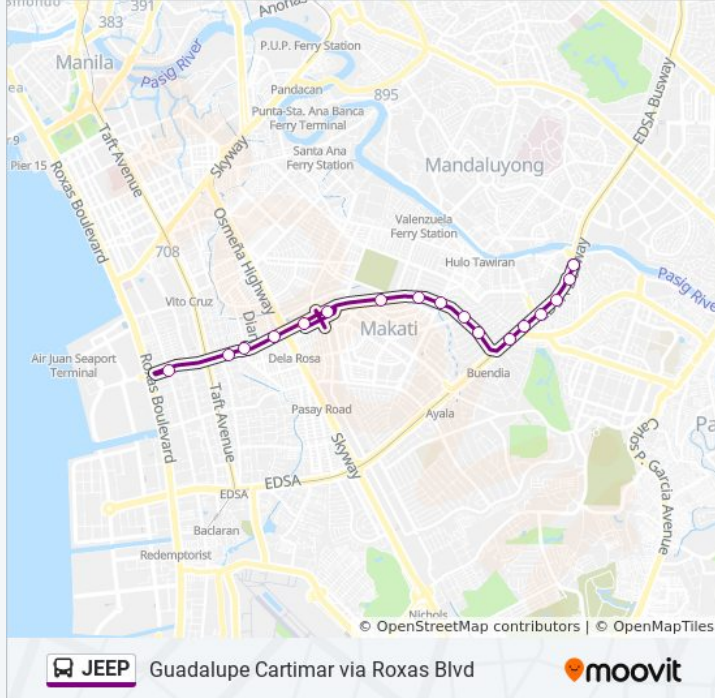

Direction: Epifanio De Los Santos Avenue, Makati City, Manila→Senator Gil Puyat Ave / F.B. Harrison Intersection East Bound, Lungsod Ng Pasay

17 stops

[VIEW LINE SCHEDULE](#)

- Epifanio De Los Santos Avenue, Makati City, Manila
- Epifanio De Los Santos Avenue, Makati City, Manila
- Epifanio De Los Santos Avenue, Makati City, Manila
- Estrella Flyover, Makati City, Manila
- Estrella Flyover, Makati City, Manila
- Kalayaan Flyover, Makati City, Manila
- Senator Gil Puyat Ave, Makati City, Manila
- Paseo De Roxas / Senator Gil Puyat Ave Intersection, Makati City, Manila
- Senator Gil Puyat Ave / Makati Avenue Intersection, Makati City, Manila
- Senator Gil Puyat Ave, Makati City, Manila
- Senator Gil Puyat Ave, Makati City, Manila
- Senator Gil Puyat Ave, Makati City
- Senator Gil Puyat Ave / Washington Intersection, Makati City
- Senator Gil Puyat Ave, Makati City
- Bautista / Senator Gil Puyot Ave, Makati City, Manila
- Senator Gil Puyat Ave, Makati City

JEEP bus Info

Direction: Epifanio De Los Santos Avenue, Makati City, Manila→Senator Gil Puyat Ave / F.B. Harrison Intersection East Bound, Lungsod Ng Pasay
Stops: 17
Trip Duration: 34 min
Line Summary:

Senator Gil Puyat Ave / F.B. Harrison Intersection
East Bound, Lungsod Ng Pasay

Direction: Senator Gil Puyat Ave / F.B. Harrison Intersection East Bound, Lungsod Ng Pasay→Epifanio De Los Santos Avenue, Makati City, Manila

Senator Gil Puyat Ave, Makati City

Senator Gil Puyat Ave / Washington Intersection, Makati City

Senator Gil Puyat Ave, Makati City

Ayala Ave / Senator Gil Puyat Ave Intersection, Makati City

Senator Gil Puyat Ave, Makati City, Manila