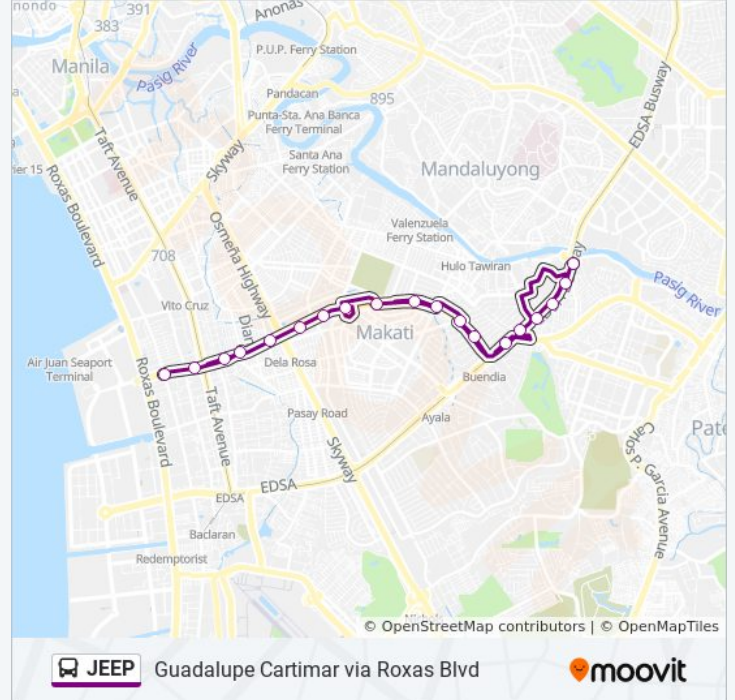

Estrella Flyover, Makati City, Manila

Estrella Flyover, Makati City, Manila

Epifanio De Los Santos Avenue, Makati City, Manila

Epifanio De Los Santos Avenue, Makati City, Manila

Epifanio De Los Santos Avenue, Makati City, Manila

JEEP bus time schedules and route maps are available in an offline PDF at moovitapp.com. Use the [Moovit App](#) to see live bus times, train schedule or subway schedule, and step-by-step directions for all public transit in Manila.

[About Moovit](#) • [MaaS Solutions](#) • [Supported Countries](#) • [Mooviter Community](#)

© 2023 Moovit - All Rights Reserved

Check Live Arrival Times