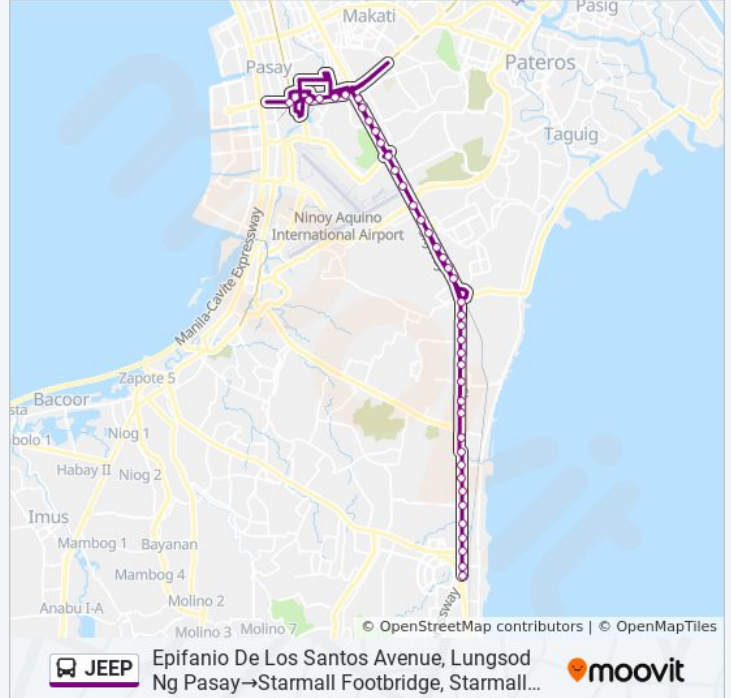

E Service Rd, Parañaque City, Manila

E Service Rd, Parañaque City, Manila

E Service Rd, Parañaque City, Manila

South Luzon Expressway, Taguig City, Manila

E Service Rd, Taguig City, Manila

South Luzon Expressway, Parañaque City, Manila

South Luzon Expressway, Taguig City, Manila

South Luzon Expressway, Taguig City, Manila

South Luzon Expressway, Taguig City, Manila

South Luzon Expressway, Taguig City, Manila

South Luzon Expressway, Taguig City, Manila

South Luzon Expressway, Taguig City, Manila

South Luzon Expressway, Muntinlupa City, Manila

South Luzon Expressway, Muntinlupa City, Manila

South Luzon Expressway, Muntinlupa City, Manila

South Luzon Expressway / E Service Rd
Intersection, Muntinlupa City, Manila

South Luzon Expressway / Concepcion St,
Muntinlupa City, Manila

South Luzon Expressway / E Service Rd
Intersection, Muntinlupa City, Manila

South Luzon Expressway, Muntinlupa City, Manila

South Luzon Expressway / Don Jesus Blvd
Intersection, Muntinlupa City, Manila

South Luzon Expressway, Muntinlupa City, Manila

South Luzon Expressway, Muntinlupa City, Manila

Alabang-South Station Ramp, Muntinlupa City,
Manila

South Luzon Expressway / Montillano St
Intersection, Muntinlupa City, Manila

Starmall Footbridge, Starmall Starmall Service Rd,
Muntinlupa City, Manila

JEEP bus time schedules and route maps are available in an offline PDF at moovitapp.com. Use the [Moovit App](#) to see live bus times, train schedule or subway schedule, and step-by-step directions for all public transit in Manila.

[About Moovit](#) • [MaaS Solutions](#) • [Supported Countries](#) • [Mooviter Community](#)

© 2023 Moovit - All Rights Reserved

Check Live Arrival Times