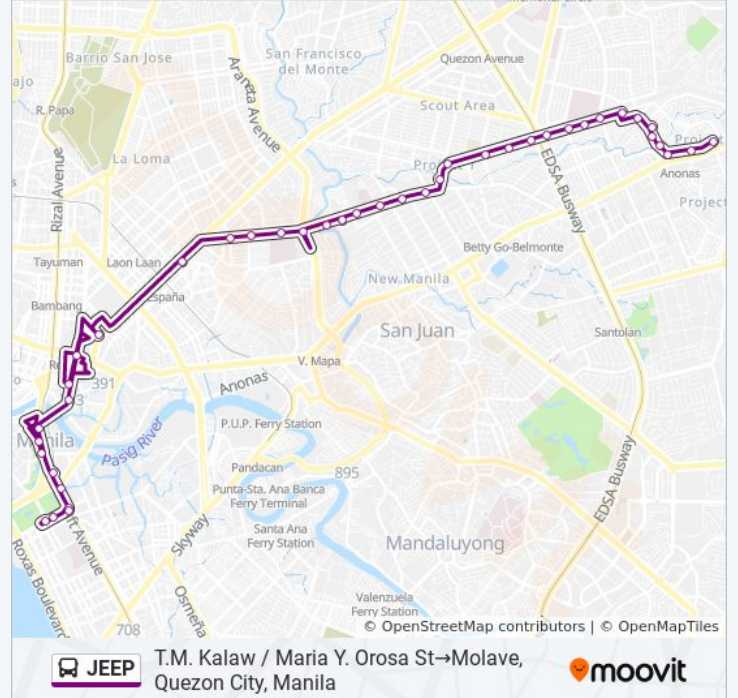

España Blvd / Arsenio H. Lacson Ave Intersection, Manila

España Blvd / Osmeña Drive Intersection, Manila

P. Noval / España Blvd Intersection, Manila

España Blvd / Quezon Blvd Intersection, Manila

Quezon Blvd, Manila

Quezon Blvd, Manila

Quezon Blvd, Manila

Quezon Bridge, Manila

Taft Ave, Manila

Ayala Blvd / Taft Avenue Intersection, Manila

T.M. Kalaw, Manila

T.M. Kalaw / Maria Y. Orosa St

Direction: T.M. Kalaw / Maria Y. Orosa St→Molave, Quezon City, Manila

JEEP bus Info

Direction: T.M. Kalaw / Maria Y. Orosa St→Molave, Quezon City, Manila

Stops: 41

Trip Duration: 66 min

Line Summary:

Gregorio Araneta Ave / Eulogio Rodriguez Sr Ave Intersection, Quezon City, Manila

Anonas / Tampoy Intersection, Quezon City, Manila

Anonas / Molave Intersection, Quezon City, Manila

Molave, Quezon City, Manila

Molave, Quezon City, Manila

JEEP bus time schedules and route maps are available in an offline PDF at moovitapp.com. Use the [Moovit App](#) to see live bus times, train schedule or subway schedule, and step-by-step directions for all public transit in Manila.