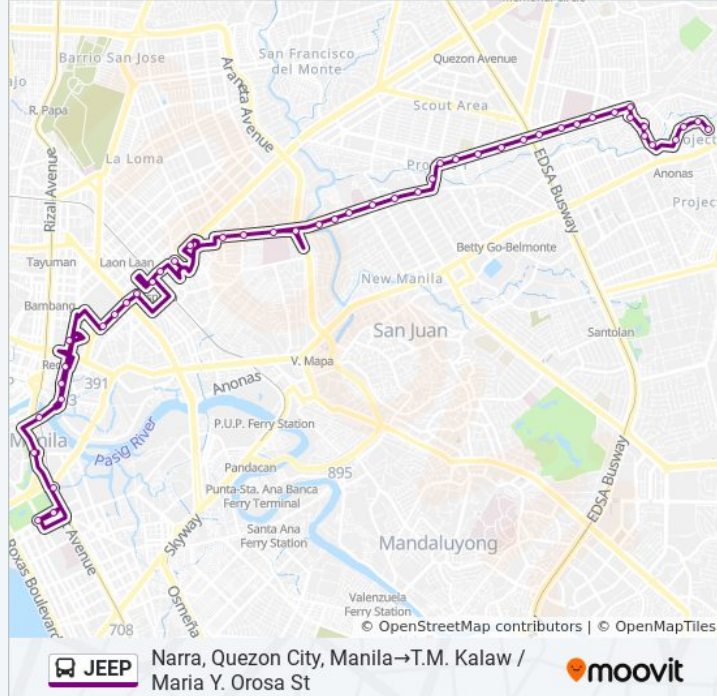

Judge Damien Jimenez / Kamuning Rd, Quezon City, Manila

Teodoro Gener / Kamuning Rd, Quezon City, Manila

Kamuning Rd / L. Siangio, Quezon City, Manila

Tomas Morato Ave, Quezon City, Manila

Christ the King Seminary, Eulogio Rodriguez Sr. Ave, Quezon City, Manila

Eulogio Rodriguez Sr. Ave / Sunnyside Dr Intersection, Quezon City, Manila

St. Joseph College, Eulogio Rodriguez Sr. Ave, Quezon City, Manila

Trinity College Of Quezon City, Eulogio Rodriguez Sr. Ave, Quezon City, Manila

Eulogio Rodriguez Sr. Ave / La Florilla Intersection, Quezon City, Manila

Delos Santos Medical Center, Eulogio Rodriguez Sr. Ave, Quezon City, Manila

Gregorio Araneta Ave / Eulogio Rodriguez Sr Ave Intersection, Quezon City, Manila

Quezon Institute, Eulogio Rodriguez Sr Ave, Quezon City, Manila

Lopez Jaena / Eulogio Rodriguez Sr Ave Intersection, Manila

D. Tuazon / Eulogio Rodriguez Sr Ave Intersection, Manila

Halcon / Espana Boulevard Intersection, Manila

Instruccion / Espana Boulevard Intersection, Manila

Espana Boulevard / Gen. E. Quintos Street Intersection, Manila

Espana Boulevard / Ruperto. S. Crsitobal Streett Intersection, Manila

Ramon Magsaysay High School, Espana Boulevard, Manila

España Blvd / Arsenio H. Lacson Ave Intersection, Manila

España Blvd / Osmeña Drive Intersection, Manila

P. Noval / España Blvd Intersection, Manila

España Blvd / Quezon Blvd Intersection, Manila