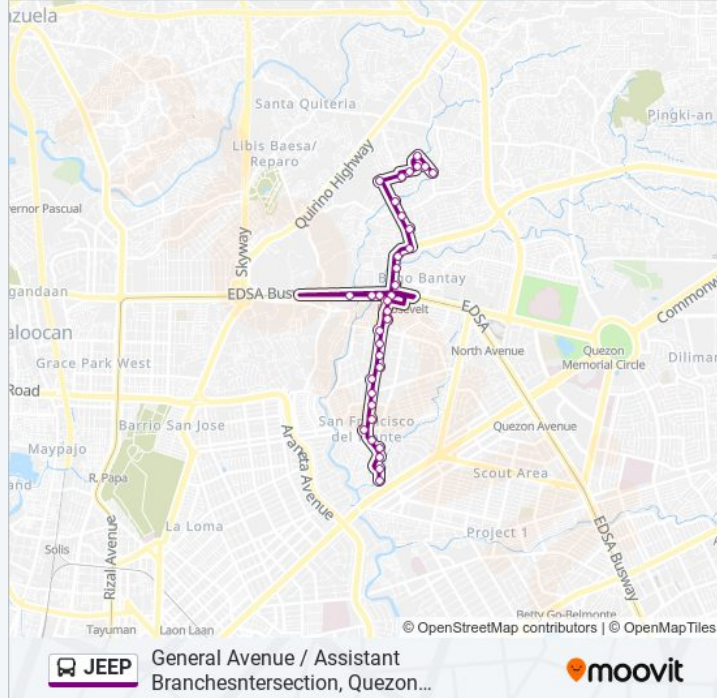

Stops: 38

Trip Duration: 39 min

Line Summary:

Epifanio De Los Santos Avenue, 1207

Epifanio De Los Santos Avenue, Quezon City

Epifanio De Los Santos Avenue, 1207

Epifanio De Los Santos Avenue, Quezon City

Epifanio De Los Santos Avenue, 1191

Jehovah's Witness Watchtower Branch Office, Roosevelt Avenue, Quezon City

Del Monte Avenue / Roosevelt Avenue Intersection, Quezon City

Roosevelt Avenue, Quezon City

Roosevelt Avenue, Quezon City

Roosevelt Avenue / Bautista Intersection, Quezon City

Roosevelt Avenue / De Vera Intersection, Quezon City

Philippine Maritime Institute, Roosevelt Avenue, Quezon City

Direction: Philippine Maritime Institute, Roosevelt Avenue, Quezon City → General Avenue / Assistant Branches Intersection, Quezon City

38 stops

[VIEW LINE SCHEDULE](#)

JEEP bus Time Schedule

Philippine Maritime Institute, Roosevelt Avenue, Quezon City → General Avenue / Assistant Branches Intersection, Quezon City Route Timetable:

Sunday