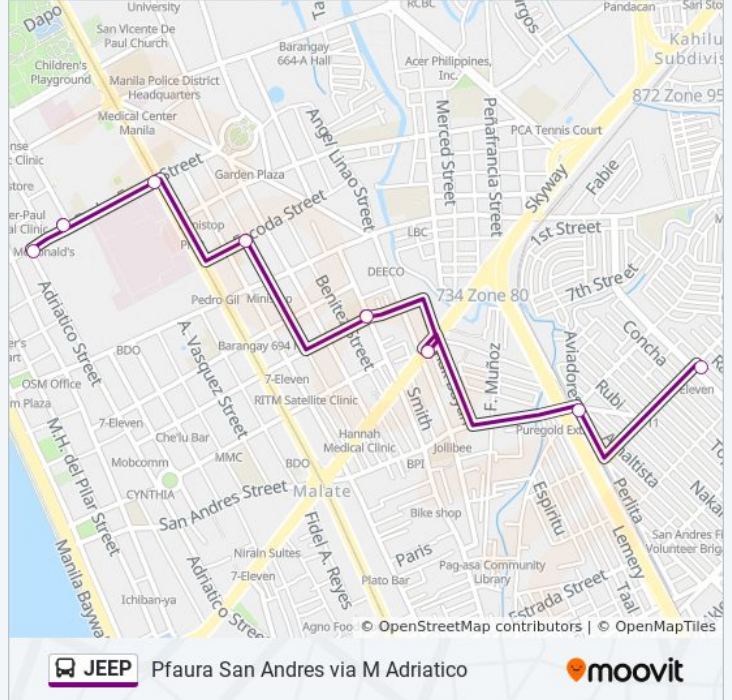

Pfaura San Andres via M Adriatico

[View In Website Mode](#)

The JEEP bus line (Pfaura San Andres via M Adriatico) has 2 routes. For regular weekdays, their operation hours are:
(1) Augusto Francisco, Manila→Padre Faura / M Adriatico Intersection, Manila: 12:00 AM - 11:00 PM
(2) Philippine General Hospital, Pedro Gil, Manila→Agusto Francisco, Manila: 12:00 AM - 11:00 PM

Use the Moovit App to find the closest JEEP bus station near you and find out when is the next JEEP bus arriving.

Direction: Augusto Francisco, Manila→Padre Faura / M Adriatico Intersection, Manila

8 stops

Taft Ave / Padre Faura Intersection, Manila

Robinson's Place Residences Ii, Padre Faura, Manila

Padre Faura / M Adriatico Intersection, Manila

JEEP bus Time Schedule

Agusto Francisco, Manila→Padre Faura / M Adriatico Intersection, Manila Route Timetable:

Direction: Augusto Francisco, Manila→Padre Faura / M Adriatico Intersection, Manila

Stops: 8

Trip Duration: 13 min

Line Summary:

Direction: Philipine General Hospital, Pedro Gil, Manila→Agusto Francisco, Manila