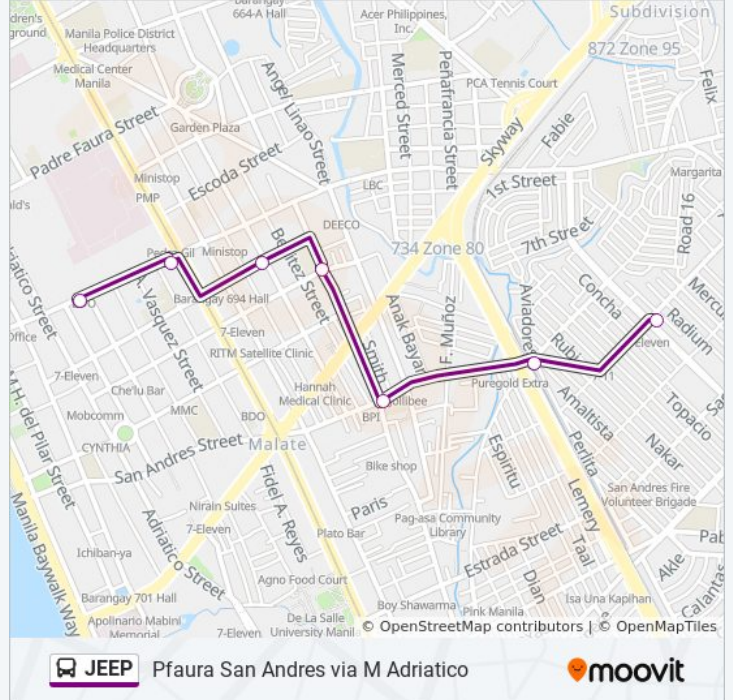

Use the Moovit App to find the closest JEEP bus station near you and find out when is the next JEEP bus arriving.

Direction: Augusto Francisco, Manila→Padre Faura / M Adriatico Intersection, Manila

8 stops

Taft Ave / Padre Faura Intersection, Manila

Robinson's Place Residences Ii, Padre Faura, Manila

Padre Faura / M Adriatico Intersection, Manila

JEEP bus Time Schedule

Agusto Francisco, Manila→Padre Faura / M Adriatico Intersection, Manila Route Timetable:

Direction: Augusto Francisco, Manila→Padre Faura / M Adriatico Intersection, Manila

Stops: 8

Trip Duration: 13 min

Line Summary:

Direction: Philipine General Hospital, Pedro Gil, Manila→Agusto Francisco, Manila

JEEP bus Info

Direction: Philipine General Hospital, Pedro Gil, Manila→Agusto Francisco, Manila

Stops: 7

Trip Duration: 12 min

Line Summary:

JEEP bus time schedules and route maps are available in an offline PDF at moovitapp.com. Use the [Moovit App](#) to see live bus times, train schedule or subway schedule, and step-by-step directions for all public transit in Manila.