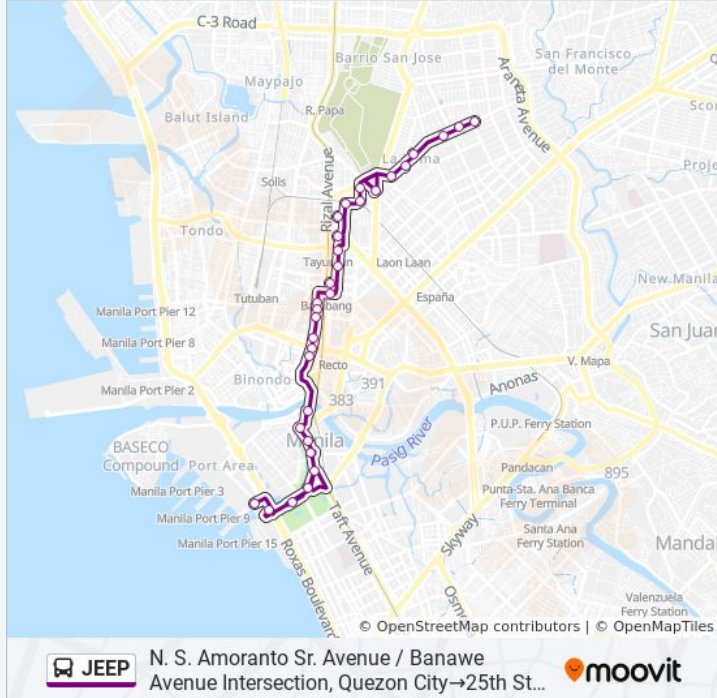

## N. S. Amoranto Sr. Avenue / Banawe Avenue Intersection, Quezon City→25th St / Antonio C. Delgado Intersection, Manila

[View In Website Mode](#)

The JEEP bus line N. S. Amoranto Sr. Avenue / Banawe Avenue Intersection, Quezon City→25th St / Antonio C. Delgado Intersection, Manila has one route. For regular weekdays, their operation hours are:

### JEEP bus Info

**Direction:** N. S. Amoranto Sr. Avenue / Banawe Avenue Intersection, Quezon City→25th St / Antonio C. Delgado Intersection, Manila

**Stops:** 31

**Trip Duration:** 37 min

**Line Summary:**

Claro M. Recto Ave / T. Mapua Intersection, Manila

T. Mapua / Soler Intersection, Manila

Mcarthur Bridge , Manila

Padre Burgos St, Manila

Taft Ave, Manila

Taft Ave, Manila

Padre Burgos / Taft Ave Intersection St, Manila

Padre Burgos St, Manila

Padre Burgos St, Manila

Padre Burgos St / Padre Burgos Street Intersection, Manila

25th St / Antonio C. Delgado Intersection, Manila

JEEP bus time schedules and route maps are available in an offline PDF at [moovitapp.com](https://moovitapp.com). Use the [Moovit App](#) to see live bus times, train schedule or subway schedule, and step-by-step directions for all public transit in Manila.