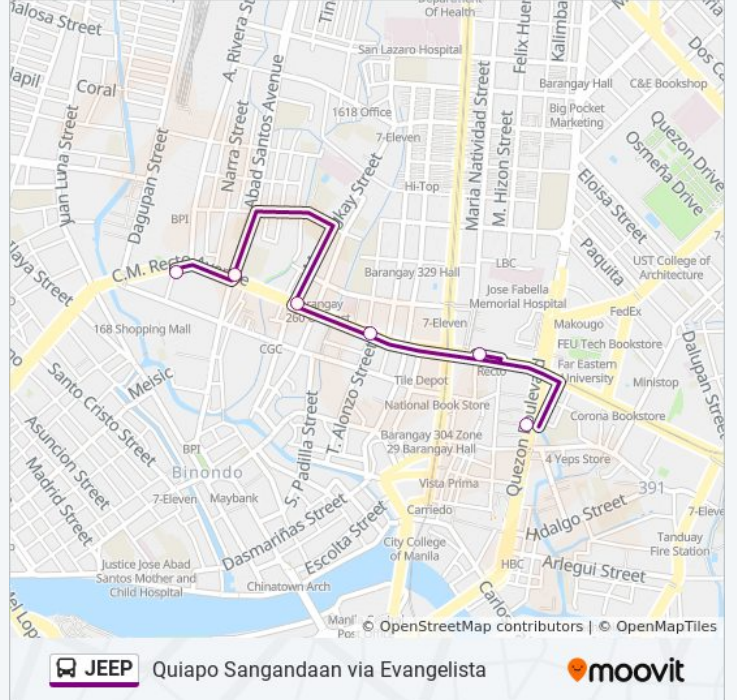

Use the Moovit App to find the closest JEEP bus station near you and find out when is the next JEEP bus arriving.

Direction: Evangelista Street, Manila City→Tutuban Cluster Mall, Cm Recto Avenue, Manila

Direction: Evangelista Street, Manila City→Tutuban Cluster Mall, Cm Recto Avenue, Manila

Stops: 7

Trip Duration: 8 min

Line Summary:

Direction: Tutuban Cluster Mall, Cm Recto Avenue, Manila→Quezon Blvd, Manila

Lrt Doroteo Jose-Recto Station Walkway / Rizal Avenue Intersection, Manila

Quezon Blvd, Manila

JEEP bus Time Schedule

Tutuban Cluster Mall, Cm Recto Avenue, Manila→Quezon Blvd, Manila Route Timetable:

Sunday	12:00 AM - 10:00 PM
Monday	12:00 AM - 11:00 PM
Tuesday	12:00 AM - 11:00 PM
Wednesday	12:00 AM - 11:00 PM
Thursday	12:00 AM - 11:00 PM
Friday	12:00 AM - 11:00 PM
Saturday	12:00 AM - 10:00 PM

JEEP bus Info

Direction: Tutuban Cluster Mall, Cm Recto Avenue, Manila→Quezon Blvd, Manila

Stops: 6

Trip Duration: 7 min

Line Summary:

JEEP bus time schedules and route maps are available in an offline PDF at moovitapp.com. Use the [Moovit App](#) to see live bus times, train schedule or subway schedule, and step-by-step directions for all public transit in Manila.