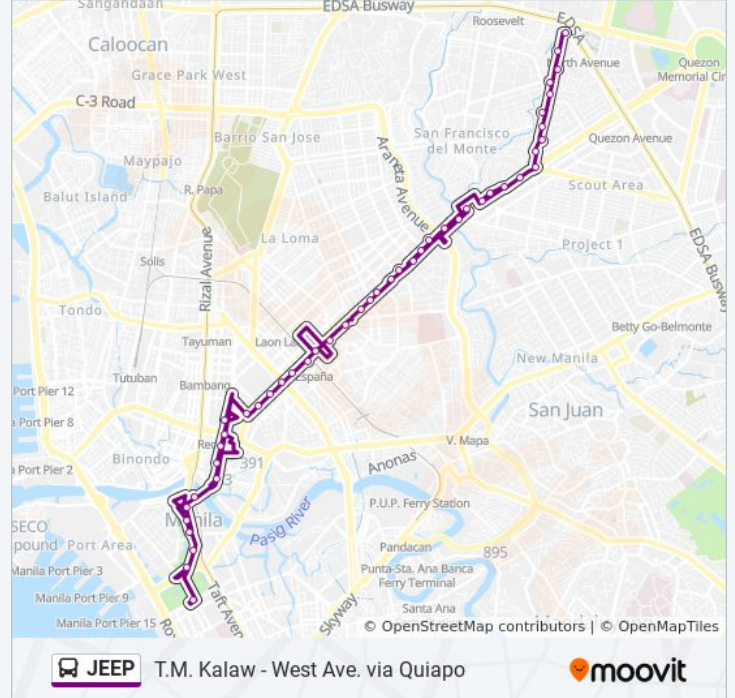

**JEEP bus Info**

**Direction:** T.M. Kalaw / Maria Y. Orosa St→West Avenue, Quezon City

**Stops:** 46

**Trip Duration:** 52 min

**Line Summary:**

Espana Boulevard / Gen. E. Quintos Street Intersection, Manila

West Avenue, Quezon City

West Avenue Shop, West Avenue / Mabuhay Intersection, Quezon City

West Avenue / Catanduanes Intersection Quezon City

West Avenue / Baler Intersection Quezon City

St Vincent School, West Avenue / Catanduanes Intersection Quezon City

West Avenue, Quezon City

West Avenue, Quezon City

**Direction: West Avenue, Quezon City→T.M. Kalaw / Maria Y. Orosa St**

47 stops

[VIEW LINE SCHEDULE](#)

West Avenue, Quezon City

West Avenue, Quezon City

St Vincent School, West Avenue / Catanduanes Intersection Quezon City

**Direction:** West Avenue, Quezon City→T.M. Kalaw / Maria Y. Orosa St

**Stops:** 47

**Trip Duration:** 54 min

**Line Summary:**

Quezon Avenue, Quezon City

Quezon Avenue / D Tuazon Intersection West Bound, Quezon City