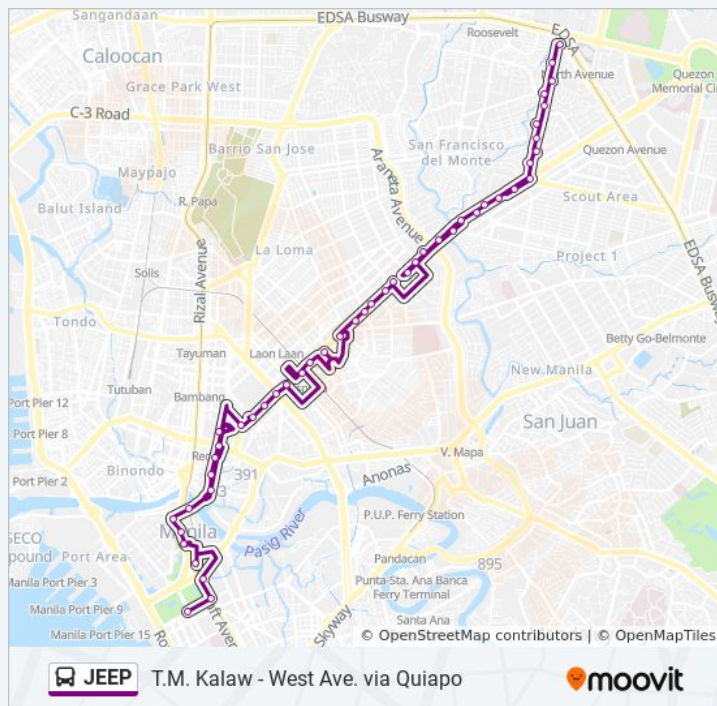

T.M. Kalaw - West Ave. via Quiapo

[View In Website Mode](#)

The JEEP bus line (T.M. Kalaw - West Ave. via Quiapo) has 2 routes. For regular weekdays, their operation hours are: (1) T.M. Kalaw / Maria Y. Orosa St→West Avenue, Quezon City: 12:00 AM - 11:00 PM(2) West Avenue, Quezon City→T.M. Kalaw / Maria Y. Orosa St: 12:00 AM - 11:00 PM

Use the Moovit App to find the closest JEEP bus station near you and find out when is the next JEEP bus arriving.

**Direction: T.M. Kalaw / Maria Y. Orosa St→West Avenue, Quezon City**

46 stops

[VIEW LINE SCHEDULE](#)

**JEEP bus Info**

**Direction:** T.M. Kalaw / Maria Y. Orosa St→West Avenue, Quezon City

**Stops:** 46

**Trip Duration:** 52 min

**Line Summary:**

Espana Boulevard / Gen. E. Quintos Street Intersection, Manila

**Direction:** West Avenue, Quezon City→T.M. Kalaw / Maria Y. Orosa St

**Stops:** 47

**Trip Duration:** 54 min

**Line Summary:**

Quezon Avenue, Quezon City

Quezon Avenue / D Tuazon Intersection West Bound, Quezon City