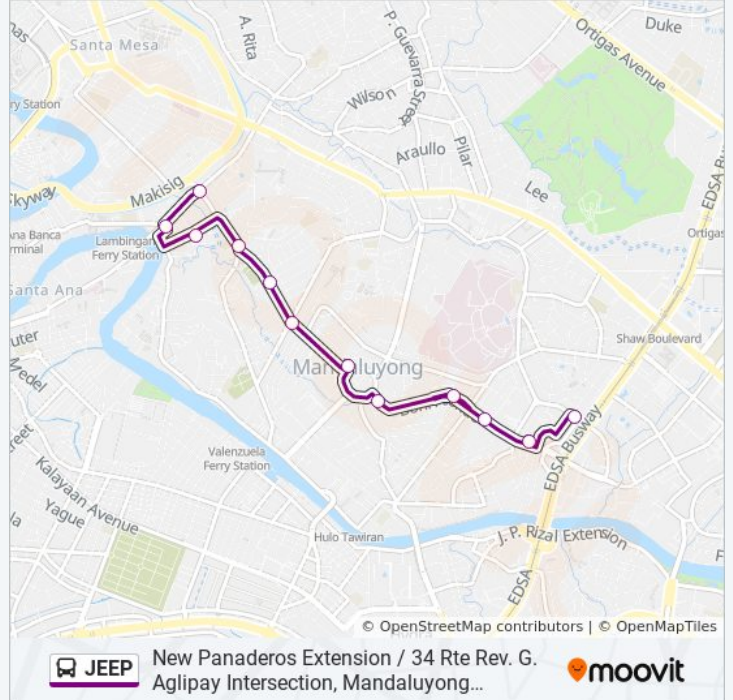

### JEEP bus Time Schedule

New Panaderos Extension / 34 Rte Rev. G. Aglipay Intersection, Mandaluyong City→Arayat, Mandaluyong City, Manila Route Timetable:

Sunday	12:00 AM - 10:00 PM
Monday	12:00 AM - 11:00 PM
Tuesday	12:00 AM - 11:00 PM
Wednesday	12:00 AM - 11:00 PM
Thursday	12:00 AM - 11:00 PM
Friday	12:00 AM - 11:00 PM
Saturday	12:00 AM - 10:00 PM

### JEEP bus Info

**Direction:** New Panaderos Extension / 34 Rte Rev. G. Aglipay Intersection, Mandaluyong City→Arayat, Mandaluyong City, Manila

**Stops:** 12

**Trip Duration:** 20 min

**Line Summary:**

JEEP bus time schedules and route maps are available in an offline PDF at [moovitapp.com](https://moovitapp.com). Use the [Moovit App](#) to see live bus times, train schedule or subway schedule, and step-by-step directions for all public transit in Manila.