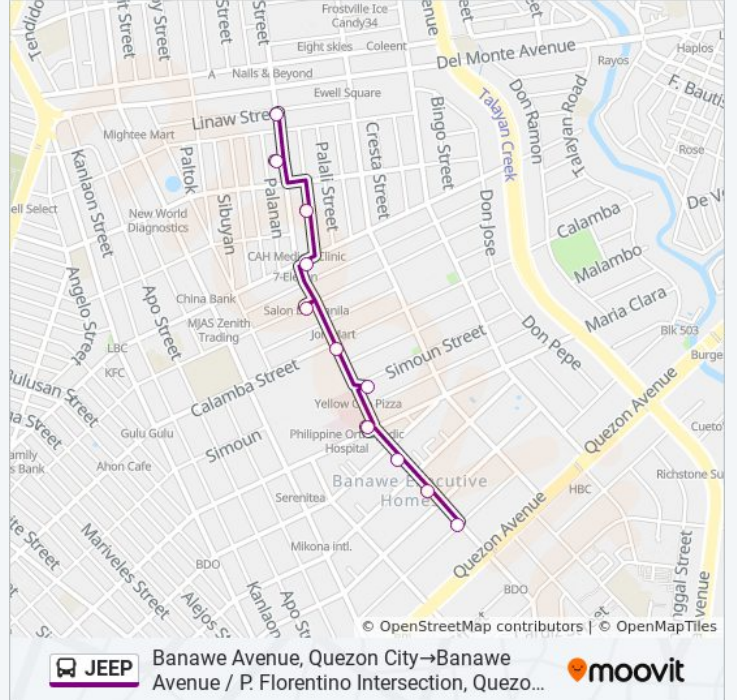

Use the Moovit App to find the closest JEEP bus station near you and find out when is the next JEEP bus arriving.

**Direction: Banawe Avenue / P. Florentino Intersection, Quezon City → Banawe Avenue, Quezon City**

### JEEP bus Info

**Direction:** Banawe Avenue / P. Florentino Intersection, Quezon City → Banawe Avenue, Quezon City

**Stops:** 11

**Trip Duration:** 8 min

**Line Summary:**

**Direction: Banawe Avenue, Quezon City→Banawe Avenue / P. Florentino Intersection, Quezon City**

**JEEP bus Time Schedule**

Banawe Avenue, Quezon City→Banawe Avenue / P. Florentino Intersection, Quezon City Route

Timetable:

Sunday	12:00 AM - 10:00 PM
Monday	12:00 AM - 11:00 PM
Tuesday	12:00 AM - 11:00 PM
Wednesday	12:00 AM - 11:00 PM
Thursday	12:00 AM - 11:00 PM
Friday	12:00 AM - 11:00 PM
Saturday	12:00 AM - 10:00 PM

**JEEP bus Info**

**Direction:** Banawe Avenue, Quezon City→Banawe Avenue / P. Florentino Intersection, Quezon City

**Stops:** 11

**Trip Duration:** 8 min

**Line Summary:**

JEEP bus time schedules and route maps are available in an offline PDF at [moovitapp.com](https://moovitapp.com). Use the [Moovit App](#) to see live bus times, train schedule or subway schedule, and step-by-step directions for all public transit in Manila.