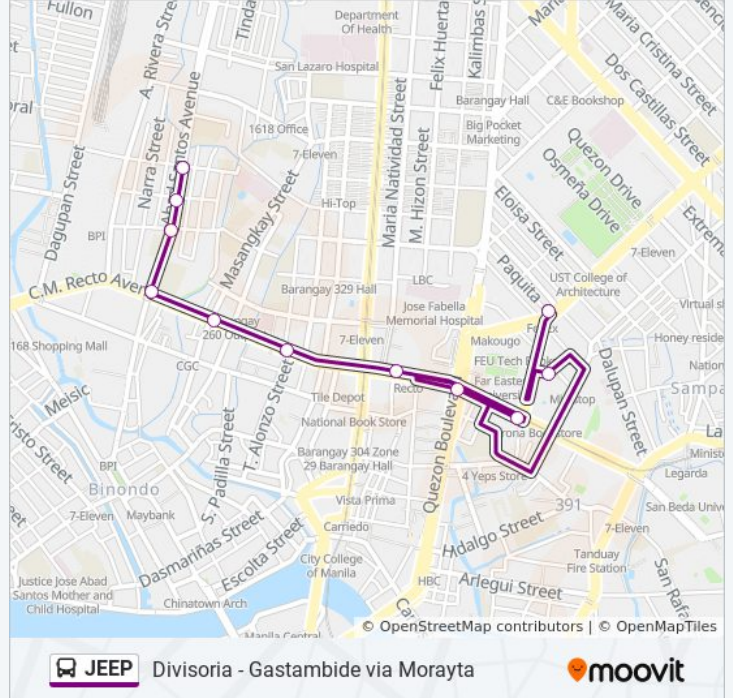

Use the Moovit App to find the closest JEEP bus station near you and find out when is the next JEEP bus arriving.

Direction: España Blvd / Nicanor Reyes St Intersection, Manila→Jose Abad Santos Ave. / Mayhaligue Intersection, Manila

11 stops

[VIEW LINE SCHEDULE](#)

España Blvd / Nicanor Reyes St Intersection, Manila

Nicanor Reyes Street, Manila

Claro M. Recto Ave / Nicanor Reyes Street Intersection, Manila

Claro M. Recto Ave / Quezon Blvd Intersection, Manila

JEEP bus Time Schedule

España Blvd / Nicanor Reyes St Intersection, Manila→Jose Abad Santos Ave. / Mayhaligue Intersection, Manila Route Timetable:

Sunday	12:00 AM - 10:00 PM
Monday	12:00 AM - 11:00 PM
Tuesday	12:00 AM - 11:00 PM
Wednesday	12:00 AM - 11:00 PM
Thursday	12:00 AM - 11:00 PM
Friday	12:00 AM - 11:00 PM
Saturday	12:00 AM - 10:00 PM

JEEP bus Info

Direction: España Blvd / Nicanor Reyes St Intersection, Manila→Jose Abad Santos Ave. / Mayhaligue Intersection, Manila

Stops: 11

Trip Duration: 12 min

Line Summary:

Direction: Jose Abad Santos Ave. / Mayhaligue Intersection, Manila→España Blvd / Nicanor Reyes St Intersection, Manila