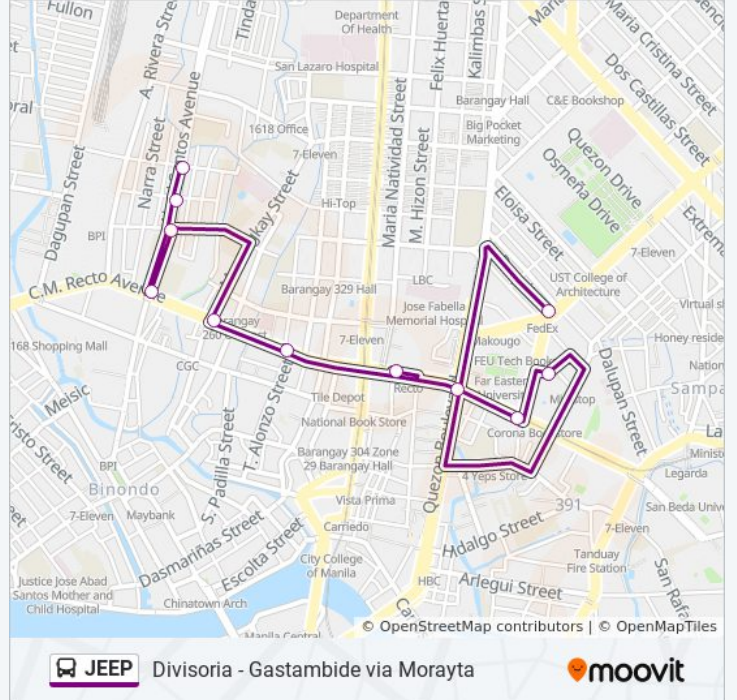

Divisoria - Gastambide via Morayta

View In Website Mode

The JEEP bus line (Divisoria - Gastambide via Morayta) has 2 routes. For regular weekdays, their operation hours are: (1) España Blvd / Nicanor Reyes St Intersection, Manila→Jose Abad Santos Ave. / Mayhaligue Intersection, Manila: 12:00 AM - 11:00 PM(2) Jose Abad Santos Ave. / Mayhaligue Intersection, Manila→España Blvd / Nicanor Reyes St Intersection, Manila: 12:00 AM - 11:00 PM

Claro M. Recto Ave / Quezon Blvd Intersection, Manila

Claro M. Recto Ave / Nicanor Reyes Street Intersection, Manila

Nicanor Reyes Street, Manila

España Blvd / Nicanor Reyes St Intersection, Manila

JEEP bus Time Schedule

Jose Abad Santos Ave. / Mayhaligue Intersection, Manila→España Blvd / Nicanor Reyes St Intersection, Manila Route Timetable:

Sunday	12:00 AM - 10:00 PM
Monday	12:00 AM - 11:00 PM
Tuesday	12:00 AM - 11:00 PM
Wednesday	12:00 AM - 11:00 PM
Thursday	12:00 AM - 11:00 PM
Friday	12:00 AM - 11:00 PM
Saturday	12:00 AM - 10:00 PM

JEEP bus Info

Direction: Jose Abad Santos Ave. / Mayhaligue Intersection, Manila→España Blvd / Nicanor Reyes St Intersection, Manila

Stops: 11

Trip Duration: 12 min

Line Summary:

JEEP bus time schedules and route maps are available in an offline PDF at moovitapp.com. Use the [Moovit App](#) to see live bus times, train schedule or subway schedule, and step-by-step directions for all public transit in Manila.