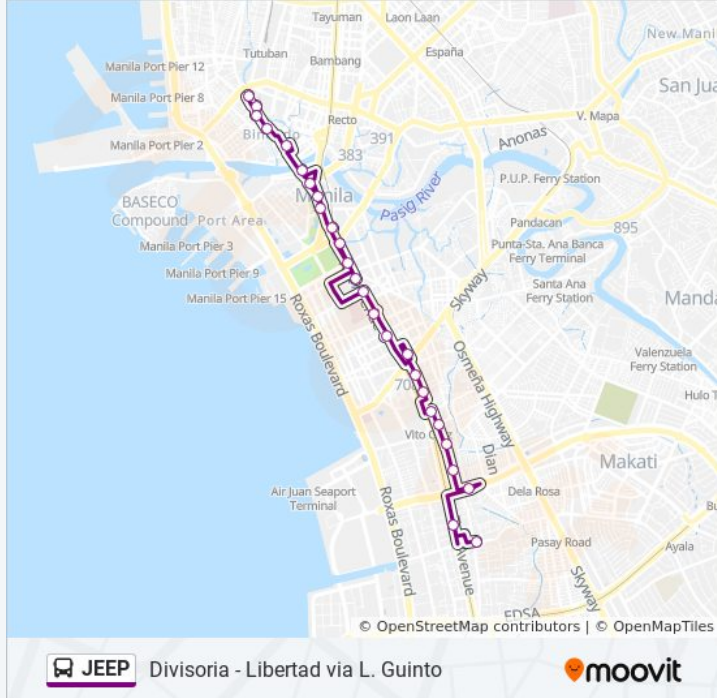

JEEP bus Info

Direction: Antonio Arnaiz Ave / P.Zamora Intersection, Manila→Juan Luna, Manila

Stops: 26

Trip Duration: 37 min

Line Summary:

Taft Ave, Manila

Padre Burgos St, Manila

Jones Bridge / Riverside Dr Intersection, Manila

Quintin Paredes, Manila

Juan Luna / Veronica Intersection, Manila

Juan Luna, Manila

Juan Luna / Sta. Elena Intersection, Manila

Juan Luna, Manila

Direction: Juan Luna, Manila→Antonio Arnaiz Ave / P.Zamora Intersection, Manila

26 stops

[VIEW LINE SCHEDULE](#)

Juan Luna, Manila

Soler St / Roman Intersection, Manila

Soler St / Reina Regente Intersection, Manila

Reina Regente / Dadivas Intersection, Manila

Quintin Paredes, Manila

Jones Bridge / Riverside Dr Intersection, Manila

Direction: Juan Luna, Manila→Antonio Arnaiz Ave / P.Zamora Intersection, Manila

Stops: 26

Trip Duration: 37 min

Line Summary:

Leon Guinto Sr / C.Aragon Intersection., Manila

Leon Guinto Sr., Manila

Leon Guinto Sr. / Estrada