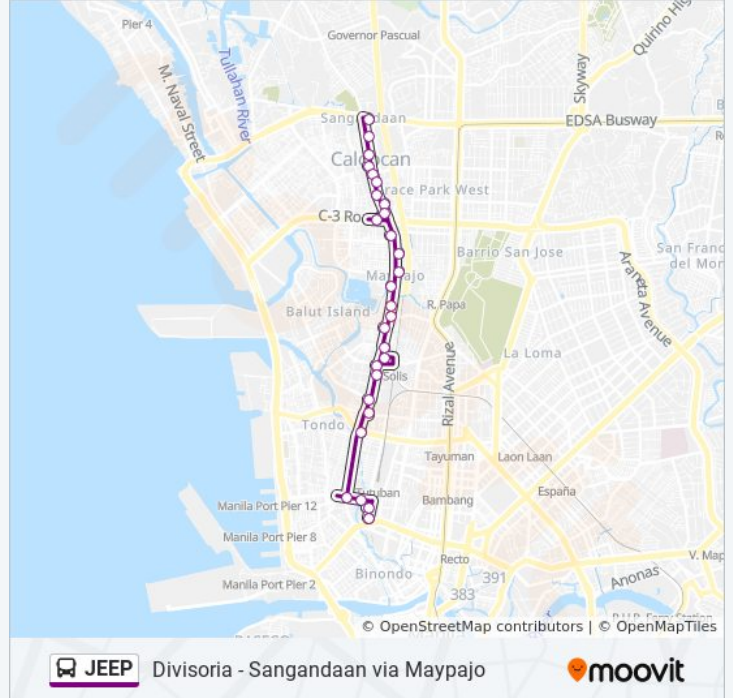

Caloocan City

Caloocan Dental Clinic, Circumference Road 3,
Caloocan City

A. Mabini Avenue / 4th Avenue West Intersection,
Caloocan City

A. Mabini Avenue, Caloocan City

Matrinez Memorial College, A. Mabini Avenue,
Juan Luna, Caloocan City

John Paolo, A. Mabini Avenue, Manila

The Lord Is My Shepard, A. Mabini Avenue, Manila

Juan Luma, / Hermosa, Manila

Angels Home Learning School, Juan Luma,
Manila

St Joseph School, Juan Luma / Pampanga,
Manila

Torres High School, Juan Luma, Manila

F. Benitez Elementary School, Juan Luma,
Caloocan City

Gagalangin Fire Station, Juan Luma, Manila

Manila Faith Assembly Of God, Juan Luma,
Manila

Juan Luma / Raxa Bago Intersection, Manila

Pritil Public Market, Juan Luma / Tayuman Road
Intersection, Manila

Ricafort, Manila

Ricafort, Manila

Dagupan, Manila

Dagupan, Manila

JEEP bus time schedules and route maps are available in an offline PDF at moovitapp.com. Use the [Moovit App](#) to see live bus times, train schedule or subway schedule, and step-by-step directions for all public transit in Manila.

[About Moovit](#) • [MaaS Solutions](#) • [Supported Countries](#) • [Mooviter Community](#)

© 2023 Moovit - All Rights Reserved

Check Live Arrival Times