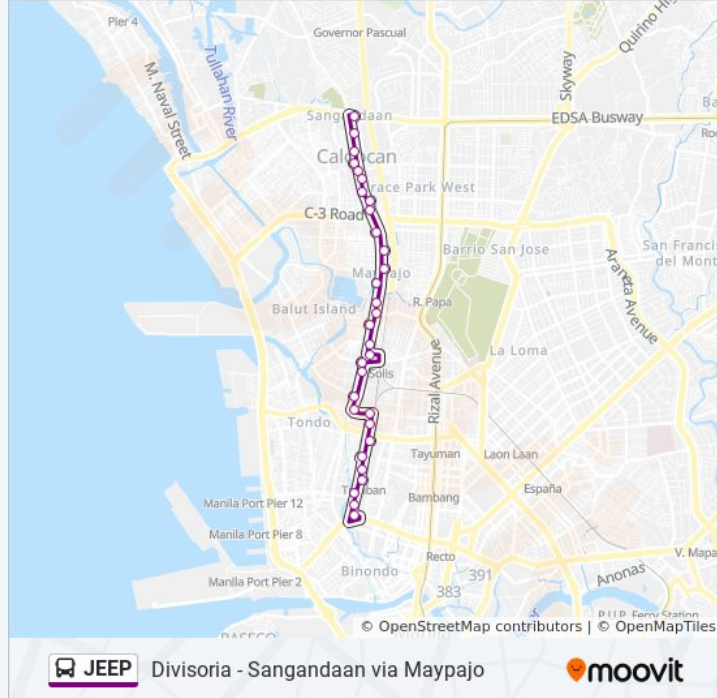

Use the Moovit App to find the closest JEEP bus station near you and find out when is the next JEEP bus arriving.

Direction: Dagupan, Manila→Jollibee, Samson Road, Caloocan City

31 stops

[VIEW LINE SCHEDULE](#)

JEEP bus Info

Direction: Dagupan, Manila→Jollibee, Samson Road, Caloocan City

Stops: 31

Trip Duration: 30 min

Line Summary:

John Paolo, A. Mabini Avenue, Manila

Matrinez Memorial College, A. Mabini Avenue,
Juan Luna, Caloocan City

A. Mabini Avenue / Geronimo Intersection,
Caloocan City

Jollibee, Samson Road, Caloocan City

**Direction: Jollibee, Samson Road, Caloocan
City→Dagupan, Manila**

28 stops

[VIEW LINE SCHEDULE](#)

Jollibee, Samson Road, Caloocan City

JEEP bus Info

Direction: Jollibee, Samson Road, Caloocan
City→Dagupan, Manila

Stops: 28

Trip Duration: 31 min

Line Summary:

Caloocan City

Caloocan Dental Clinic, Circumference Road 3,
Caloocan City

A. Mabini Avenue / 4th Avenue West Intersection,
Caloocan City