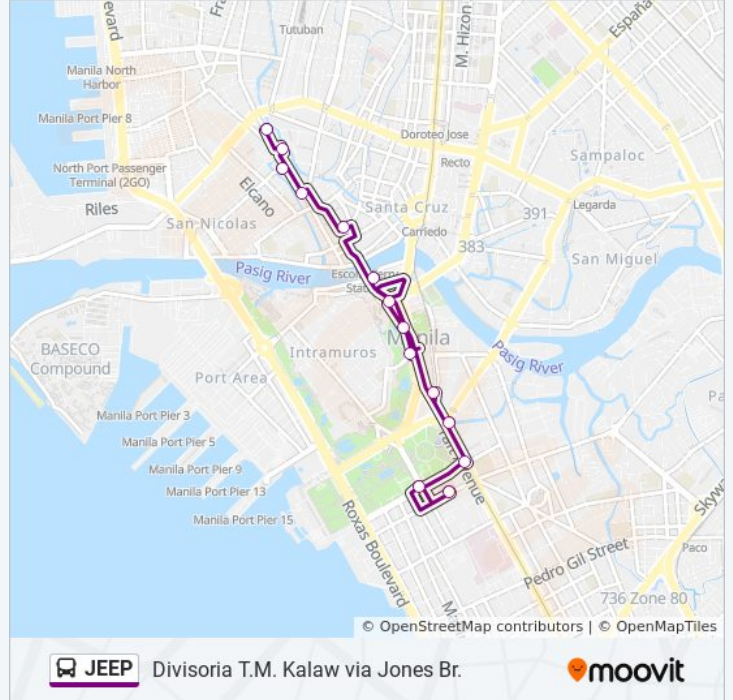

**JEEP bus Info**

**Direction:** Juan Luna, Manila→T.M. Kalaw / Maria Y. Orosa St

**Stops:** 14

**Trip Duration:** 16 min

**Line Summary:**

**Direction: T.M. Kalaw / Maria Y. Orosa St→Juan Luna, Manila**

14 stops

[VIEW LINE SCHEDULE](#)

- T.M. Kalaw / Maria Y. Orosa St
- United Nations Ave, Manila
- Taft Ave / T.M. Kalaw Intersection, Manila
- Ayala Blvd / Taft Avenue Intersection, Manila
- Taft Ave, Manila
- Taft Ave, Manila
- Taft Ave, Manila
- Padre Burgos St, Manila
- Jones Bridge / Riverside Dr Intersection, Manila
- Quintin Paredes, Manila
- Juan Luna / Veronica Intersection, Manila
- Juan Luna, Manila
- Juan Luna / Sta. Elena Intersection, Manila
- Juan Luna, Manila

**JEEP bus Time Schedule**

T.M. Kalaw / Maria Y. Orosa St→Juan Luna, Manila  
Route Timetable:

Sunday	12:00 AM - 10:00 PM
Monday	12:00 AM - 11:00 PM
Tuesday	12:00 AM - 11:00 PM
Wednesday	12:00 AM - 11:00 PM
Thursday	12:00 AM - 11:00 PM
Friday	12:00 AM - 11:00 PM
Saturday	12:00 AM - 10:00 PM

**JEEP bus Info**

**Direction:** T.M. Kalaw / Maria Y. Orosa St→Juan Luna, Manila

**Stops:** 14

**Trip Duration:** 16 min

**Line Summary:**

JEEP bus time schedules and route maps are available in an offline PDF at [moovitapp.com](https://moovitapp.com). Use the [Moovit App](#) to see live bus times, train schedule or subway schedule, and step-by-step directions for all public transit in Manila.