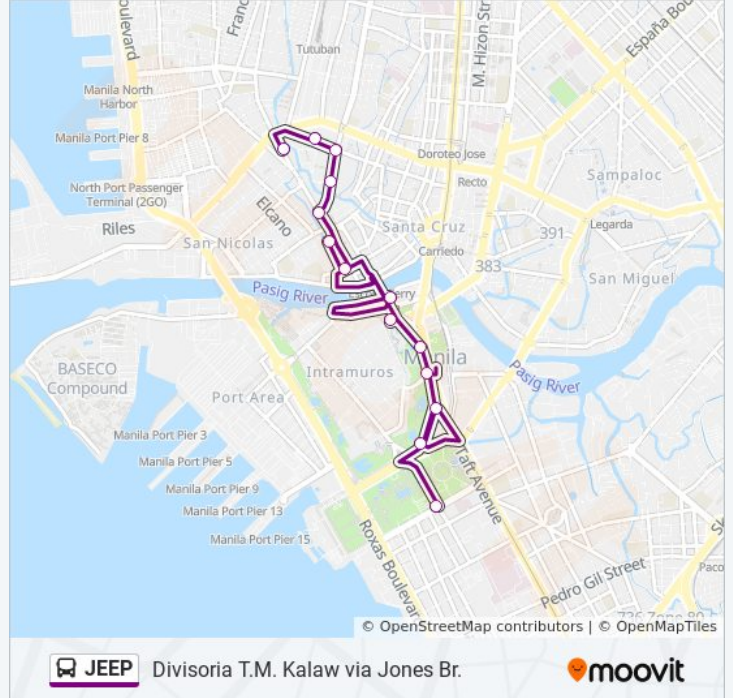

Dasmariñas / Juan Luna Intersection, Manila

Jones Bridge / Riverside Dr Intersection, Manila

Padre Burgos St / Anda Intersection, Manila

Taft Ave, Manila

Taft Ave, Manila

Padre Burgos / Taft Ave Intersection St, Manila

Padre Burgos St, Manila

T.M. Kalaw / Maria Y. Orosa St

**JEEP bus Time Schedule**

Juan Luna, Manila→T.M. Kalaw / Maria Y. Orosa St  
Route Timetable:

Sunday	12:00 AM - 10:00 PM
Monday	12:00 AM - 11:00 PM
Tuesday	12:00 AM - 11:00 PM
Wednesday	12:00 AM - 11:00 PM
Thursday	12:00 AM - 11:00 PM
Friday	12:00 AM - 11:00 PM
Saturday	12:00 AM - 10:00 PM

**JEEP bus Info**

**Direction:** Juan Luna, Manila→T.M. Kalaw / Maria Y. Orosa St

**Stops:** 14

**Trip Duration:** 16 min

**Line Summary:**

**Direction: T.M. Kalaw / Maria Y. Orosa St→Juan Luna, Manila**

14 stops

**JEEP bus Info**

**Direction:** T.M. Kalaw / Maria Y. Orosa St→Juan Luna, Manila

**Stops:** 14

**Trip Duration:** 16 min

**Line Summary:**

JEEP bus time schedules and route maps are available in an offline PDF at [moovitapp.com](https://moovitapp.com). Use the [Moovit App](#) to see live bus times, train schedule or subway schedule, and step-by-step directions for all public transit in Manila.