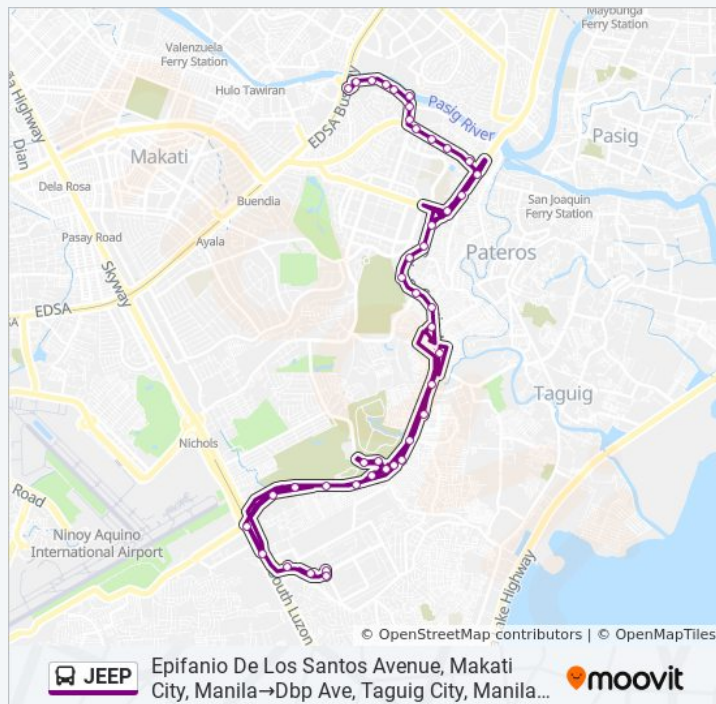

Dbp Ave, Taguig City, Manila, Manila→Epifanio De Los Santos Avenue, Makati City, Manila

[View In Website Mode](#)

The JEEP bus line (Dbp Ave, Taguig City, Manila, Manila→Epifanio De Los Santos Avenue, Makati City, Manila) has 2 routes. For regular weekdays, their operation hours are:

Use the Moovit App to find the closest JEEP bus station near you and find out when is the next JEEP bus arriving.

Direction: Dbp Ave, Taguig City, Manila, Manila→Epifanio De Los Santos Avenue, Makati City, Manila

Epifanio De Los Santos Avenue, Makati City, Manila

Direction: Epifanio De Los Santos Avenue, Makati City, Manila → Dbp Ave, Taguig City, Manila, Manila

43 stops

[VIEW LINE SCHEDULE](#)

Epifanio De Los Santos Avenue, Makati City, Manila

Direction: Epifanio De Los Santos Avenue, Makati City, Manila→Dbp Ave, Taguig City, Manila, Manila

Stops: 43

Trip Duration: 58 min

Line Summary:

Taguig City, Manila

Heritage Memorial Park, Carlos P. Garcia Ave,
Taguig City, Manila