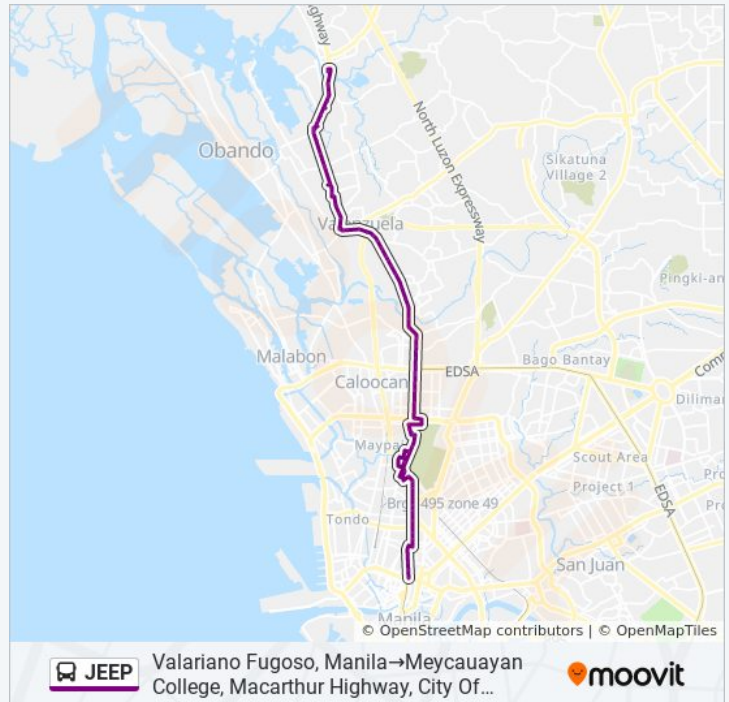

Bonifacio Market, Macarthur Highway, Caloocan City

Floresco North Mortuary, Macarthur Highway,

**JEEP bus Info**

**Direction:** Valariano Fugoso, Manila→Meycauayan College, Macarthur Highway, City Of Meycauayan

**Stops:** 82

**Trip Duration:** 80 min

**Line Summary:**

Caloocan City

Macarthur Highway / Lazones Intersection,  
Malabon City

Potrero Heights Elementary School, Macarthur  
Highway, Malabon City

Malabon City / Victoneta Avenue Intersection,  
Malabon City