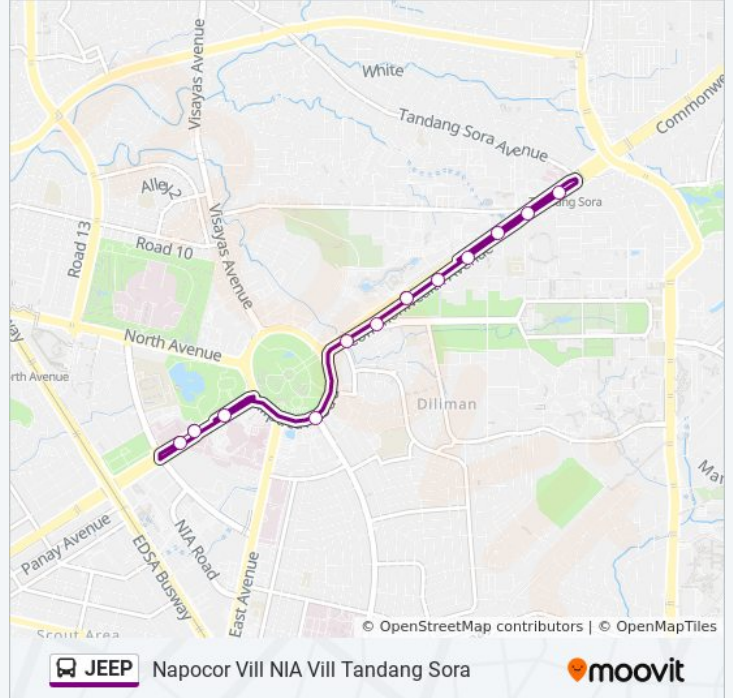

Use the Moovit App to find the closest JEEP bus station near you and find out when is the next JEEP bus arriving.

Direction: Childrens Medical Center, Quezon Avenue, Quezon City→St Peter Chapels, Commonwealth Avenue, Quezon City

12 stops

[VIEW LINE SCHEDULE](#)

- Childrens Medical Center, Quezon Avenue, Quezon City
- Quezon Avenue, Quezon City
- Quezon Avenue (North Triangle), Quezon City
- Kalayaan Ave / Elliptical Rd Intersection, Quezon City, Manila
- Philippine Coconut Authority, Commonwealth Avenue, Quezon City
- Commonwealth Avenue / University Avenue Intersection, Quezon City
- University Of the Phillippines - Ayala Land Technohub, Commonwealth Avenue, Quezon City
- University Of the Phillippines - Ayala Land Technohub, Commonwealth Avenue, Quezon City
- Commonwealth Avenue, Quezon City
- Social Science Institute, Commonwealth Avenue, Quezon City
- Commonwealth Avenue / Central Avenue Intersection, Quezon City
- St Peter Chapels, Commonwealth Avenue, Quezon City

JEEP bus Time Schedule

Childrens Medical Center, Quezon Avenue, Quezon City→St Peter Chapels, Commonwealth Avenue, Quezon City Route Timetable:

Sunday	12:00 AM - 10:00 PM
Monday	12:00 AM - 11:00 PM
Tuesday	12:00 AM - 11:00 PM
Wednesday	12:00 AM - 11:00 PM
Thursday	12:00 AM - 11:00 PM
Friday	12:00 AM - 11:00 PM
Saturday	12:00 AM - 10:00 PM

JEEP bus Info

Direction: Childrens Medical Center, Quezon Avenue, Quezon City→St Peter Chapels, Commonwealth Avenue, Quezon City

Stops: 12

Trip Duration: 17 min

Line Summary:

Direction: St Peter Chapels, Commonwealth Avenue, Quezon City→Childrens Medical Center, Quezon Avenue, Quezon City