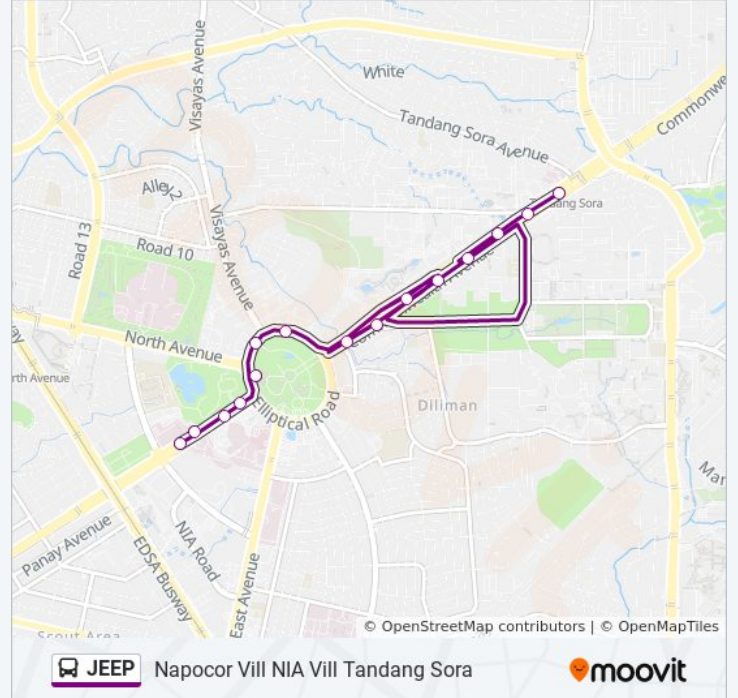

Use the Moovit App to find the closest JEEP bus station near you and find out when is the next JEEP bus arriving.

Direction: Childrens Medical Center, Quezon Avenue, Quezon City→St Peter Chapels, Commonwealth Avenue, Quezon City

JEEP bus Info

Direction: Childrens Medical Center, Quezon Avenue, Quezon City→St Peter Chapels, Commonwealth Avenue, Quezon City

Stops: 12

Trip Duration: 17 min

Line Summary:

Direction: St Peter Chapels, Commonwealth Avenue, Quezon City→Childrens Medical Center, Quezon Avenue, Quezon City

Direction: St Peter Chapels, Commonwealth Avenue, Quezon City→Childrens Medical Center, Quezon Avenue, Quezon City

Stops: 15

Trip Duration: 18 min

Line Summary:

Quezon Avenue (North Triangle), Quezon City

Quezon Avenue, Quezon City

Childrens Medical Center, Quezon Avenue, Quezon City

JEEP bus time schedules and route maps are available in an offline PDF at moovitapp.com. Use the [Moovit App](#) to see live bus times, train schedule or subway schedule, and step-by-step directions for all public transit in Manila.