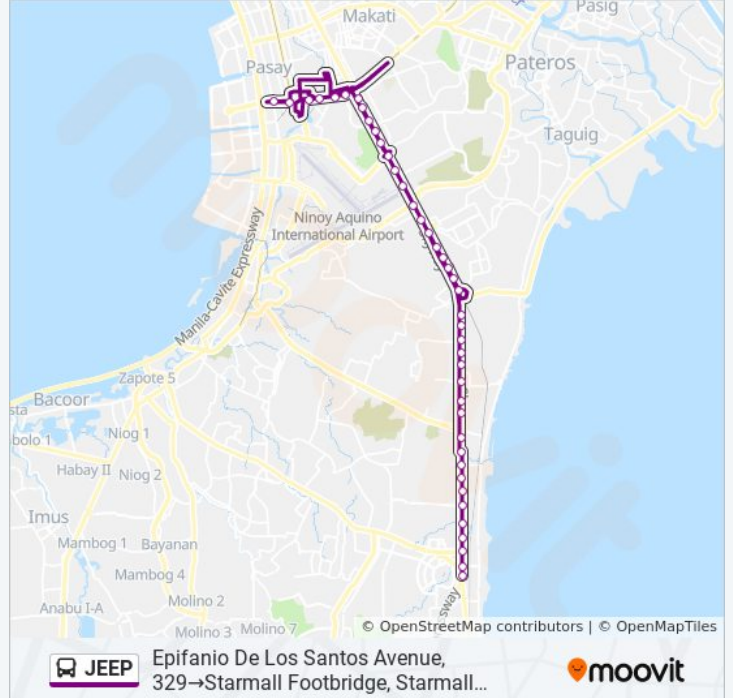

Use the Moovit App to find the closest JEEP bus station near you and find out when is the next JEEP bus arriving.

Direction: Epifanio De Los Santos Avenue, 329→Starmall Footbridge, Starmall Starmall Service Rd, Muntinlupa City, Manila

South Luzon Expressway / Concepcion St,
Muntinlupa City, Manila

South Luzon Expressway / E Service Rd
Intersection, Muntinlupa City, Manila

South Luzon Expressway, Muntinlupa City, Manila

South Luzon Expressway / Don Jesus Blvd
Intersection, Muntinlupa City, Manila

South Luzon Expressway, Muntinlupa City, Manila

South Luzon Expressway, Muntinlupa City, Manila

Alabang-South Station Ramp, Muntinlupa City,
Manila

South Luzon Expressway / Montillano St
Intersection, Muntinlupa City, Manila

Starmall Footbridge, Starmall Starmall Service Rd,
Muntinlupa City, Manila

Direction: Starmall Footbridge, Starmall Starmall Service Rd, Muntinlupa City, Manila→Epifanio De Los Santos Avenue, 329

42 stops