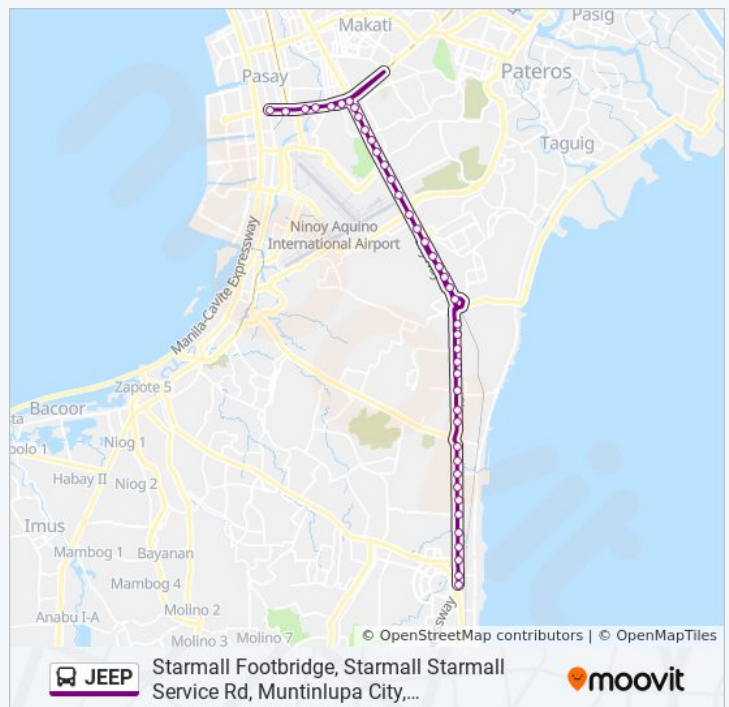

South Luzon Expressway, Muntinlupa City, Manila

South Luzon Expressway / Don Jesus Blvd Intersection, Muntinlupa City, Manila

South Luzon Expressway, Muntinlupa City, Manila

South Luzon Expressway / E Service Rd Intersection, Muntinlupa City, Manila

South Luzon Expressway / Concepcion St, Muntinlupa City, Manila

South Luzon Expressway / E Service Rd Intersection, Muntinlupa City, Manila

South Luzon Expressway, Muntinlupa City, Manila

South Luzon Expressway, Muntinlupa City, Manila

South Luzon Expressway, Muntinlupa City, Manila

South Luzon Expressway, Taguig City, Manila

South Luzon Expressway, Taguig City, Manila

South Luzon Expressway, Taguig City, Manila

South Luzon Expressway, Taguig City, Manila

South Luzon Expressway, Taguig City, Manila

South Luzon Expressway, Parañaque City, Manila

South Luzon Expressway, Taguig City, Manila

South Luzon Expressway, Taguig City, Manila

E Service Rd, Parañaque City, Manila

E Service Rd, Parañaque City, Manila

E Service Rd, Parañaque City, Manila

E Service Rd, Parañaque City, Manila

South Luzon Expressway, Taguig City, Manila

South Luzon Expressway, Taguig City, Manila

South Luzon Expressway, Taguig City, Manila

South Luzon Expressway, Taguig City, Manila

JEEP bus Info

Direction: Starmall Footbridge, Starmall Starmall Service Rd, Muntinlupa City, Manila→Epifanio De Los Santos Avenue, 329

Stops: 42

Trip Duration: 84 min

Line Summary: