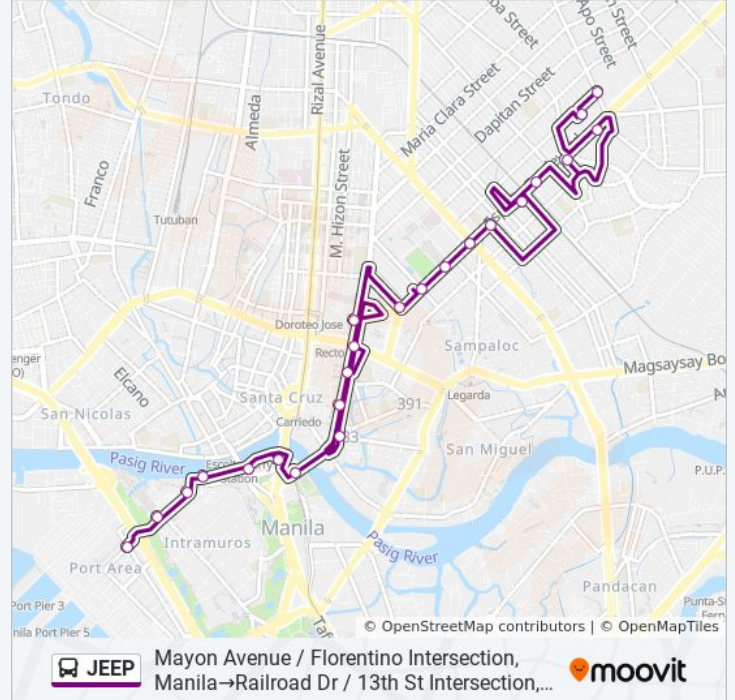

**Direction: Mayon Avenue / Florentino Intersection, Manila→Railroad Dr / 13th St Intersection, Manila**

23 stops

[VIEW LINE SCHEDULE](#)

- Mayon Avenue / Florentino Intersection, Manila
- Halcon / Florentino Intersection, Manila
- Halcon / Espana Boulevard Intersection, Manila
- Instruccion / Espana Boulevard Intersection, Manila
- Espana Boulevard / Gen. E. Quintos Street Intersection, Manila
- Espana Boulevard / Ruperto. S. Crsitobal Streett Intersection, Manila
- Ramon Magsaysay High School, Espana Boulevard, Manila
- Espana Blvd / Arsenio H. Lacson Ave Intersection, Manila
- Espana Blvd / Osmeña Drive Intersection, Manila
- P. Noval / Espana Blvd Intersection, Manila
- Espana Blvd / Nicanor Reyes St Intersection, Manila
- Espana Blvd / Quezon Blvd Intersection, Manila
- Claro M. Recto Ave / Quezon Blvd Intersection, Manila
- Quezon Blvd, Manila
- Quezon Blvd, Manila

**JEEP bus Info**

**Direction:** Mayon Avenue / Florentino Intersection, Manila→Railroad Dr / 13th St Intersection, Manila

**Stops:** 23

**Trip Duration:** 26 min

**Line Summary:**

Quezon Blvd, Manila

Quezon Bridge, Manila

Mcarthur Bridge , Manila

Jones Bridge / Riverside Dr Intersection, Manila

Riverside Dr, Manila

Andres Soriano Jr Ave / Muralla Intersection, Manila

Andres Soriano Jr Ave / General Luna, Manila

Railroad Dr / 13th St Intersection, Manila

**Direction: Railroad Dr / 13th St Intersection, Manila→Mayon Avenue / Florentino Intersection, Manila**

28 stops

[VIEW LINE SCHEDULE](#)

Railroad Dr / 13th St Intersection, Manila

Antonio C. Delgado / 13th St Intersection, Manila