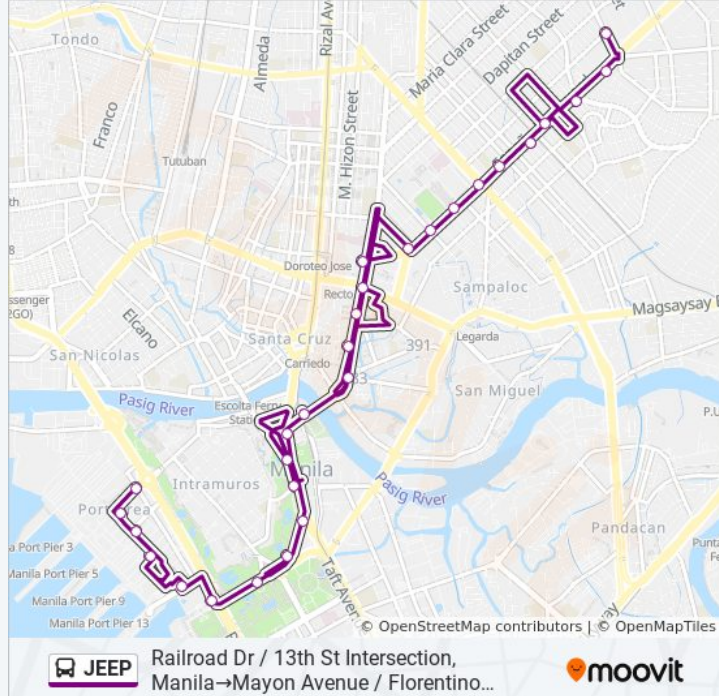

**Direction: Mayon Avenue / Florentino Intersection, Manila→Railroad Dr / 13th St Intersection, Manila**

23 stops

[VIEW LINE SCHEDULE](#)

- Mayon Avenue / Florentino Intersection, Manila
- Halcon / Florentino Intersection, Manila
- Halcon / Espana Boulevard Intersection, Manila
- Instruccion / Espana Boulevard Intersection, Manila
- Espana Boulevard / Gen. E. Quintos Street Intersection, Manila
- Espana Boulevard / Ruperto. S. Crsitobal Streett Intersection, Manila
- Ramon Magsaysay High School, Espana Boulevard, Manila
- Espana Blvd / Arsenio H. Lacson Ave Intersection, Manila
- Espana Blvd / Osmeña Drive Intersection, Manila
- P. Noval / Espana Blvd Intersection, Manila
- Espana Blvd / Nicanor Reyes St Intersection, Manila
- Espana Blvd / Quezon Blvd Intersection, Manila
- Claro M. Recto Ave / Quezon Blvd Intersection, Manila
- Quezon Blvd, Manila
- Quezon Blvd, Manila

**JEEP bus Info**

**Direction:** Mayon Avenue / Florentino Intersection, Manila→Railroad Dr / 13th St Intersection, Manila

**Stops:** 23

**Trip Duration:** 26 min

**Line Summary:**

Quezon Blvd, Manila

Quezon Bridge, Manila

**JEEP bus Info**

**Direction:** Railroad Dr / 13th St Intersection, Manila→Mayon Avenue / Florentino Intersection, Manila

**Stops:** 28

**Trip Duration:** 33 min

**Line Summary:**

Manila

España Blvd / Quezon Blvd Intersection, Manila

Halcon / Espana Boulevard Intersection, Manila

Mayon Avenue / Florentino Intersection, Manila

JEEP bus time schedules and route maps are available in an offline PDF at [moovitapp.com](https://moovitapp.com). Use the [Moovit App](#) to see live bus times, train schedule or subway schedule, and step-by-step directions for all public transit in Manila.