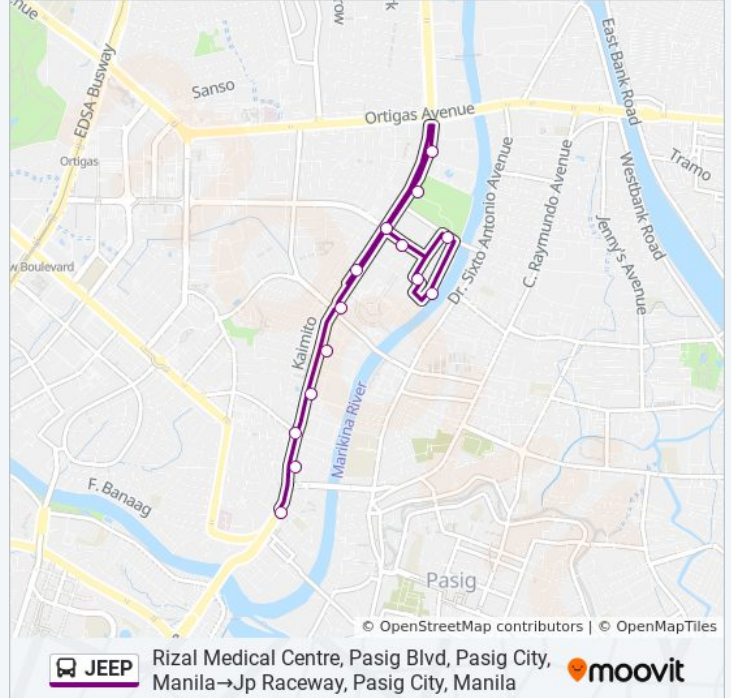

Jp Raceway, Pasig City, Manila

JEEP bus time schedules and route maps are available in an offline PDF at moovitapp.com. Use the [Moovit App](#) to see live bus times, train schedule or subway schedule, and step-by-step directions for all public transit in Manila.

[About Moovit](#) • [MaaS Solutions](#) • [Supported Countries](#) • [Mooviter Community](#)

© 2023 Moovit - All Rights Reserved

Check Live Arrival Times