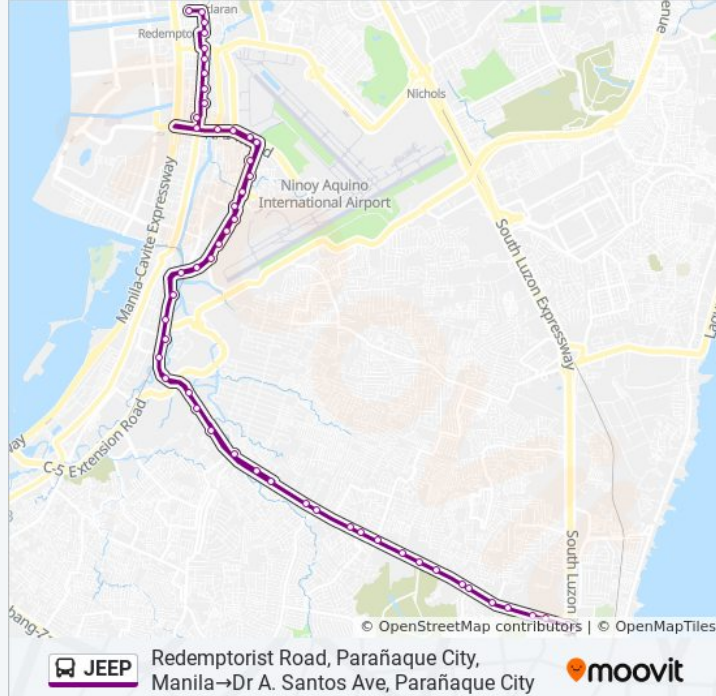

Naia Rd, Parañaque City, Manila

Naia Rd / Imelda Ave Intersection, Parañaque City, Manila

Imelda Ave / Macopa Intersection, Lungsod Ng Pasay, Manila

Ninoy Aquino Ave, Lungsod Ng Pasay, Manila

Ninoy Aquino Ave / Verbena Street Intersection, Lungsod Ng Pasay, Manila

Ninoy Aquino Ave, Parañaque City, Manila

Ninoy Aquino Ave, Parañaque City, Manila

Ninoy Aquino Ave, Parañaque City, Manila

Ninoy Aquino Ave / 14th St, Parañaque City, Manila

Ninoy Aquino Ave / Multinational Ave Intersection, Parañaque City, Manila

Ninoy Aquino Ave, Parañaque City, Manila

Imelda Bridge, Parañaque City, Manila

Ninoy Aquino Ave, Parañaque City, Manila

Ninoy Aquino Ave, Parañaque City, Manila

Ninoy Aquino Ave, Parañaque City, Manila

Dr A. Santos Ave / A.Bonifacio, Parañaque City, Manila

Dr Arcadio Santos Ave, Parañaque City, Manila

Virra Mall Sucat, Dr Arcadio Santos Ave, Parañaque City, Manila

Shakeys, Dr Arcadio Santos Ave, Parañaque City, Manila

Institute Of Computer Technology, Dr Arcadio Santos Ave, Parañaque City, Manila

Dr A. Santos Ave / Schilling Ln Intersection, Dr Arcadio Santos Ave, Parañaque City, Manila

Dr A. Santos Ave, Parañaque City, Manila

Dr Arcadio Santos Ave / Del Cruz Comp. Intersection, Parañaque City, Manila

Sm Hypermarket, Dr A. Santos Ave, Parañaque City

Dr A. Santos Ave / N Lopez Ave Intersection, Parañaque City

Puregold Sucat, Dr A. Santos Ave, Parañaque City