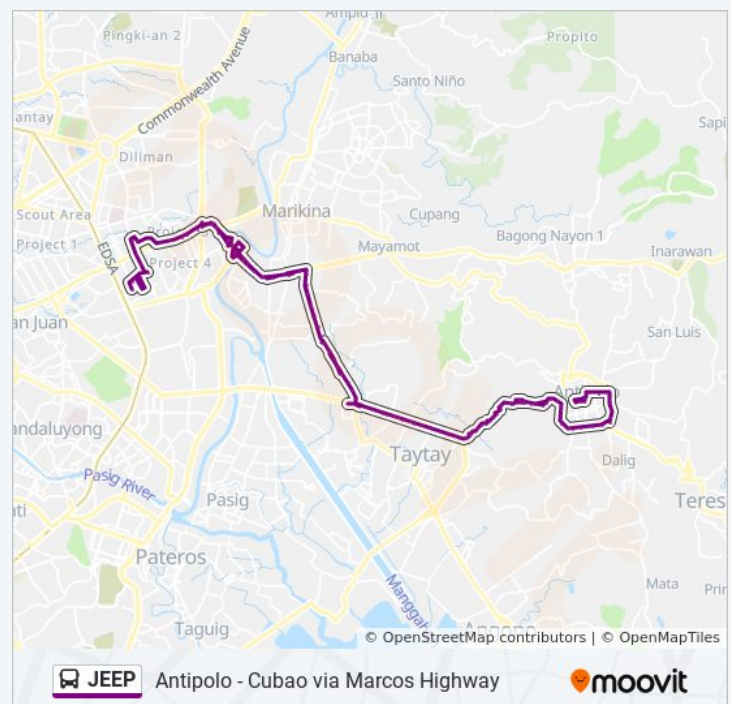

Martinez St / R. De Jesus Intersection, Antipolo  
City, Manila

**Direction: Martinez St / R. De Jesus Intersection, Antipolo City, Manila→8th Ave, Quezon City, Manila**

107 stops

[VIEW LINE SCHEDULE](#)

**JEEP bus Info**

**Direction:** Martinez St / R. De Jesus Intersection, Antipolo City, Manila→8th Ave, Quezon City, Manila

**Stops:** 107

**Trip Duration:** 124 min

**Line Summary:**

Memorial Cir Intersection, Antipolo City, Manila