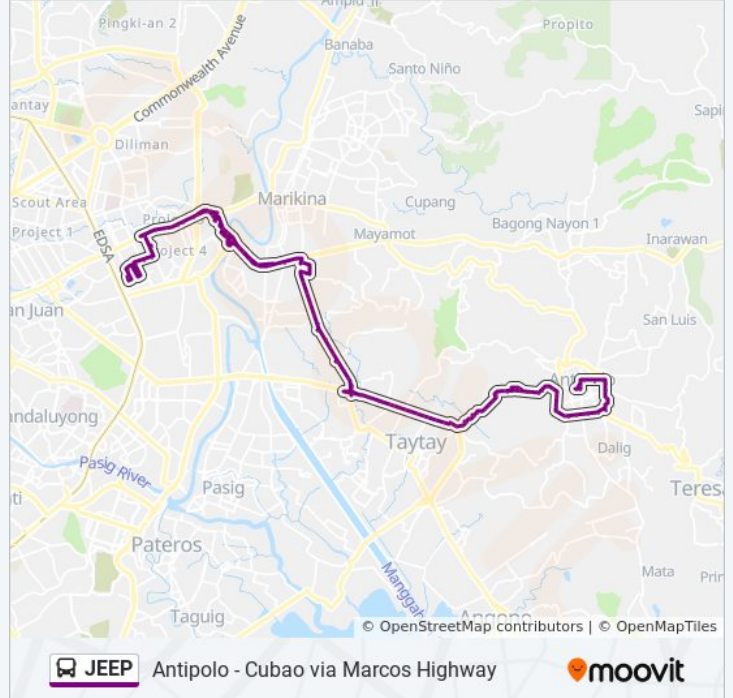

Marcos Hwy, Pasig City, Manila

College Of Arts & Sciences Of Asia & the Pacific,
Marcos Hwy, Pasig City, Manila

Marcos Hwy, Pasig City, Manila

Marcos Hwy, Pasig City, Manila

Marcos Hwy / Amang Rodriguez Ave Intersection,
Pasig City, Manila

Marcos Hwy, Antipolo City, Manila

Marcos Hwy, Antipolo City, Manila

Felix Ave, Cainta, Manila

Felix Ave / V.V. Soliven Avenue I Intersection,
Cainta, Manila

Felix Ave, Cainta, Manila

Felix Ave, Cainta, Manila

Felix Ave, Cainta, Manila

Felix Ave, Cainta, Manila

Vista Verde Ave / Felix Ave Intersection, Cainta,
Manila

Felix Ave, Cainta, Manila

Felix Ave / Vista Verde Avenue Extension 2
Intersection,

Felix Ave, Cainta, Manila

Felix Ave, Cainta, Manila

Felix Ave, Cainta, Manila

Felix Ave, Cainta, Manila

Felix Ave, Cainta, Manila

Felix Ave, Cainta, Manila

Ortigas Avenue Extension, Cainta, Manila

Ortigas Avenue Extension, Cainta, Manila

Ortigas Avenue Extension, Cainta, Manila

Ortigas Avenue Extension, Cainta, Manila

Ortigas Avenue Extension, Cainta, Manila

Ortigas Avenue Extension, Cainta, Manila

Marlo Dr / Ortigas Avenue Extension Intersection,
Cainta, Manila

Ortigas Avenue Extension, Cainta, Manila