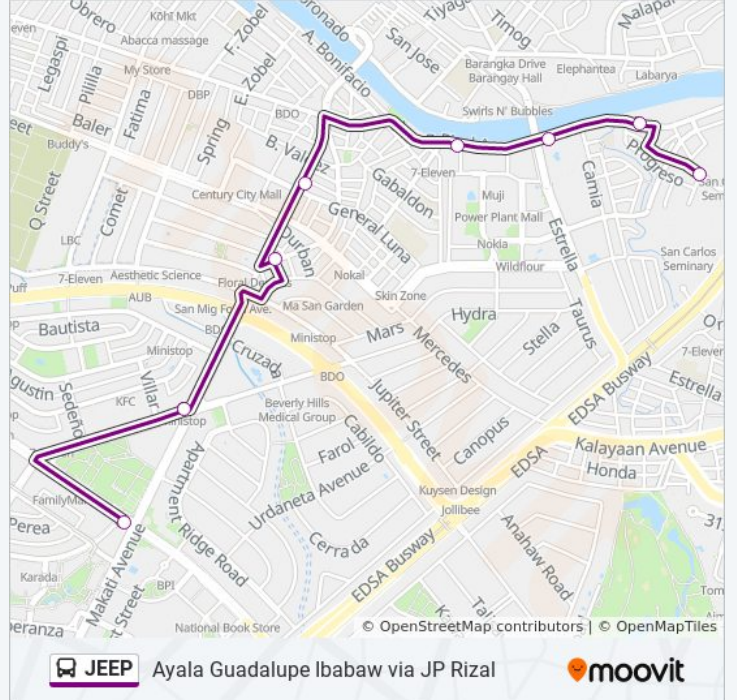

Use the Moovit App to find the closest JEEP bus station near you and find out when is the next JEEP bus arriving.

Direction: Makati Ave / Ayala Avenue Intersection, Makati City, Manila→Dr Jose P. Rizal Ave, Makati City, Manila

Direction: Makati Ave / Ayala Avenue Intersection, Makati City, Manila→Dr Jose P. Rizal Ave, Makati City, Manila

Stops: 20

Trip Duration: 28 min

Line Summary:

Manila

E Zobel, Manila

B Valdes, Makati City

Water Front Dr / Dr Jose P. Rizal Ave Intersection, Makati City, Manila

JEEP bus Time Schedule

Progreso 2, Makati City, Manila→Makati Ave / Ayala Avenue Intersection, Makati City, Manila Route

Timetable:

Sunday	12:00 AM - 10:00 PM
Monday	12:00 AM - 11:00 PM
Tuesday	12:00 AM - 11:00 PM
Wednesday	12:00 AM - 11:00 PM
Thursday	12:00 AM - 11:00 PM
Friday	12:00 AM - 11:00 PM
Saturday	12:00 AM - 10:00 PM

JEEP bus Info

Direction: Progreso 2, Makati City, Manila→Makati Ave / Ayala Avenue Intersection, Makati City, Manila

Stops: 8

Trip Duration: 14 min

Line Summary:

JEEP bus time schedules and route maps are available in an offline PDF at moovitapp.com. Use the [Moovit App](#) to see live bus times, train schedule or subway schedule, and step-by-step directions for all public transit in Manila.