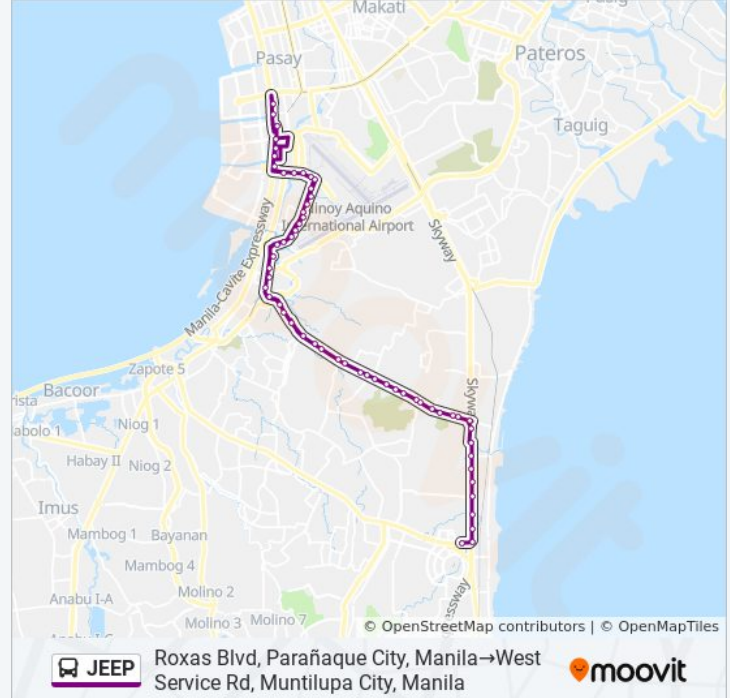

Ninoy Aquino Ave, Parañaque City, Manila

Imelda Bridge, Parañaque City, Manila

Ninoy Aquino Ave, Parañaque City, Manila

Ninoy Aquino Ave, Parañaque City, Manila

Ninoy Aquino Ave, Parañaque City, Manila

Dr A. Santos Ave / A.Bonifacio, Parañaque City, Manila

Sm Hypermarket, Dr A. Santos Ave, Parañaque City

Dr A. Santos Ave / N Lopez Ave Intersection, Parañaque City

Puregold Sucat, Dr A. Santos Ave, Parañaque City

Jaka Plaza, Dr Arcadio Santos Ave / Filipinas Ave Intersection, Parañaque City, Manila

Dr A. Santos Ave / San Antonio Ave Intersection, Parañaque City, Manila

Dr A. Santos Ave / Meliton Espiritu, Parañaque City

Dr A. Santos Ave / Sampaguita Ave Intersection, Parañaque City, Manila

Manila Memorial Park / Press Drive, Parañaque

Robinsons Place Sucat, Dr A. Santos Ave,  
Parañaque City

Dr A. Santos Ave, Parañaque City

Dr A. Santos Ave, Parañaque City

South Luzon Expressway, Muntinlupa City, Manila

South Luzon Expressway / E Service Rd  
Intersection, Muntinlupa City, Manila