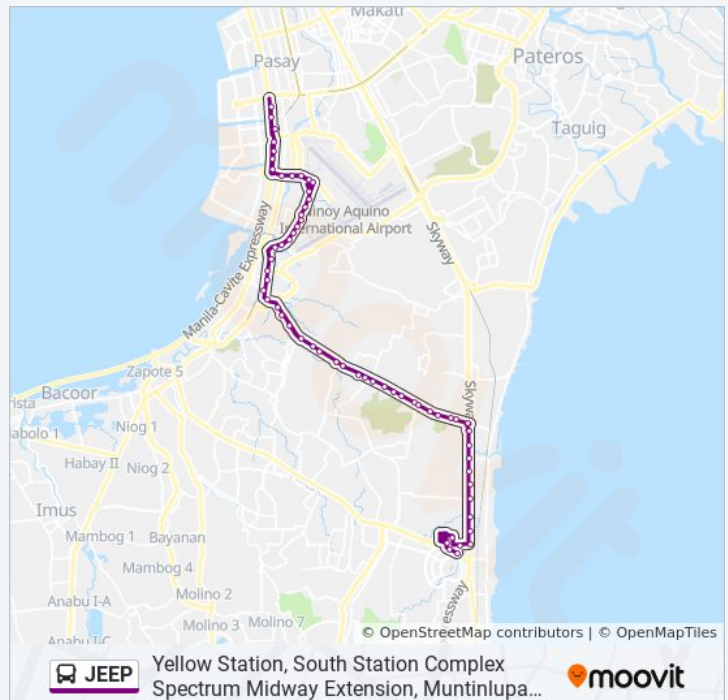

Ninoy Aquino Ave, Parañaque City, Manila

Ninoy Aquino Ave, Parañaque City, Manila

Ninoy Aquino Ave / 14th St, Parañaque City, Manila

Ninoy Aquino Ave / Multinational Ave Intersection, Parañaque City, Manila

Robinsons Place Sucat, Dr A. Santos Ave,  
Parañaque City

Dr A. Santos Ave, Parañaque City

Dr A. Santos Ave, Parañaque City

South Luzon Expressway, Muntinlupa City, Manila

South Luzon Expressway / E Service Rd  
Intersection, Muntinlupa City, Manila

Puregold Sucat, Dr A. Santos Ave, Parañaque City

Dr A. Santos Ave / N Lopez Ave Intersection, Parañaque City

Sm Hypermarket, Dr A. Santos Ave, Parañaque City

## JEEP bus Info

**Direction:** Yellow Station, South Station Complex Spectrum Midway Extension, Muntinlupa City, Manila→Roxas Blvd, Parañaque City, Manila

**Stops:** 62

**Trip Duration:** 92 min

**Line Summary:**