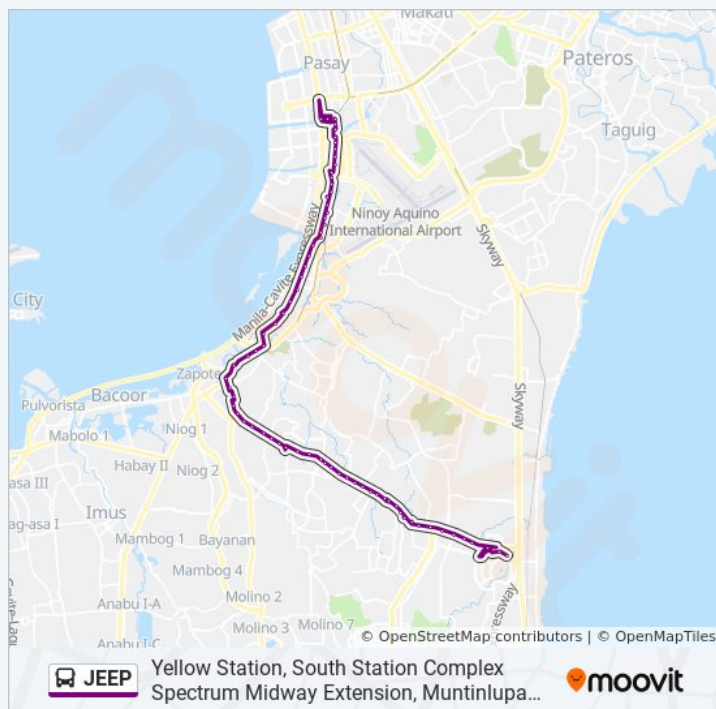

Alabang-Zapote Road, Muntinlupa City, Manila

Alabang-Zapote Road / Executive Ave Intersection , Muntinlupa City, Manila

Mercury Drug - 24 Hours, Alabang-Zapote Road, Muntinlupa City, Manila

Alabang-Zapote Road, Muntinlupa City, Manila

Alabang-Zapote Road / Crispina Ave Intersection, Las Piñas City, Manila

Alabang-Zapote Road / Villa Cristina Ave Intersection, Las Piñas City, Manila

Alabang-Zapote Road / Rosal Intersection, Las Piñas City, Manila

Alabang-Zapote Road, Las Piñas City, Manila

Alabang-Zapote Road, Las Piñas City, Manila

JEEP bus Info

Direction: Yellow Station, South Station Complex Spectrum Midway Extension, Muntinlupa City, Manila→Roxas Blvd / Redemptorist Road Intersection, Parañaque City, Manila

Stops: 71

Trip Duration: 94 min

Line Summary:

Alabang-Zapote Road, Las Piñas City, Manila

Gomez St. St. Joseph Street / Alabang-Zapote Road Intersection, Las Piñas City, Manila

Alabang-Zapote Road, Las Piñas City, Manila