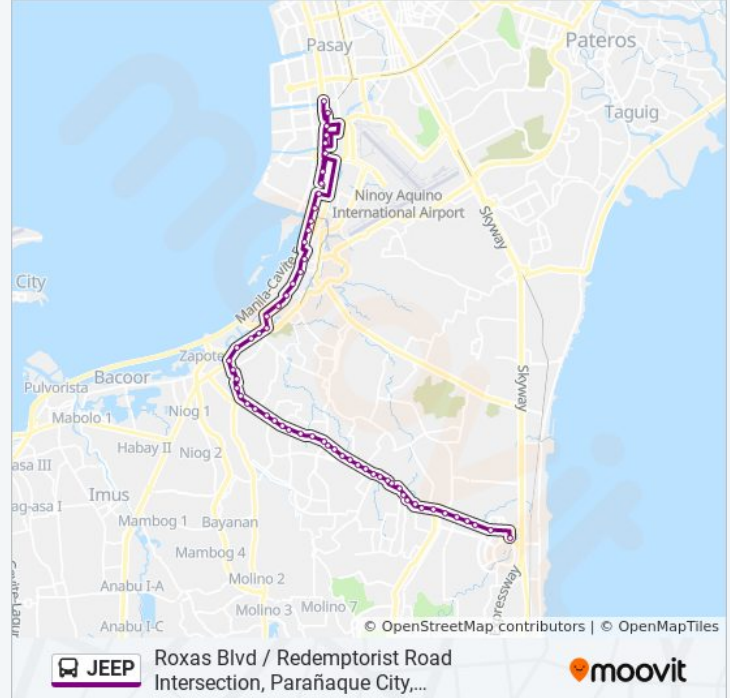

Manila-Cavite Expressway, Parañaque City, Manila

Manila-Cavite Expressway, Parañaque City, Manila

Quirino Ave, Parañaque City, Manila

Quirino Ave, Parañaque City, Manila

Quirino Ave, Parañaque City, Manila

Quirino Ave, Las Piñas City, Manila

Quirino Ave, Las Piñas City, Manila

Quirino Ave, Las Piñas City, Manila

Las Piñas Central School, Quirino Ave, Las Piñas City, Manila

Quirino Ave, Las Piñas City, Manila

Quirino Ave, Las Piñas City, Manila

Quirino Ave, Las Piñas City, Manila

Quirino Ave, Bacoor City, Manila

Alabang-Zapote Road / Fruto Santos Ave Intersection, Las Piñas City, Manila

Alabang-Zapote Road, Las Piñas City, Manila

Gomez St. St. Joseph Street / Alabang-Zapote Road Intersection, Las Piñas City, Manila

Alabang-Zapote Road, Las Piñas City, Manila

Alabang-Zapote Road, Las Piñas City, Manila

Alabang-Zapote Road, Las Piñas City, Manila

Alabang-Zapote Road / Rosal Intersection, Las Piñas City, Manila

Alabang-Zapote Road / Villa Cristina Ave Intersection, Las Piñas City, Manila

Alabang-Zapote Road / Crispina Ave Intersection, Las Piñas City, Manila

Alabang-Zapote Road, Las Piñas City, Manila

Pacific Twine & Net Manufacturing

Pacific Twine & Net Manufacturing Company, Pacific Twine & Net Manufacturing

Alabang-Zapote Road, Las Piñas City, Manila

Alabang-Zapote Road, Las Piñas City, Manila

Alabang-Zapote Road, Las Piñas City, Manila