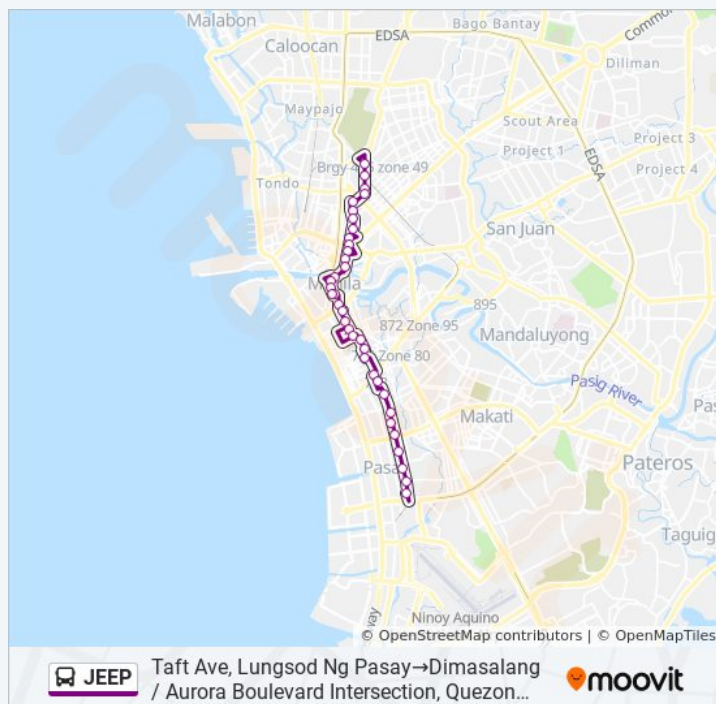

Dimasalang / Aurora Boulevard Intersection, Quezon City→Taft Ave, Lungsod Ng Pasay

View In Website Mode

The JEEP bus line (Dimasalang / Aurora Boulevard Intersection, Quezon City→Taft Ave, Lungsod Ng Pasay) has 2 routes. For regular weekdays, their operation hours are:  
 (1) Dimasalang / Aurora Boulevard Intersection, Quezon City→Taft Ave, Lungsod Ng Pasay: 12:00 AM - 11:00 PM(2)  
 Taft Ave, Lungsod Ng Pasay→Dimasalang / Aurora Boulevard Intersection, Quezon City: 12:00 AM - 11:00 PM  
 Use the Moovit App to find the closest JEEP bus station near you and find out when is the next JEEP bus arriving.

**JEEP bus Info**

**Direction:** Dimasalang / Aurora Boulevard Intersection, Quezon City→Taft Ave, Lungsod Ng Pasay

**Stops:** 37

**Trip Duration:** 52 min

**Line Summary:**

Taft Ave, Manila

Taft Ave, Manila

Dimaslang, Manila

Dimaslang, Manila

Dimaslang Birdge / New Antipolo Intersection,

### JEEP bus Info

**Direction:** Taft Ave, Lungsod Ng Pasay→Dimaslang / Aurora Boulevard Intersection, Quezon City

**Stops:** 36

**Trip Duration:** 51 min

**Line Summary:**

Quezon City

Dimasalang / Aurora Boulevard Intersection,  
Quezon City