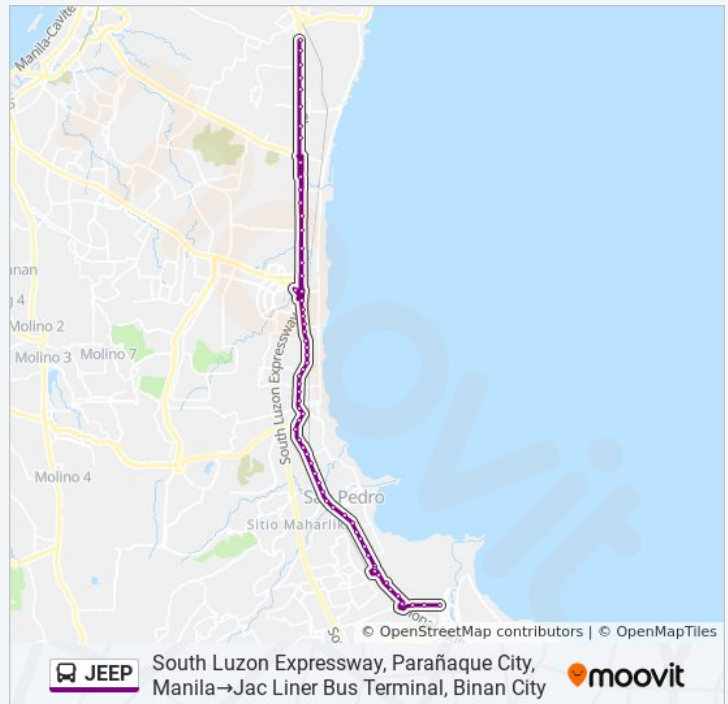

National Hwy, Muntinlupa City, Manila

Nia Rd / National Hwy Intersection, Muntinlupa City, Manila

JEEP bus Info

Direction: South Luzon Expressway, Parañaque City, Manila→Jac Liner Bus Terminal, Binan City

Stops: 63

Trip Duration: 92 min

Line Summary:

Agro Homes / National Hwy Intersection,
Muntinlupa City, Manila

Veterans' Bank, National Hwy, Muntinlupa City,
Manila

Magnolia / National Hwy, Muntinlupa City, Manila