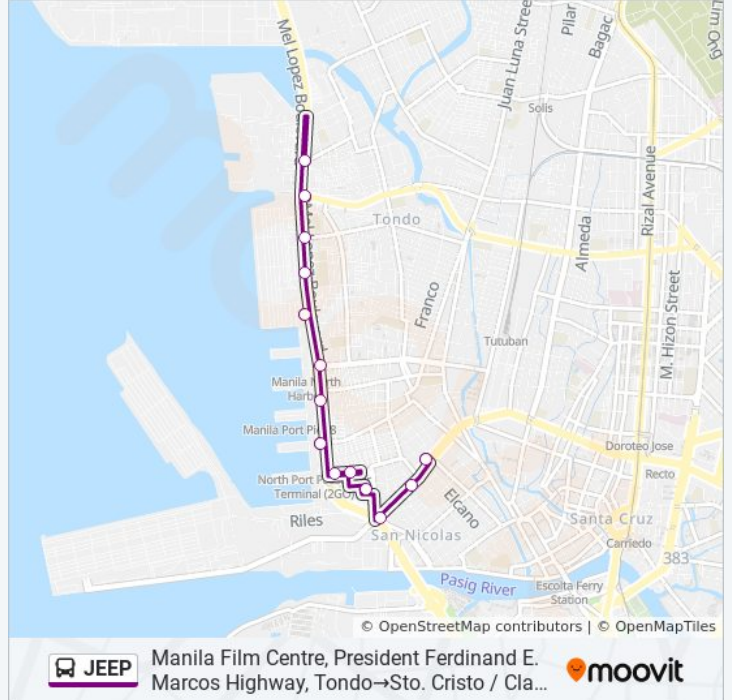

JEEP bus Info

Direction: Manila Film Centre, President Ferdinand E. Marcos Highway, Tondo→Sto. Cristo / Claro M. Recto Ave Intersection, Manila

Stops: 14

Trip Duration: 17 min

Line Summary:

Direction: Sto. Cristo / Claro M. Recto Ave Intersection, Manila→Manila Film Centre, President Ferdinand E. Marcos Highway, Tondo