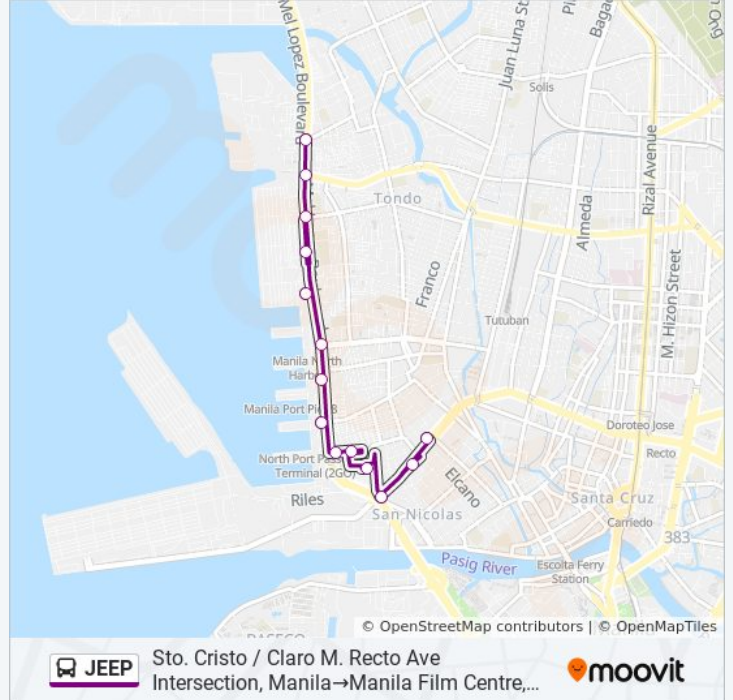

Manila Film Centre, President Ferdinand E. Marcos Highway, Tondo→Sto. Cristo / Claro M. Recto Ave Intersection, Manila

[View In Website Mode](#)

The JEEP bus line (Manila Film Centre, President Ferdinand E. Marcos Highway, Tondo→Sto. Cristo / Claro M. Recto Ave Intersection, Manila) has 2 routes. For regular weekdays, their operation hours are:

Use the Moovit App to find the closest JEEP bus station near you and find out when is the next JEEP bus arriving.

Direction: Manila Film Centre, President Ferdinand E. Marcos Highway, Tondo→Sto. Cristo / Claro M. Recto Ave Intersection, Manila

JEEP bus Info

Direction: Manila Film Centre, President Ferdinand E. Marcos Highway, Tondo→Sto. Cristo / Claro M. Recto Ave Intersection, Manila

Stops: 14

Trip Duration: 17 min

Line Summary:

Direction: Sto. Cristo / Claro M. Recto Ave Intersection, Manila→Manila Film Centre, President Ferdinand E. Marcos Highway, Tondo

JEEP bus Info

Direction: Sto. Cristo / Claro M. Recto Ave Intersection, Manila→Manila Film Centre, President Ferdinand E. Marcos Highway, Tondo

Stops: 14

Trip Duration: 17 min

Line Summary:

Manila Film Centre, President Ferdinand E. Marcos Highway, Tondo