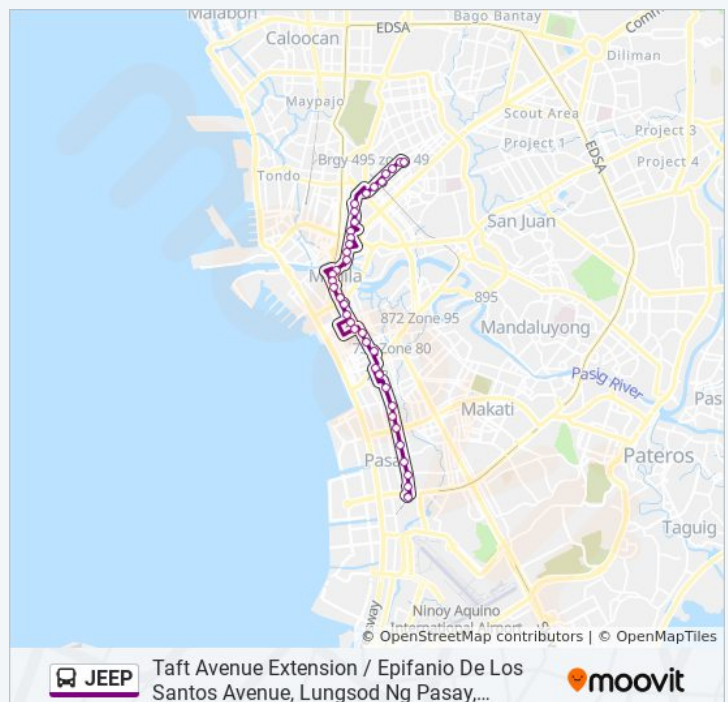

**Line Summary:**

Padre Burgos St / Anda Intersection, Manila

Taft Ave, Manila

Taft Ave, Manila

Taft Ave, Manila

Ayala Blvd / Taft Avenue Intersection, Manila

Taft Ave / T.M. Kalaw Intersection, Manila

Taft Avenue, Manila

Taft Ave, Lungsod Ng Pasay

Taft Ave, Lungsod Ng Pasay

Taft Ave, Lungsod Ng Pasay

Senator Gil Puyat Ave, Lungsod Ng Pasay, Manila

Senator Gil Puyat Ave / F.B. Harrison Intersection East Bound, Lungsod Ng Pasay

Ayala Blvd / Taft Avenue Intersection, Manila

Taft Ave, Manila

Taft Ave, Manila

Taft Ave, Manila

Padre Burgos St, Manila

Quezon Bridge, Manila

Quezon Blvd, Manila

Quezon Blvd, Manila

## JEEP bus Info

**Direction:** Taft Avenue Extension / Epifanio De Los Santos Avenue, Lungsod Ng Pasay, Manila→Community Centre, San Isidro Labrador, Quezon City

**Stops:** 38

**Trip Duration:** 55 min

**Line Summary:**