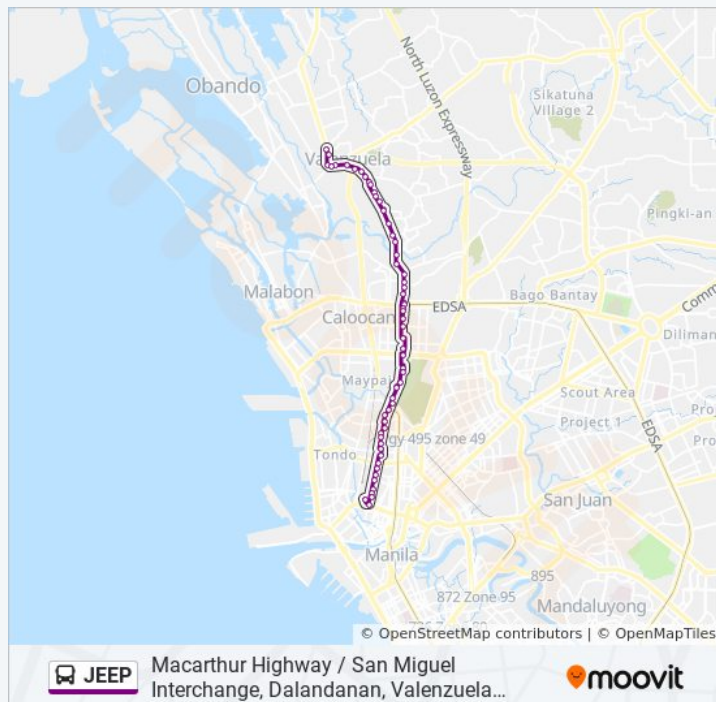

Jose Abad Santos Avenue / Morong Intersection, Quezon City

Rizal Avenue / Jose Abad Santos Avenue Interchange, Caloocan City

P. Sevilla Street / 2th Avenue West Intersection, Caloocan City

Lrt Papa Station, Rizal Avenue, Caloocan City

Areneta Square Mall, Samson Road, Caloocan
City

JEEP bus Info

Direction: Macarthur Highway / San Miguel
Interchange, Dalandanan, Valenzuela City→Antonio
Rivera, Manila

Stops: 57

Trip Duration: 58 min

Line Summary: