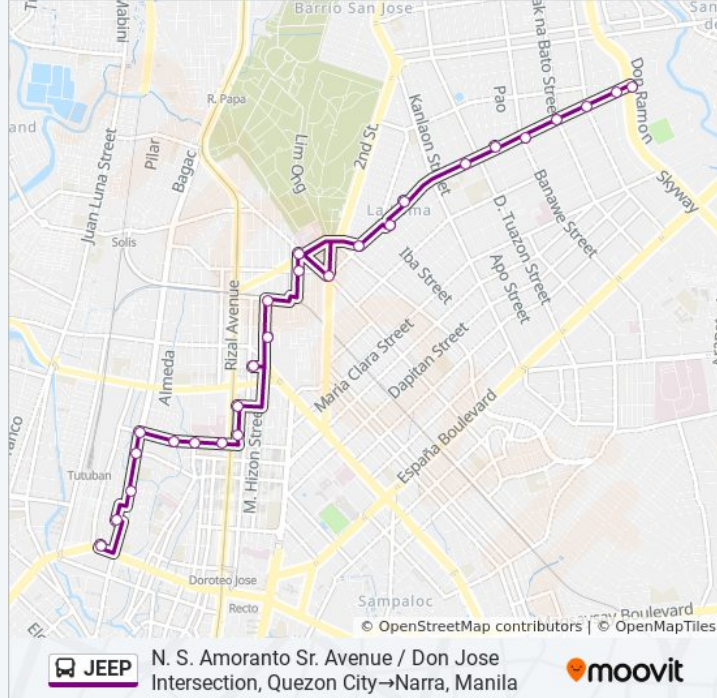

Direction: N. S. Amoranto Sr. Avenue / Don Jose Intersection, Quezon City→Narra, Manila

Stops: 26

Trip Duration: 28 min

Line Summary:

Felix Heuertas, Manila

Camarines, Manila

Department Of Health, Razal Avenue, Manila

Jose R. Reyes Memorial Medical Center, Rizal Avenue, Manila

Jose R. Reyes Memorial Medical Center, Quiricada, Manila

Quiricada / Ipil Intersection, Manila

Quiricada / Yakal Intersection, Manila

Quiricada / Antonio Rivera Intersection, Manila

Jose Abad Santos Ave / Bambang Intersection., Manila

Jose Abad Santos Ave. / Mayhaligue Intersection, Manila

Narra / Padre Algue Street Intersection, Manila

Narra, Manila

Direction: Narra, Manila→N. S. Amoranto Sr. Avenue / Don Jose Intersection, Quezon City

27 stops

[VIEW LINE SCHEDULE](#)

Narra, Manila

Narra / Padre Algue Street Intersection, Manila

Antonio Rivera / Mayhaligue Intersection., Manila

Antonio Rivera / Bambang Intersection., Manila

Jose Abad Santos Ave / Bambang Intersection., Manila