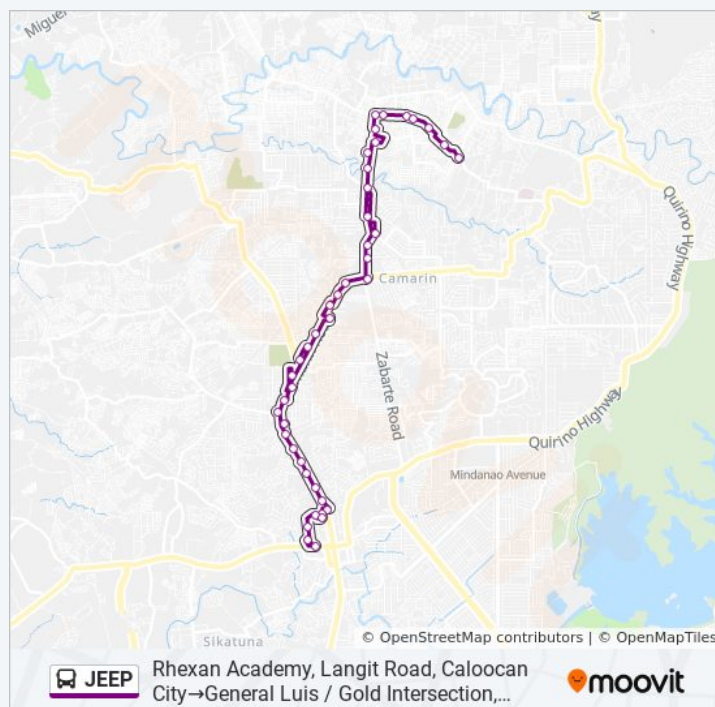

United Methodist Church, Susano, Caloocan City

Susano / Joyville Drive Intersection, Caloocan City

Susano / Jordan Intersection, Caloocan City

Friday

12:00 AM - 11:00 PM

Saturday

12:00 AM - 10:00 PM

JEEP bus Info

Direction: Rhexan Academy, Langit Road, Caloocan
City→General Luis / Gold Intersection, Caloocan City

Stops: 42

Trip Duration: 42 min

Line Summary:

Susano / Paraiso Intersection, Caloocan City

St Luke's School, Susano, Caloocan City