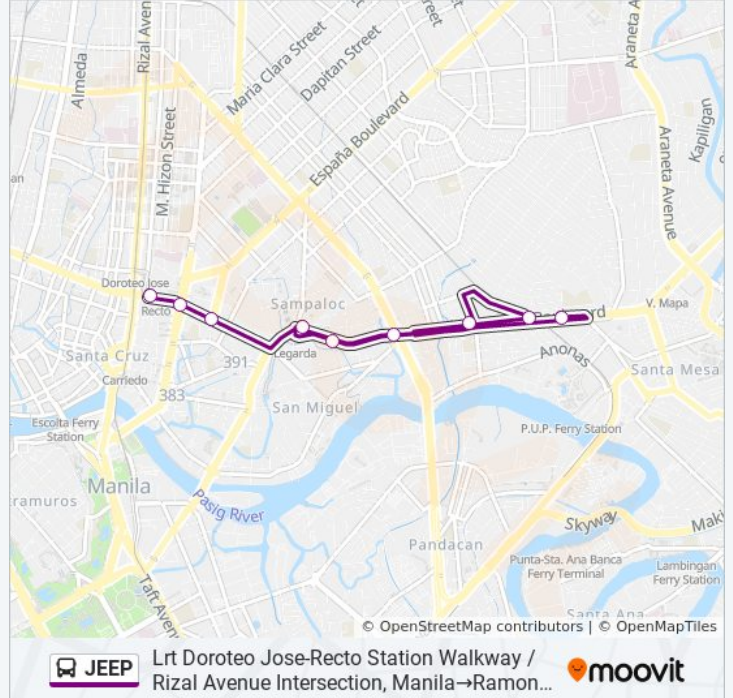

9 stops

[VIEW LINE SCHEDULE](#)

Lrt Doroteo Jose-Recto Station Walkway / Rizal Avenue Intersection, Manila

Claro M. Recto Ave / Quezon Blvd Intersection, Manila

Claro M. Recto Ave / Nicanor Reyes Street Intersection, Manila

Ramon Magsaysay Blvd / Altura Intersection, Manila

JEEP bus Time Schedule

Lrt Doroteo Jose-Recto Station Walkway / Rizal Avenue Intersection, Manila→Ramon Magsaysay Blvd / Altura Intersection, Manila Route Timetable:

Direction: Lrt Doroteo Jose-Recto Station Walkway / Rizal Avenue Intersection, Manila→Ramon Magsaysay Blvd / Altura Intersection, Manila

Stops: 9

Trip Duration: 15 min

Line Summary:

Direction: Ramon Magsaysay Blvd, Manila→Lrt Doroteo Jose-Recto Station Walkway / Rizal Avenue Intersection, Manila

5 stops

[VIEW LINE SCHEDULE](#)

Ramon Magsaysay Blvd, Manila

Ramon Magsaysay Blvd, Manila

Claro M. Recto Ave / Nicanor Reyes Street Intersection, Manila

Claro M. Recto Ave / Quezon Blvd Intersection, Manila