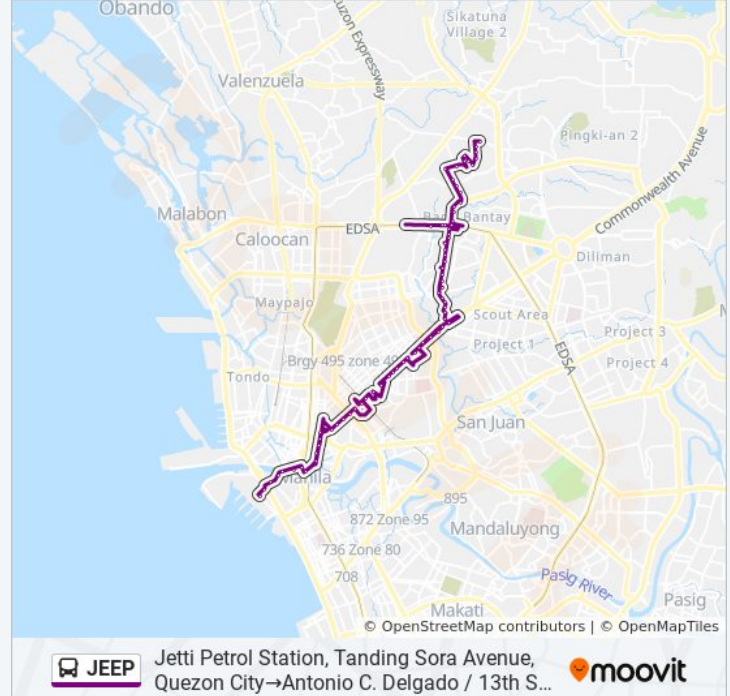

Direction: Antonio C. Delgado / 13th St Intersection, Manila→Jetti Petrol Station, Tanding Sora Avenue, Quezon City

Stops: 79

Trip Duration: 82 min

Line Summary:

España Blvd / Nicanor Reyes St Intersection, Manila

JEEP bus Info

Direction: Jetti Petrol Station, Tanding Sora Avenue, Quezon City→Antonio C. Delgado / 13th St Intersection, Manila

Stops: 75

Trip Duration: 77 min

Line Summary:

Shorhorn, Quezon City

Congressional Avenue, 70

Roosevelt Avenue, Quezon City

Roosevelt Avenue / Atty. Pal Senador Sr.
Intersection, Quezon City

Roosevelt Avenue / Baler Intersection, Quezon
City

Jehovah's Witness Watchtower Branch Office,
Roosevelt Avenue, Quezon City

Jehovah's Witness Watchtower Branch Office,
Roosevelt Avenue, Quezon City

Del Monte Avenue / Roosevelt Avenue
Intersection, Quezon City

Roosevelt Avenue, Quezon City

Roosevelt Avenue, Quezon City

Roosevelt Avenue / Bautista Intersection, Quezon
City