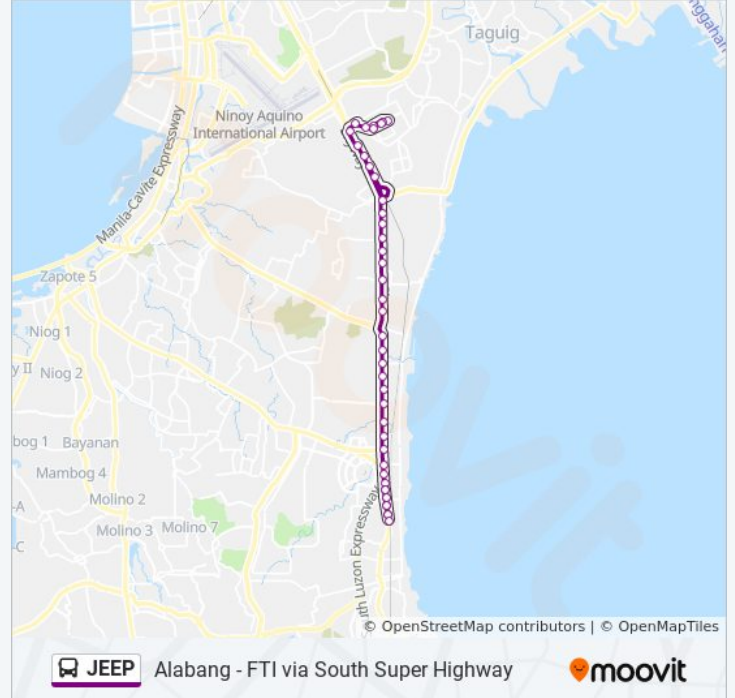

Alabang-South Station Ramp, Muntinlupa City, Manila

South Luzon Expressway, Muntinlupa City, Manila

South Luzon Expressway, Muntinlupa City, Manila

South Luzon Expressway / Don Jesus Blvd Intersection, Muntinlupa City, Manila

South Luzon Expressway, Muntinlupa City, Manila

South Luzon Expressway / E Service Rd Intersection, Muntinlupa City, Manila

South Luzon Expressway / Concepcion St, Muntinlupa City, Manila

South Luzon Expressway / E Service Rd Intersection, Muntinlupa City, Manila

South Luzon Expressway, Muntinlupa City, Manila

South Luzon Expressway, Muntinlupa City, Manila

South Luzon Expressway, Muntinlupa City, Manila

South Luzon Expressway, Taguig City, Manila

South Luzon Expressway, Taguig City, Manila

South Luzon Expressway, Taguig City, Manila

South Luzon Expressway, Taguig City, Manila

South Luzon Expressway, Taguig City, Manila

South Luzon Expressway, Parañaque City, Manila

E Service Rd, Taguig City, Manila

South Luzon Expressway, Taguig City, Manila

E Service Rd, Parañaque City, Manila

E Service Rd, Parañaque City, Manila

E Service Rd, Parañaque City, Manila

E Service Rd, Parañaque City, Manila

Dbp Ave, Taguig City, Manila, Manila

Dbp Ave, Taguig City, Manila, Manila

Food Terminal Incorporated, Dbp Ave, Taguig City, Manila, Manila

Food Terminal Incorporated, Dbp Ave, Taguig City, Manila, Manila