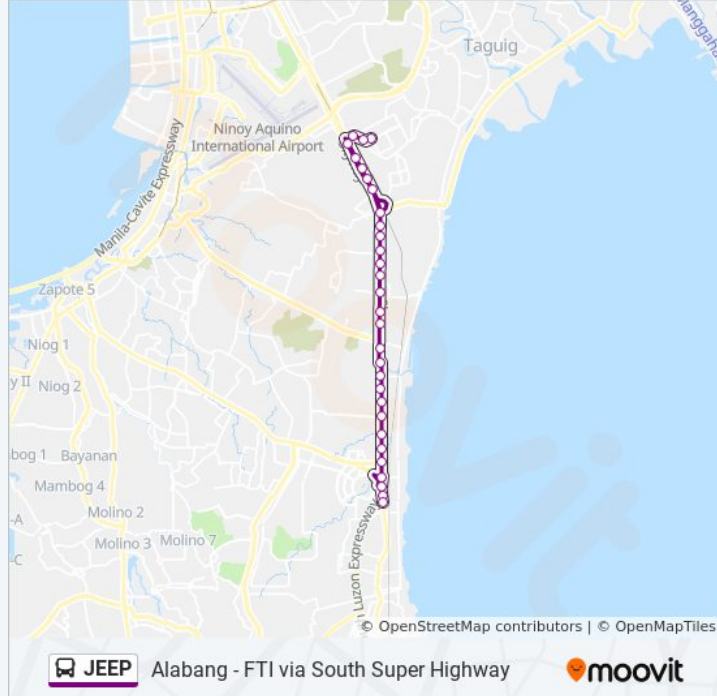

Use the Moovit App to find the closest JEEP bus station near you and find out when is the next JEEP bus arriving.

Direction: Dbp Ave, Taguig City, Manila, Manila→National Hwy / Up St Intersection, Muntinlupa City, Manila

JEEP bus Info

Direction: Dbp Ave, Taguig City, Manila, Manila→National Hwy / Up St Intersection, Muntinlupa City, Manila

Stops: 30

Trip Duration: 57 min

Line Summary:

South Luzon Expressway / Concepcion St,
Muntinlupa City, Manila

South Luzon Expressway, Muntinlupa City, Manila

Alabang-South Station Ramp, Muntinlupa City,
Manila

South Luzon Expressway / Montillano St
Intersection, Muntinlupa City, Manila

Starmall Footbridge, Starmall Starmall Service Rd,
Muntinlupa City, Manila

National Hwy, Muntinlupa City, Manila

National Hwy / Up St Intersection, Muntinlupa
City, Manila

**Direction: National Hwy / Up St Intersection,
Muntinlupa City, Manila→Dbp Ave, Taguig City,
Manila, Manila**