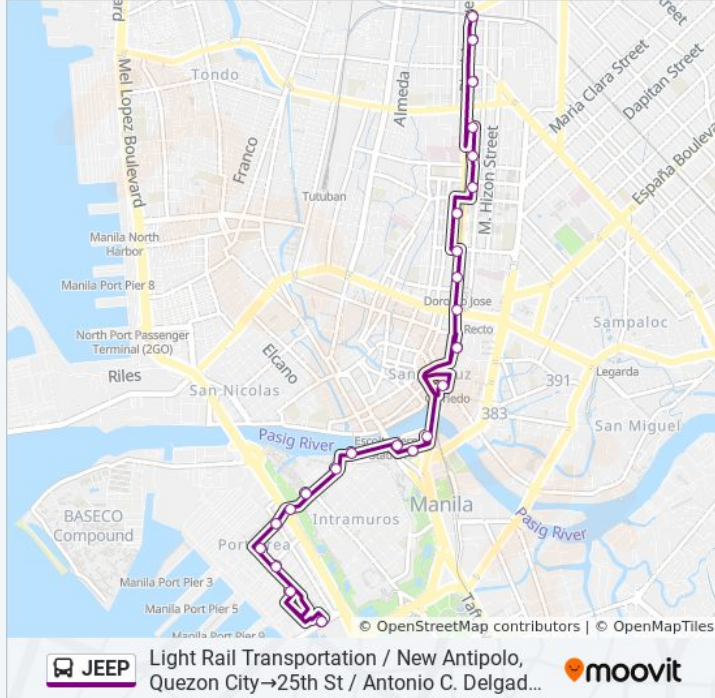

Use the Moovit App to find the closest JEEP bus station near you and find out when is the next JEEP bus arriving.

Direction: Light Rail Transportation / New Antipolo, Quezon City→25th St / Antonio C. Delgado Intersection, Manila

JEEP bus Info

Direction: Light Rail Transportation / New Antipolo, Quezon City→25th St / Antonio C. Delgado Intersection, Manila

Stops: 24

Trip Duration: 26 min

Line Summary:

Manila

Andres Soriano Jr Ave / General Luna, Manila

Bonifacio Dr, Manila

Railroad Dr / 13th St Intersection, Manila

Antonio C. Delgado / 13th St Intersection, Manila

Antonio C. Delgado / 16th St Intersection, Manila

Antonio C. Delgado, Manila

25th St / Antonio C. Delgado Intersection, Manila

Direction: Padre Burgos St / Padre Burgos Street Intersection, Manila→Light Rail Transportation / New Antipolo, Quezon City

24 stops

[VIEW LINE SCHEDULE](#)

Padre Burgos St / Padre Burgos Street Intersection, Manila