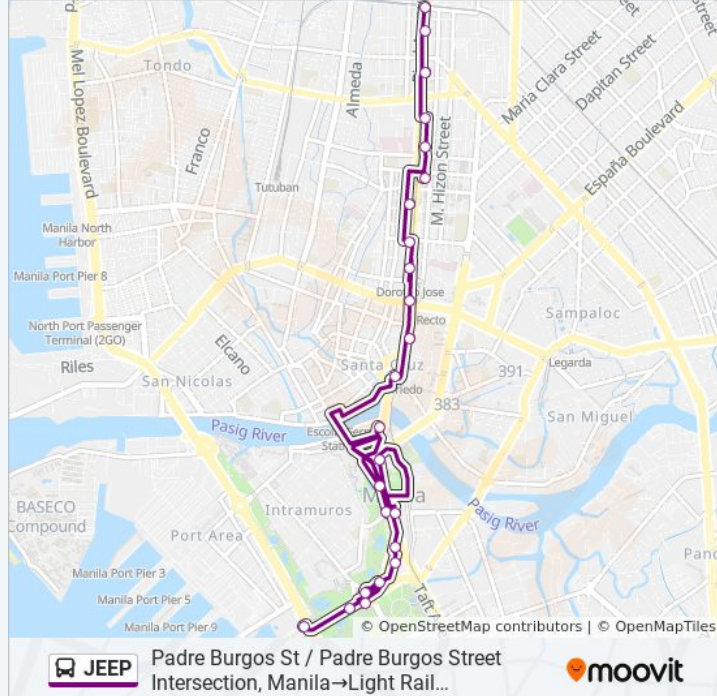

Valariano Fugoso, Manila

Rizal Avenue, Manila

Rizal Avenue, Manila

Jose R. Reyes Memorial Medical Center, Rizal Avenue, Manila

Department Of Health, Raza Avenue, Manila

Light Rail Transportation 1, Manila

Light Rail Transportation 1, Manila

Light Rail Transportation / New Antipolo, Quezon City

JEEP bus time schedules and route maps are available in an offline PDF at moovitapp.com. Use the [Moovit App](#) to see live bus times, train schedule or subway schedule, and step-by-step directions for all public transit in Manila.

[About Moovit](#) • [MaaS Solutions](#) • [Supported Countries](#) • [Mooviter Community](#)

© 2023 Moovit - All Rights Reserved

Check Live Arrival Times