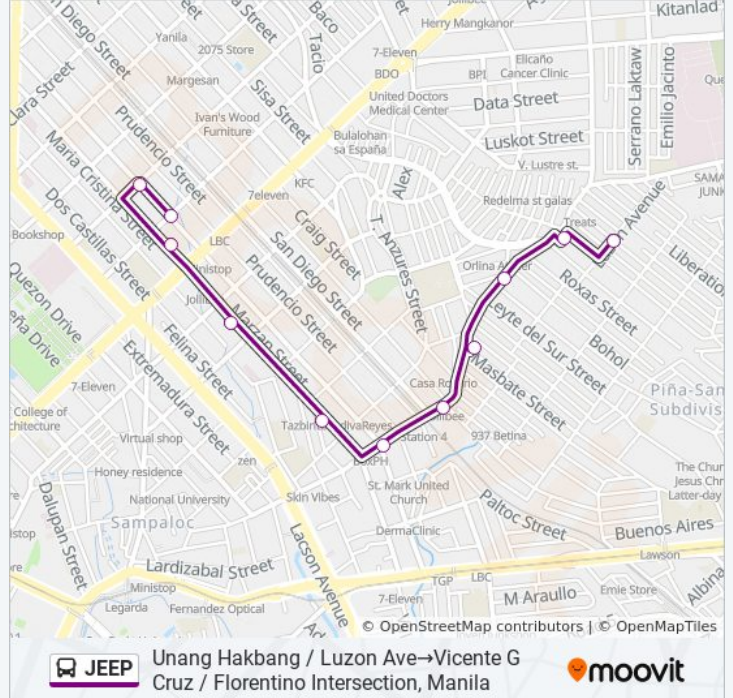

Direction: Unang Hakbang / Luzon Ave→Vicente G Cruz / Florentino Intersection, Manila

11 stops

[VIEW LINE SCHEDULE](#)

- Unang Hakbang / Luzon Ave
- G Tuazon / Bataan Intersection, Manila
- G Tuazon / Gerardo Intersection, Manila
- G Tuazon / Masbate Intersection, Manila
- G Tuazon, Manila
- G Tuazon / Vicente G Cruz Intersection, Manila
- M. Dela Fuente, Manila
- M. Dela Fuente, Manila
- M. Dela Fuente, Manila
- Vicente G Cruz / Piy Margal Intersection, Manila
- Vicente G Cruz / Florentino Intersection, Manila

JEEP bus Time Schedule

Unang Hakbang / Luzon Ave→Vicente G Cruz / Florentino Intersection, Manila Route Timetable:

Sunday	12:00 AM - 10:00 PM
Monday	12:00 AM - 11:00 PM
Tuesday	12:00 AM - 11:00 PM
Wednesday	12:00 AM - 11:00 PM
Thursday	12:00 AM - 11:00 PM
Friday	12:00 AM - 11:00 PM
Saturday	12:00 AM - 10:00 PM

JEEP bus Info

Direction: Unang Hakbang / Luzon Ave→Vicente G Cruz / Florentino Intersection, Manila

Stops: 11

Trip Duration: 13 min

Line Summary:

Direction: Vicente G Cruz / Florentino Intersection, Manila→Unang Hakbang / Luzon Ave

9 stops

[VIEW LINE SCHEDULE](#)

Vicente G Cruz / Florentino Intersection, Manila

Vicente G Cruz, Manila

Vicente G Cruz, Manila

G Tuazon / Vicente G Cruz Intersection, Manila

G Tuazon, Manila

G Tuazon / Masbate Intersection, Manila