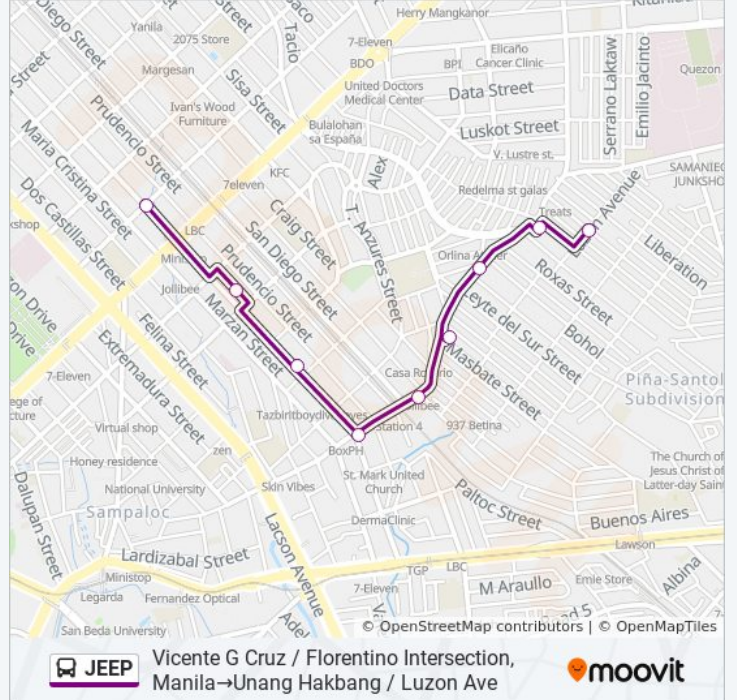

Direction: Unang Hakbang / Luzon Ave→Vicente G Cruz / Florentino Intersection, Manila

11 stops

[VIEW LINE SCHEDULE](#)

- Unang Hakbang / Luzon Ave
- G Tuazon / Bataan Intersection, Manila
- G Tuazon / Gerardo Intersection, Manila
- G Tuazon / Masbate Intersection, Manila
- G Tuazon, Manila
- G Tuazon / Vicente G Cruz Intersection, Manila
- M. Dela Fuente, Manila
- M. Dela Fuente, Manila
- M. Dela Fuente, Manila
- Vicente G Cruz / Piy Margal Intersection, Manila
- Vicente G Cruz / Florentino Intersection, Manila

JEEP bus Info

Direction: Unang Hakbang / Luzon Ave→Vicente G Cruz / Florentino Intersection, Manila

Stops: 11

Trip Duration: 13 min

Line Summary:

Direction: Vicente G Cruz / Florentino Intersection, Manila→Unang Hakbang / Luzon Ave

9 stops

[VIEW LINE SCHEDULE](#)

Vicente G Cruz / Florentino Intersection, Manila

Vicente G Cruz, Manila

Vicente G Cruz, Manila

G Tuazon / Vicente G Cruz Intersection, Manila

G Tuazon, Manila

G Tuazon / Masbate Intersection, Manila

Direction: Vicente G Cruz / Florentino Intersection, Manila→Unang Hakbang / Luzon Ave

Stops: 9

Trip Duration: 11 min

Line Summary:

JEEP bus time schedules and route maps are available in an offline PDF at moovitapp.com. Use the [Moovit App](#) to see live bus times, train schedule or subway schedule, and step-by-step directions for all public transit in Manila.