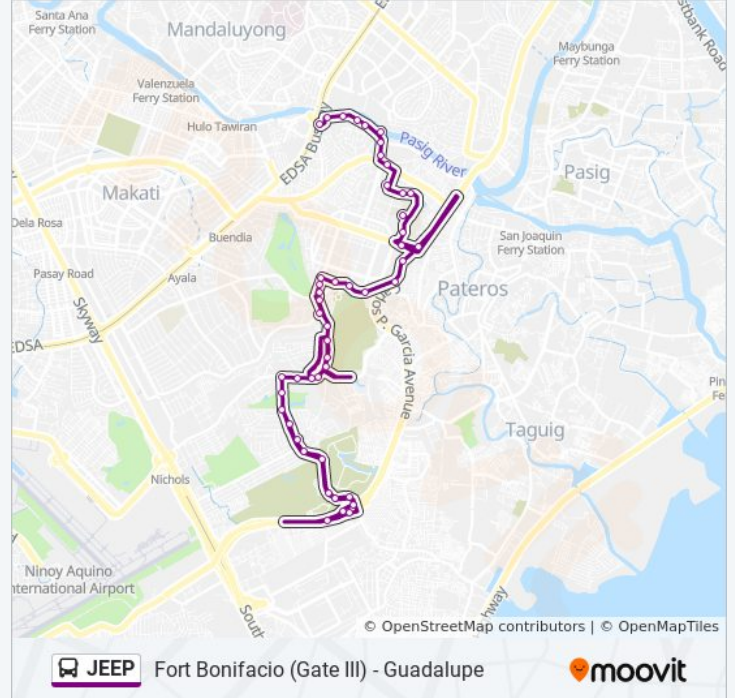

Bayani Rd, Taguig City, Manila

Ibaba C5 Housing

Carlos P. Garcia Ave, Taguig City, Manila

Carlos P. Garcia Ave, Taguig City, Manila

Carlos P. Garcia Ave, Taguig City, Manila

**Direction: Lawton Ave / Bayani Road Intersection, Taguig City, Manila→Epifanio De Los Santos Avenue, Makati City, Manila**