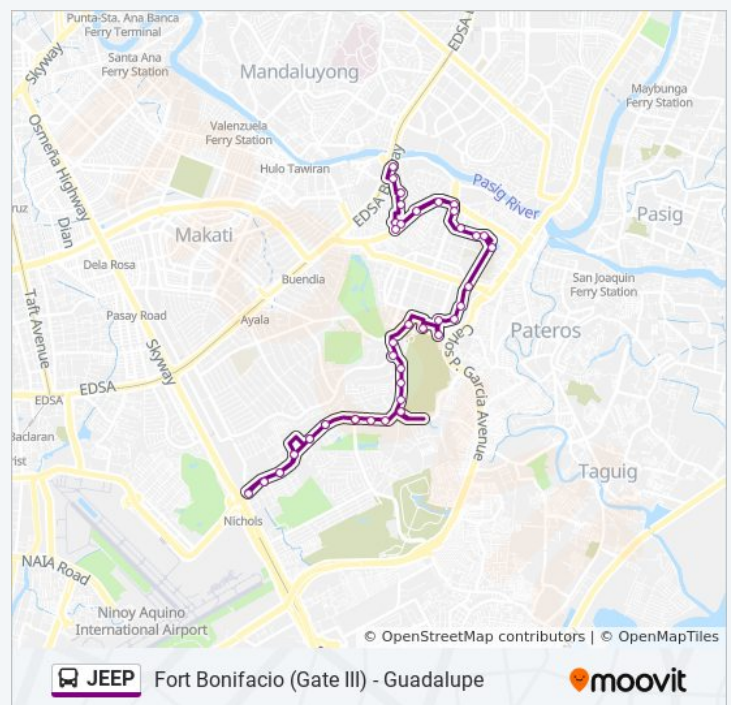

### JEEP bus Time Schedule

Lawton Ave / Bayani Road Intersection, Taguig City, Manila→Epifanio De Los Santos Avenue, Makati City, Manila Route Timetable:

Sunday	12:00 AM - 10:00 PM
Monday	12:00 AM - 11:00 PM
Tuesday	12:00 AM - 11:00 PM
Wednesday	12:00 AM - 11:00 PM
Thursday	12:00 AM - 11:00 PM
Friday	12:00 AM - 11:00 PM
Saturday	12:00 AM - 10:00 PM

### JEEP bus Info

**Direction:** Lawton Ave / Bayani Road Intersection, Taguig City, Manila→Epifanio De Los Santos Avenue, Makati City, Manila

**Stops:** 43

**Trip Duration:** 59 min

**Line Summary:**

Fort Bonifacio (Gate III) - Guadalupe