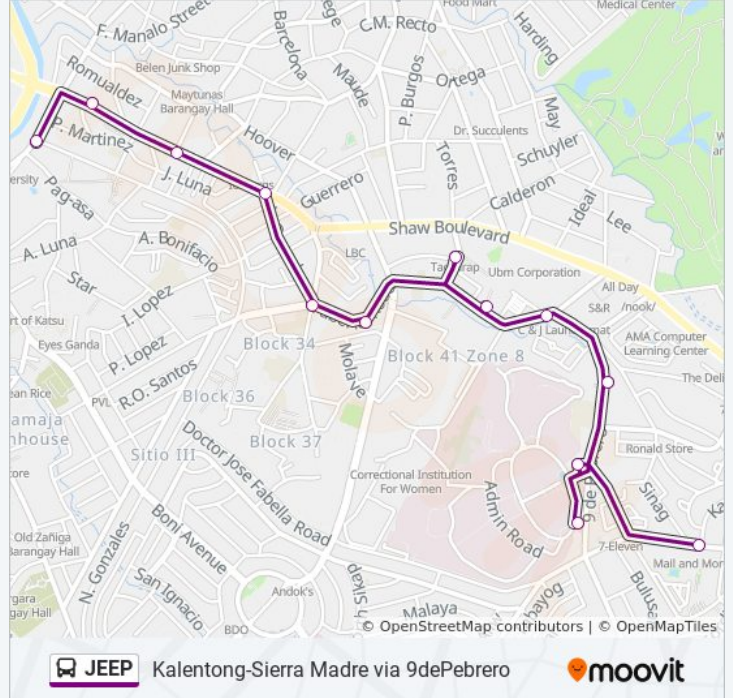

Use the Moovit App to find the closest JEEP bus station near you and find out when is the next JEEP bus arriving.

Direction: Daang Bakal / New Panaderos Extension Intersection, Mandaluyong City→Domingo M Guevara, Mandaluyong City

13 stops

[VIEW LINE SCHEDULE](#)

- Daang Bakal / New Panaderos Extension Intersection, Mandaluyong City
- Shaw Blvd, Mandaluyong City, Manila
- Lawson / Shaw Blvd Intersection, Mandaluyong City
- L. Gonzales / M. Yulo / Shaw Blvd Intersection, Mandaluyong City
- L. Gonzales / F. Ortigas / Acacia Lane, Mandaluyong City
- Fabella Road, Manaluyong City
- E Dela Paz, Mandaluyong City
- Nueve Du Febrero, Mandaluyong City
- Nueve Du Febrero, Mandaluyong City
- Nueve Du Febrero, Mandaluyong City
- National Centre For Mental Health, Nueve Du Febrero, Mandaluyong City
- Nueve Du Febrero, Mandaluyong City
- Domingo M Guevara, Mandaluyong City

JEEP bus Time Schedule

Daang Bakal / New Panaderos Extension Intersection, Mandaluyong City→Domingo M Guevara, Mandaluyong City Route Timetable:

Sunday	12:00 AM - 10:00 PM
Monday	12:00 AM - 11:00 PM
Tuesday	12:00 AM - 11:00 PM
Wednesday	12:00 AM - 11:00 PM
Thursday	12:00 AM - 11:00 PM
Friday	12:00 AM - 11:00 PM
Saturday	12:00 AM - 10:00 PM

JEEP bus Info

Direction: Daang Bakal / New Panaderos Extension Intersection, Mandaluyong City→Domingo M Guevara, Mandaluyong City

Stops: 13

Trip Duration: 18 min

Line Summary:

Direction: Domingo M Guevara, Mandaluyong City→New Panaderos Extension / 34 Rte Rev. G. Aglipay Intersection, Mandaluyong City