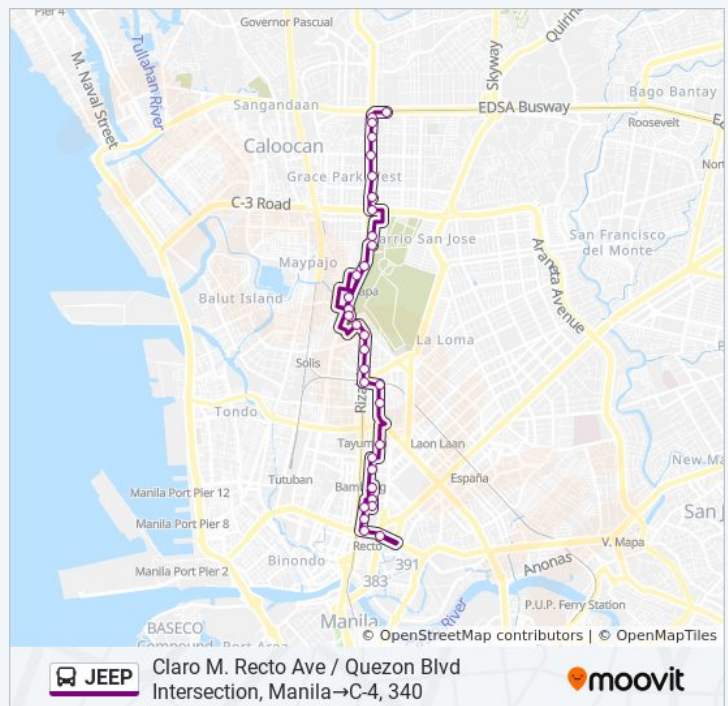

### JEEP bus Info

**Direction:** Claro M. Recto Ave / Quezon Blvd Intersection, Manila→C-4, 340

**Stops:** 32

**Trip Duration:** 34 min

**Line Summary:**

Rizal Ave / 8th Ave West, Caloocan City, Manila

Rizal Avenue / Asistio Intersection, Caloocan City