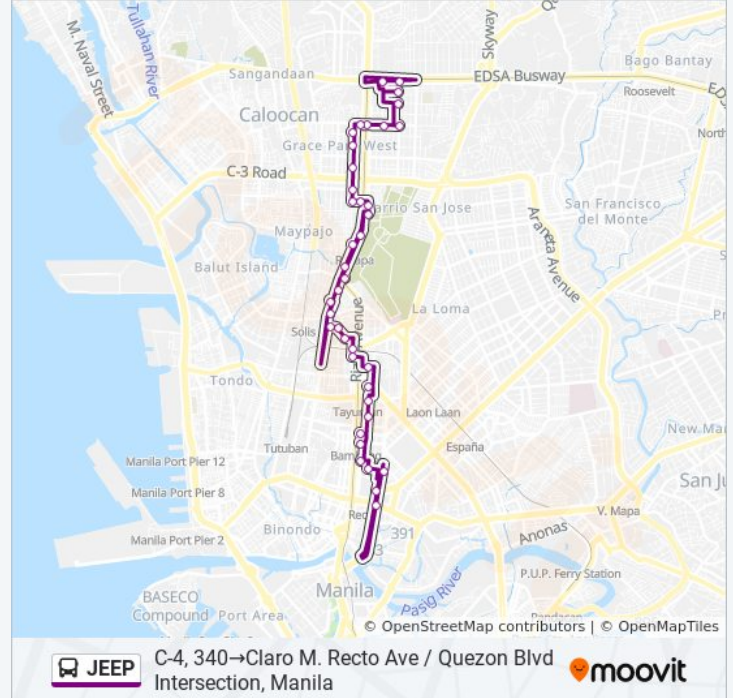

Jose Abad Santos Avenue / Corregidor  
Intersection, Quezon City

Jose Abad Santos Avenue, Quezon City

Jose Abad Santos Avenue / T Bugallon Street  
Intersection, Quezon City

T Bugallon Street, Quezon City

Espana Blvd / Quezon Blvd Intersection, Manila

Claro M. Recto Ave / Quezon Blvd Intersection,  
Manila

**Direction: Claro M. Recto Ave / Quezon Blvd  
Intersection, Manila→C-4, 340**

32 stops

[VIEW LINE SCHEDULE](#)