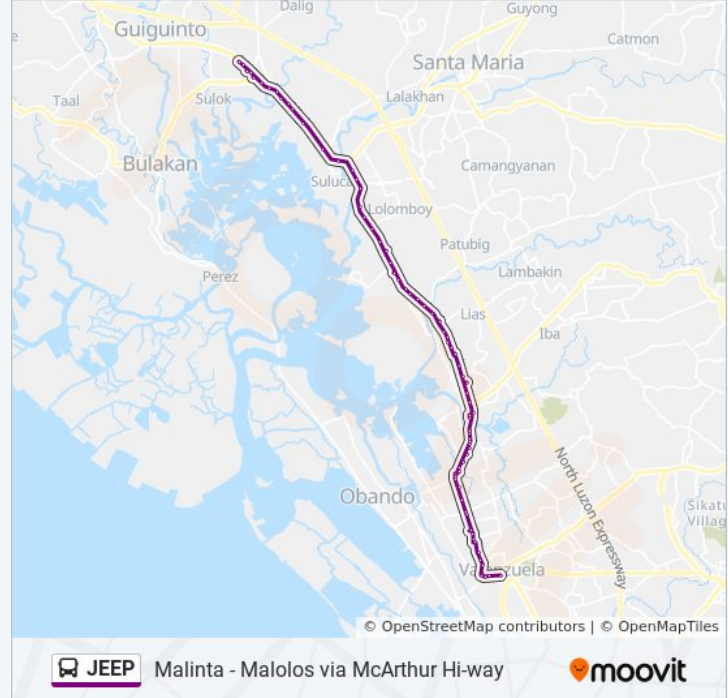

Marisyl School, Macarthur Highway, Malanday Valenzuela City

Mercury Drug Store, Macarthur Highway, Malanday, Valenzuela City

Mananday Tricycle And Pedicab Terminal, Macarthur Highway, Malanday, Valenzuela City

Macarthur / Del Pilar Intersection, Malanday, Valenzuela City, Philippines

Macarthur Highway / Woodlands Drive Intersection, Valenzuela City, Philippines

Macarthur Highway / E. Pantaleon Intersection, Valenzuela City, Philippines

C.P. Enerton Fuel Station, Macarthur Highway, Valenzuela City, Philippines

Saguz Mart, Macarthur Highway, City Of Meycauayan

Yu Laundry Shop, Macarthur Highway, City Of Meycauayan

Et Pacific, Macarthur Highway, City Of Meycauayan

Shell Fuel Station, Macarthur Highway, City Of Meycauayan

Macdonalds, Macarthur Highway, City Of Meycauayan

Land Bank, Macarthur Highway, City Of Meycauayan

Banga Baranggay Hal, Macarthur Highway, City Of Meycauayan

Macarthur Highway / Banga - Tugatog Road Intersection City Of Meycauayan

Sti College Meycauayan, Macarthur Highway, City Of Meycauayan

Las Vegas Bar, Macarthur Highway, City Of Meycauayan

World Of Hope, Macarthur Highway, City Of Meycauayan

Calvario Elementary School, Macarthur Highway, City Of Meycauayan

Meycauayan College, Macarthur Highway, City Of Meycauayan

Ama University, Macarthur Highway, City Of Meycauayan