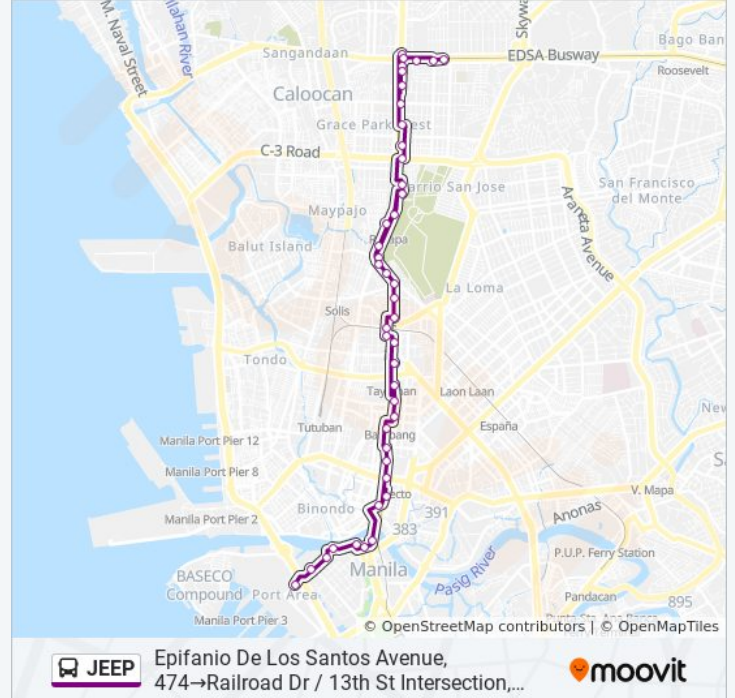

P. Sevilla Street / 2th Avenue West Intersection,
Caloocan City

Rizal Avenue / Jose Abad Santos Avenue
Interchange, Caloocan City

Rizal Avenue / Mt Samat Intersection, Quezon
City

Rizal Avenue, Quezon City

Rizal Avenue Near Aurora Blvd Interstion,
Quezon City

Light Rail Transit Line / Bulacan Intersection,
Quezon City

Cavite, Quezon City

T. Mapua / New Antipolo Intersection, Quezon
City

T. Mapua / Laguna Intersection, Quezon City

Light Rail Transportation 1, Manila

Light Rail Transportation 1, Manila

Department Of Health, Razal Avenue, Manila

Jose R. Reyes Memorial Medical Center, Rizal
Avenue, Manila

Rizal Avenue, Manila

Rizal Avenue, Manila

Valariano Fugoso, Manila

Valariano Fugoso, Manila

Valariano Fugoso, Manila

Rizal Avenue, Manila

A F. Torres / Ronquillo Intersection, Manila

Mcarthur Bridge , Manila

Magallanes Dr, Manila

Jones Bridge / Riverside Dr Intersection, Manila

Riverside Dr, Manila

Andres Soriano Jr Ave / Muralla Intersection,
Manila

Andres Soriano Jr Ave / General Luna, Manila

Railroad Dr / 13th St Intersection, Manila