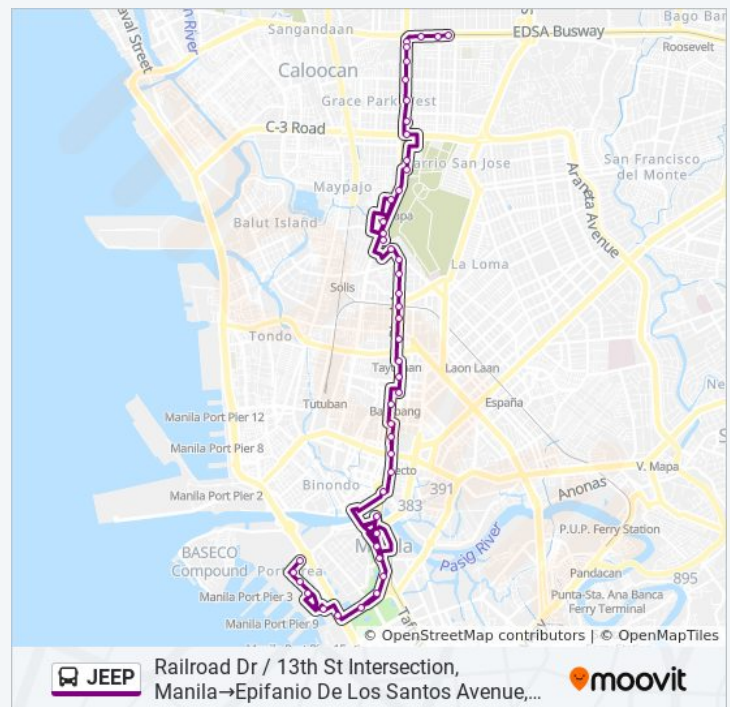

# Manila→Epifanio De Los Santos Avenue, 474

46 stops

[VIEW LINE SCHEDULE](#)

- Railroad Dr / 13th St Intersection, Manila
- Antonio C. Delgado / 13th St Intersection, Manila
- Antonio C. Delgado / 16th St Intersection, Manila
- Antonio C. Delgado, Manila
- 25th St / Antonio C. Delgado Intersection, Manila
- Padre Burgos St / Padre Burgos Street Intersection, Manila
- Padre Burgos St, Manila
- Padre Burgos St, Manila
- Padre Burgos / Taft Ave Intersection St, Manila
- Taft Ave, Manila
- Taft Ave, Manila
- Padre Burgos St, Manila
- Mcarthur Bridge , Manila
- Rizal Avenue, Manila
- Rizal Avenue, Manila
- Valariano Fugoso, Manila
- Valariano Fugoso, Manila
- Valariano Fugoso, Manila
- Rizal Avenue, Manila
- Rizal Avenue, Manila
- Jose R. Reyes Memorial Medical Center, Rizal Avenue, Manila
- Department Of Health, Razal Avenue, Manila
- Light Rail Transportation 1, Manila
- Light Rail Transportation 1, Manila
- Light Rail Transportation / New Antipolo, Quezon City
- Cavite, Quezon City
- Light Rail Transit Line / Bulacan Intersection, Quezon City
- Rizal Avenue Near Aurora Blvd Interstion,

# Railroad Dr / 13th St Intersection, Manila→Epifanio De Los Santos Avenue, 474 Route Timetable:

|           |                     |
|-----------|---------------------|
| Sunday    | 12:00 AM - 10:00 PM |
| Monday    | 12:00 AM - 11:00 PM |
| Tuesday   | 12:00 AM - 11:00 PM |
| Wednesday | 12:00 AM - 11:00 PM |
| Thursday  | 12:00 AM - 11:00 PM |
| Friday    | 12:00 AM - 11:00 PM |
| Saturday  | 12:00 AM - 10:00 PM |

## JEEP bus Info

**Direction:** Railroad Dr / 13th St Intersection, Manila→Epifanio De Los Santos Avenue, 474

**Stops:** 46

**Trip Duration:** 53 min

**Line Summary:**

Railroad Dr / 13th St Intersection, Manila→Epifanio De Los Santos Avenue,...