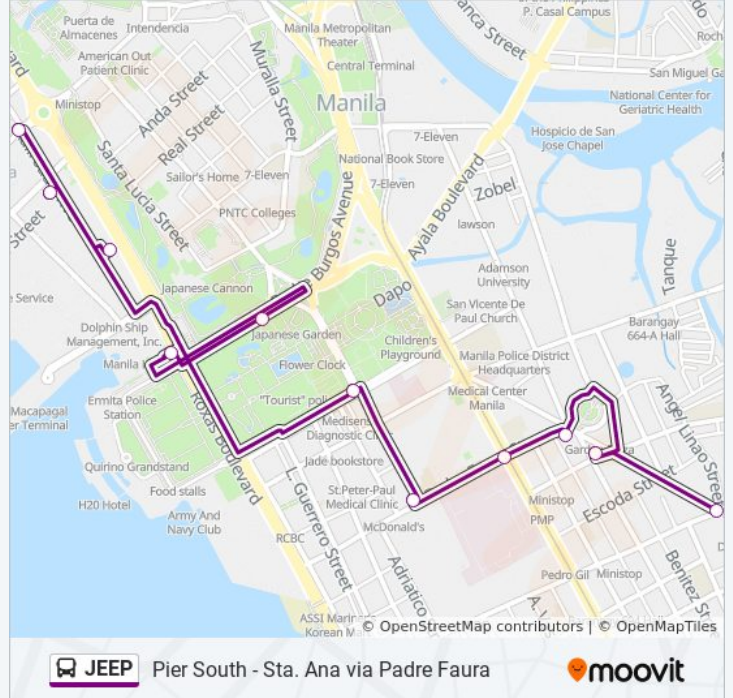

Pier South - Sta. Ana via Padre Faura

View In Website Mode

The JEEP bus line (Pier South - Sta. Ana via Padre Faura) has 2 routes. For regular weekdays, their operation hours are:

(1) Angel Linao / Pedro Gil→Railroad Dr / 13th St Intersection, Manila: 12:00 AM - 11:00 PM(2) Railroad Dr / 13th St Intersection, Manila→Angel Linao / Pedro Gil: 12:00 AM - 11:00 PM

Use the Moovit App to find the closest JEEP bus station near you and find out when is the next JEEP bus arriving.

Direction: Angel Linao / Pedro Gil→Railroad Dr / 13th St Intersection, Manila

11 stops

[VIEW LINE SCHEDULE](#)

Padre Burgos St, Manila

Padre Burgos St / Padre Burgos Street Intersection, Manila

Railroad Dr, Manila

Railroad Dr, Manila

Railroad Dr / 13th St Intersection, Manila

JEEP bus Time Schedule

Angel Linao / Pedro Gil→Railroad Dr / 13th St Intersection, Manila Route Timetable:

Direction: Angel Linao / Pedro Gil→Railroad Dr / 13th St Intersection, Manila

Stops: 11

Trip Duration: 17 min

Line Summary:

Direction: Railroad Dr / 13th St Intersection, Manila→Angel Linao / Pedro Gil

13 stops