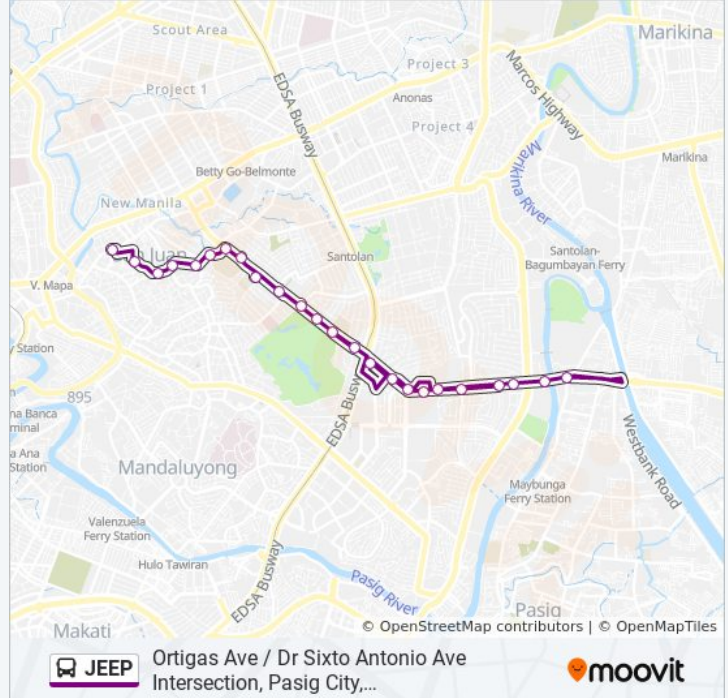

Ortigas Ave, San Juan, Manila

Ortigas Ave, San Juan, Manila

Santolan Rd, San Juan, Manila

Santolan Rd, San Juan, Manila

Fountain International School, Santolan Rd, San Juan, Manila

Pinaglabanan Elementary School, Pinaglabanan, San Juan, Manila

Pinaglabanan, San Juan, Manila

N.Domingo, San Juan, Manila

JEEP bus time schedules and route maps are available in an offline PDF at moovitapp.com. Use the [Moovit App](#) to see live bus times, train schedule or subway schedule, and step-by-step directions for all public transit in Manila.

[About Moovit](#) · [MaaS Solutions](#) · [Supported Countries](#) · [Mooviter Community](#)

© 2023 Moovit - All Rights Reserved

Check Live Arrival Times