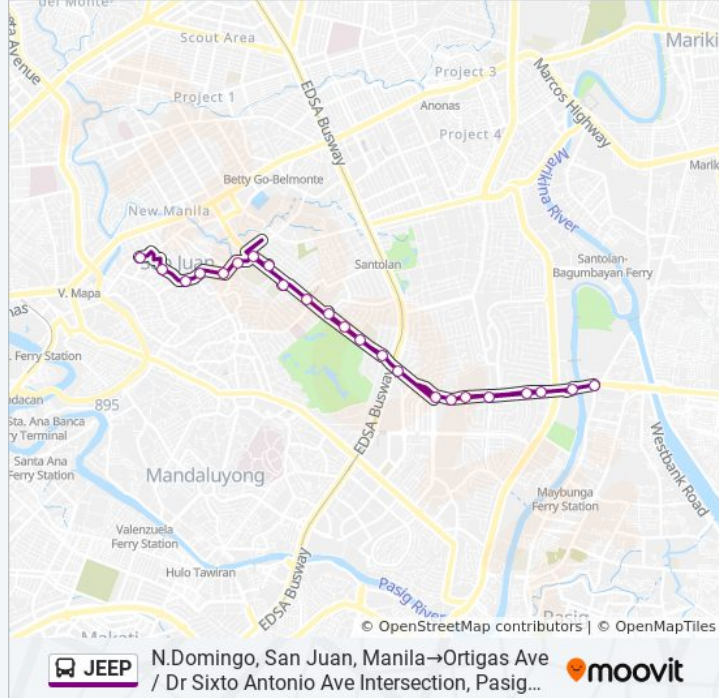

Use the Moovit App to find the closest JEEP bus station near you and find out when is the next JEEP bus arriving.

Direction: N.Domingo, San Juan, Manila→Ortigas Ave / Dr Sixto Antonio Ave Intersection, Pasig City, Manila

JEEP bus Info

Direction: N.Domingo, San Juan, Manila→Ortigas Ave / Dr Sixto Antonio Ave Intersection, Pasig City, Manila

Stops: 23

Trip Duration: 36 min

Line Summary:

The Medical City, Pasig City, Manila

Ortigas Ave, Pasig City, Manila

Ortigas Ave, Pasig City, Manila

Ortigas Ave, Pasig City, Manila

Ortigas Ave, Pasig City, Manila

Ortigas Ave / Dr Sixto Antonio Ave Intersection,
Pasig City, Manila

Direction: Ortigas Ave / Dr Sixto Antonio Ave Intersection, Pasig City, Manila→N.Domingo, San Juan, Manila

24 stops

[VIEW LINE SCHEDULE](#)

Ortigas Ave / Dr Sixto Antonio Ave Intersection,
Pasig City, Manila

Ortigas Ave, Pasig City, Manila

Ortigas Ave, Pasig City, Manila

Ortigas Ave, Pasig City, Manila

Ortigas Ave, Pasig City, Manila