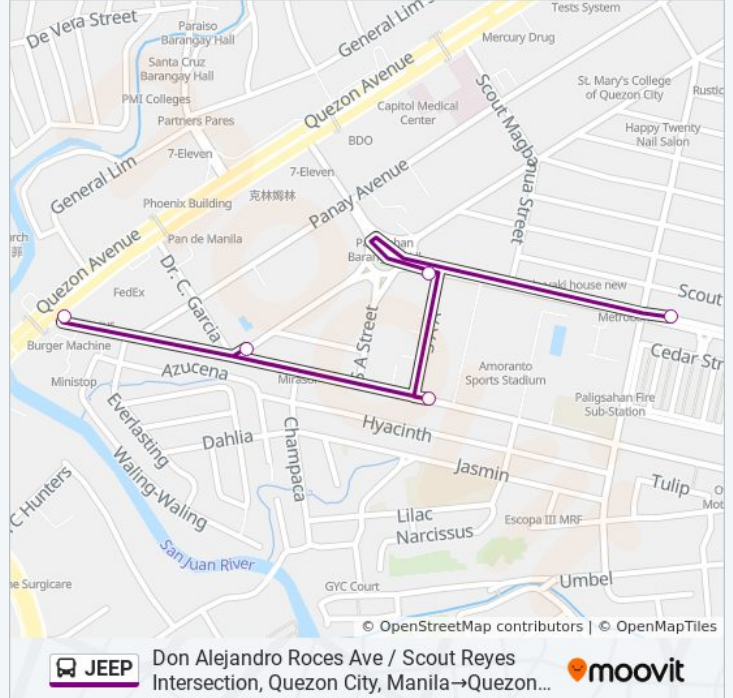

Direction: Don Alejandro Roces Ave / Scout Reyes Intersection, Quezon City, Manila→Quezon Avenue / Scout Chuatoco Intersection, Quezon City

5 stops

[VIEW LINE SCHEDULE](#)

Don Alejandro Roces Ave / Scout Reyes Intersection, Quezon City, Manila

JEEP bus Time Schedule

Don Alejandro Roces Ave / Scout Reyes Intersection, Quezon City, Manila→Quezon Avenue / Scout Chuatoco Intersection, Quezon City Route
 Timetable:

Sunday	12:00 AM - 10:00 PM
Monday	12:00 AM - 11:00 PM
Tuesday	12:00 AM - 11:00 PM
Wednesday	12:00 AM - 11:00 PM
Thursday	12:00 AM - 11:00 PM
Friday	12:00 AM - 11:00 PM
Saturday	12:00 AM - 10:00 PM

JEEP bus Info

Direction: Don Alejandro Roces Ave / Scout Reyes Intersection, Quezon City, Manila→Quezon Avenue / Scout Chuatoco Intersection, Quezon City

Stops: 5

Trip Duration: 6 min

Line Summary:

Direction: Quezon Avenue / Scout Chuatoco Intersection, Quezon City→Don Alejandro Roces Ave / Scout Reyes Intersection, Quezon City, Manila

5 stops

[VIEW LINE SCHEDULE](#)

Quezon Avenue / Scout Chuatoco Intersection, Quezon City

Dr Garcia Sr. / Mother Ignacia Ave Intersection, Quezon City, Manila

Champaca / Lilac Intersection, Quezon City, Manila