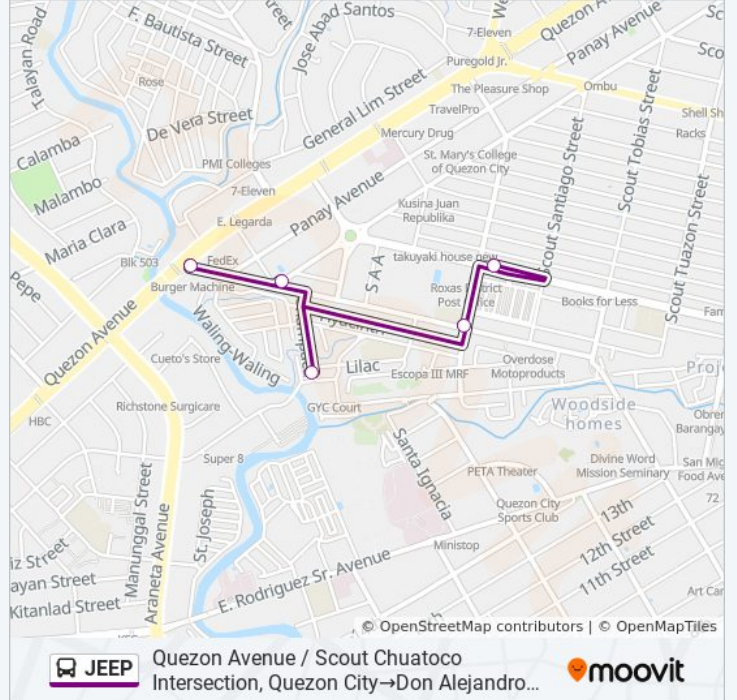

Don Alejandro Roces Ave / Scout Reyes Intersection, Quezon City, Manila→Quezon Avenue / Scout Chuatoco Intersection, Quezon City

[View In Website Mode](#)

The JEEP bus line (Don Alejandro Roces Ave / Scout Reyes Intersection, Quezon City, Manila→Quezon Avenue / Scout Chuatoco Intersection, Quezon City) has 2 routes. For regular weekdays, their operation hours are:
 (1) Don Alejandro Roces Ave / Scout Reyes Intersection, Quezon City, Manila→Quezon Avenue / Scout Chuatoco Intersection, Quezon City: 12:00 AM - 11:00 PM
 (2) Quezon Avenue / Scout Chuatoco Intersection, Quezon City→Don Alejandro Roces Ave / Scout Reyes Intersection, Quezon City, Manila: 12:00 AM - 11:00 PM
 Use the Moovit App to find the closest JEEP bus station near you and find out when is the next JEEP bus arriving.

Direction: Don Alejandro Roces Ave / Scout Reyes Intersection, Quezon City, Manila→Quezon Avenue / Scout Chuatoco Intersection, Quezon City

5 stops

[VIEW LINE SCHEDULE](#)

Don Alejandro Roces Ave / Scout Reyes Intersection, Quezon City, Manila

5 stops

[VIEW LINE SCHEDULE](#)

Quezon Avenue / Scout Chuatoco Intersection, Quezon City

Dr Garcia Sr. / Mother Ignacia Ave Intersection, Quezon City, Manila

Champaca / Lilac Intersection, Quezon City, Manila

Direction: Quezon Avenue / Scout Chuatoco Intersection, Quezon City→Don Alejandro Roces Ave / Scout Reyes Intersection, Quezon City, Manila

Stops: 5

Trip Duration: 7 min

Line Summary:

JEEP bus time schedules and route maps are available in an offline PDF at moovitapp.com. Use the [Moovit App](#) to see live bus times, train schedule or subway schedule, and step-by-step directions for all public transit in Manila.