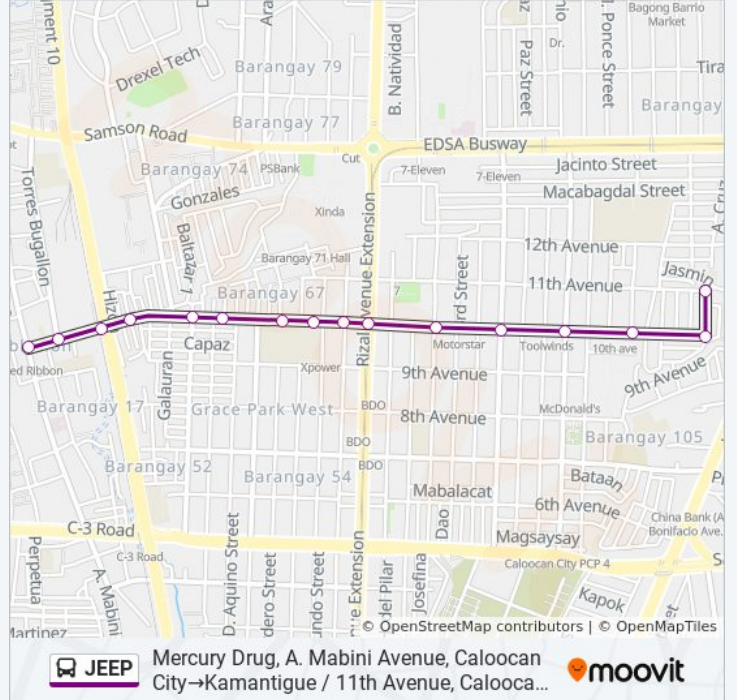

Kamantigue / 11th Avenue, Caloocan City→Mercury Drug, A. Mabini Avenue, Caloocan City

[View In Website Mode](#)

The JEEP bus line (Kamantigue / 11th Avenue, Caloocan City→Mercury Drug, A. Mabini Avenue, Caloocan City) has 2 routes. For regular weekdays, their operation hours are:

Use the Moovit App to find the closest JEEP bus station near you and find out when is the next JEEP bus arriving.

**Direction: Kamantigue / 11th Avenue, Caloocan City→Mercury Drug, A. Mabini Avenue, Caloocan City**

**JEEP bus Info**

**Direction:** Kamantigue / 11th Avenue, Caloocan City→Mercury Drug, A. Mabini Avenue, Caloocan City

**Stops:** 16

**Trip Duration:** 13 min

**Line Summary:**

**Direction: Mercury Drug, A. Mabini Avenue, Caloocan City→Kamantigue / 11th Avenue, Caloocan City**

**Direction:** Mercury Drug, A. Mabini Avenue, Caloocan City→Kamantigue / 11th Avenue, Caloocan City

**Stops:** 16

**Trip Duration:** 13 min

**Line Summary:**

JEEP bus time schedules and route maps are available in an offline PDF at [moovitapp.com](https://moovitapp.com). Use the [Moovit App](#) to see live bus times, train schedule or subway schedule, and step-by-step directions for all public transit in Manila.