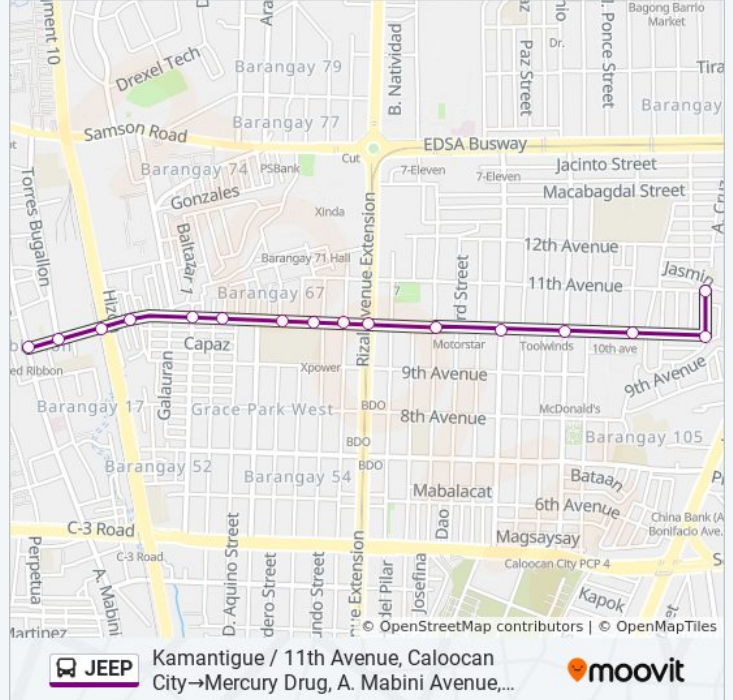

Use the Moovit App to find the closest JEEP bus station near you and find out when is the next JEEP bus arriving.

**Direction: Kamantigue / 11th Avenue, Caloocan City→Mercury Drug, A. Mabini Avenue, Caloocan City**

**JEEP bus Time Schedule**

Kamantigue / 11th Avenue, Caloocan City→Mercury Drug, A. Mabini Avenue, Caloocan City Route

Timetable:

Sunday	12:00 AM - 10:00 PM
Monday	12:00 AM - 11:00 PM
Tuesday	12:00 AM - 11:00 PM
Wednesday	12:00 AM - 11:00 PM
Thursday	12:00 AM - 11:00 PM
Friday	12:00 AM - 11:00 PM
Saturday	12:00 AM - 10:00 PM

**JEEP bus Info**

**Direction:** Kamantigue / 11th Avenue, Caloocan City→Mercury Drug, A. Mabini Avenue, Caloocan City

**Stops:** 16

**Trip Duration:** 13 min

**Line Summary:**

**Direction: Mercury Drug, A. Mabini Avenue, Caloocan City→Kamantigue / 11th Avenue, Caloocan City**

16 stops

[VIEW LINE SCHEDULE](#)

Mercury Drug, A. Mabini Avenue, Caloocan City

M. Asistio Avenue / Torres Bugallon Intersection, Caloocan City

Poblacion Market, Caloocan City

M. Asistio Avenue / Luis De Leon Intersection, Caloocan City