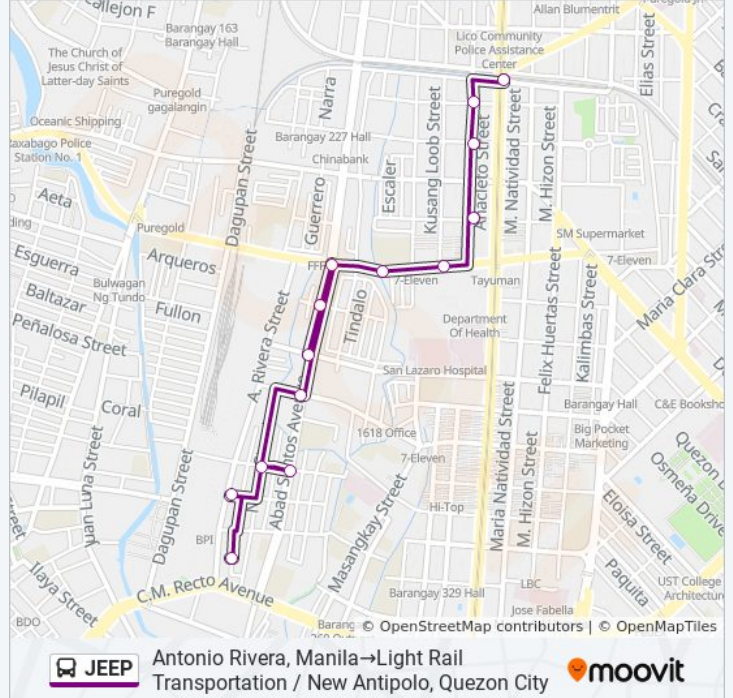

Light Rail Transportation / New Antipolo, Quezon  
City

### JEEP bus Time Schedule

Antonio Rivera, Manila→Light Rail Transportation /  
New Antipolo, Quezon City Route Timetable:

Sunday	12:00 AM - 10:00 PM
Monday	12:00 AM - 11:00 PM
Tuesday	12:00 AM - 11:00 PM
Wednesday	12:00 AM - 11:00 PM
Thursday	12:00 AM - 11:00 PM
Friday	12:00 AM - 11:00 PM
Saturday	12:00 AM - 10:00 PM

### JEEP bus Info

**Direction:** Antonio Rivera, Manila→Light Rail  
Transportation / New Antipolo, Quezon City

**Stops:** 14

**Trip Duration:** 12 min

**Line Summary:**

## Direction: Light Rail Transportation / New Antipolo, Quezon City → Antonio Rivera, Manila

15 stops

[VIEW LINE SCHEDULE](#)

Light Rail Transportation / New Antipolo, Quezon City

T. Mapua / Laguna Intersection, Quezon City