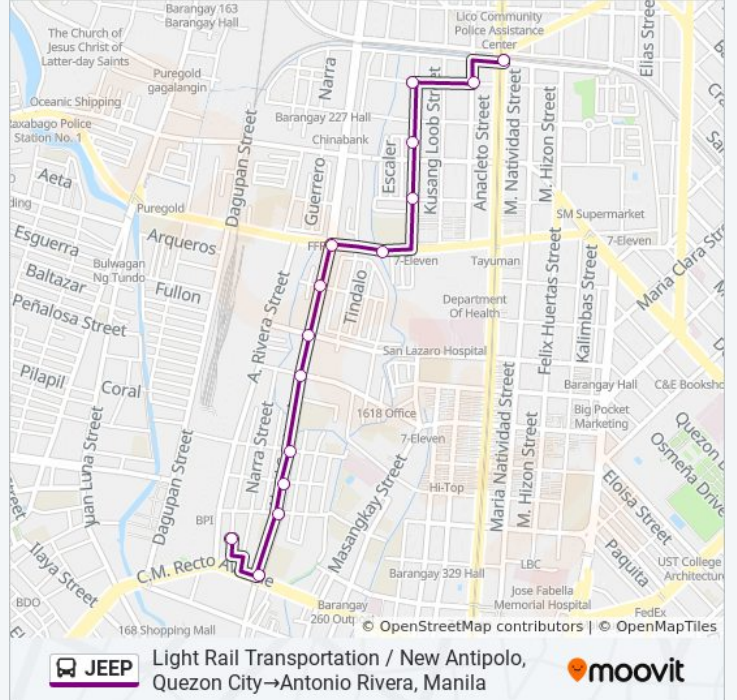

## Antonio Rivera, Manila→Light Rail Transportation / New Antipolo, Quezon City

[View In Website Mode](#)

The JEEP bus line (Antonio Rivera, Manila→Light Rail Transportation / New Antipolo, Quezon City) has 2 routes. For regular weekdays, their operation hours are:

### JEEP bus Info

**Direction:** Antonio Rivera, Manila→Light Rail  
Transportation / New Antipolo, Quezon City

**Stops:** 14

**Trip Duration:** 12 min

**Line Summary:**

## JEEP bus Time Schedule

Light Rail Transportation / New Antipolo, Quezon City → Antonio Rivera, Manila Route Timetable:

Sunday	12:00 AM - 10:00 PM
Monday	12:00 AM - 11:00 PM
Tuesday	12:00 AM - 11:00 PM
Wednesday	12:00 AM - 11:00 PM
Thursday	12:00 AM - 11:00 PM
Friday	12:00 AM - 11:00 PM
Saturday	12:00 AM - 10:00 PM

## JEEP bus Info

**Direction:** Light Rail Transportation / New Antipolo, Quezon City → Antonio Rivera, Manila

**Stops:** 15

**Trip Duration:** 13 min

**Line Summary:**

Antonio Rivera, Manila

JEEP bus time schedules and route maps are available in an offline PDF at [moovitapp.com](https://moovitapp.com). Use the [Moovit App](#) to see live bus times, train schedule or subway schedule, and step-by-step directions for all public transit in Manila.