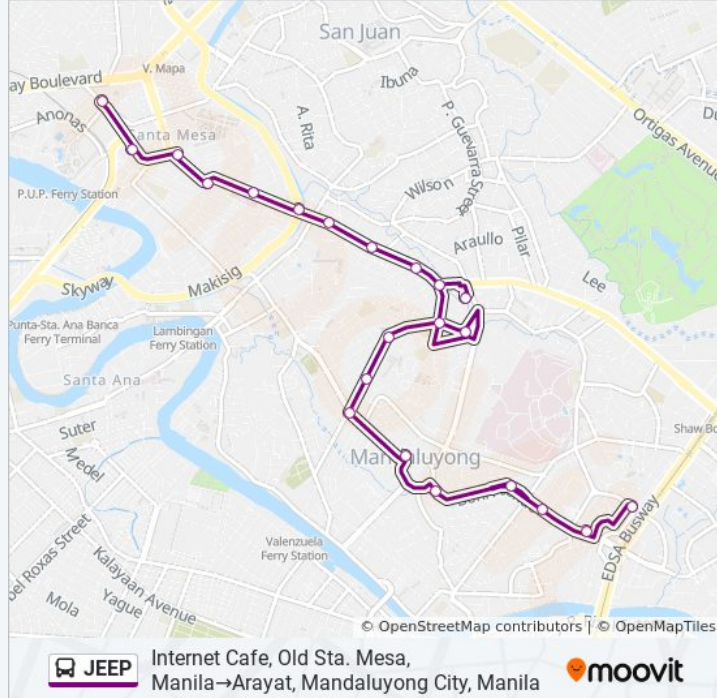

JEEP bus Info

Direction: Internet Cafe, Old Sta. Mesa, Manila→Arayat, Mandaluyong City, Manila

Stops: 22

Trip Duration: 34 min

Line Summary:

Boni Ave / Sto Rosario Intersection, Mandaluyong City, Manila

Mandaluyong City Medical Center, Boni Ave / Sto Rosario Intersection, Mandaluyong City, Manila

Boni Ave, Mandaluyong City, Manila

Rizal Technological University, Basilan / Boni Avenue, Mandaluyong City, Manila

Boni Ave Near Pulog Intersection, Mandaluyong City, Manila

Arayat, Mandaluyong City, Manila