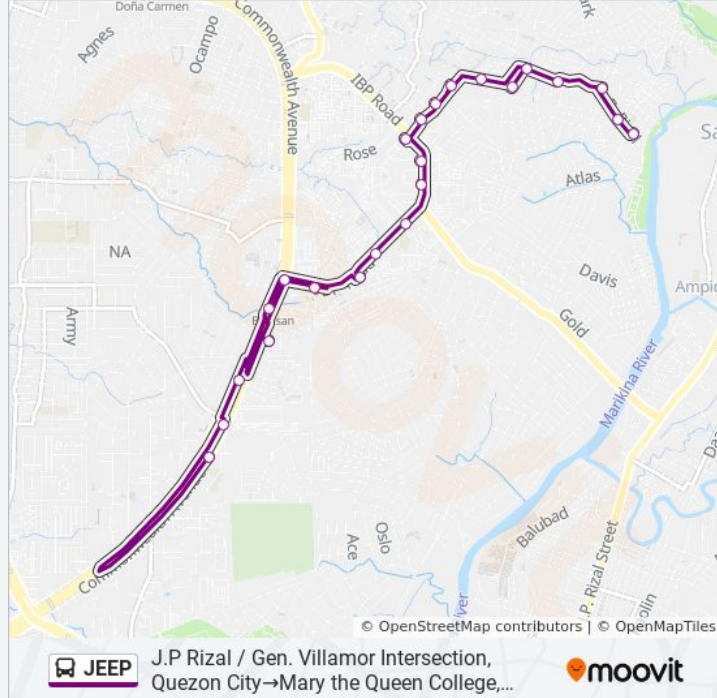

JEEP bus Time Schedule

J.P Rizal / Gen. Villamor Intersection, Quezon City→Mary the Queen College, Commonwealth Avenue, Quezon City Route Timetable:

Sunday	12:00 AM - 10:00 PM
Monday	12:00 AM - 11:00 PM
Tuesday	12:00 AM - 11:00 PM
Wednesday	12:00 AM - 11:00 PM
Thursday	12:00 AM - 11:00 PM
Friday	12:00 AM - 11:00 PM
Saturday	12:00 AM - 10:00 PM

JEEP bus Info

Direction: J.P Rizal / Gen. Villamor Intersection, Quezon City→Mary the Queen College, Commonwealth Avenue, Quezon City

Stops: 23

Trip Duration: 25 min

Line Summary:

Batasan Road, Quezon City

Batasan Road / Commonwealth Avenue Intersection, Quezon City

Commonwealth Avenue / Llang-Llang, Quezon City

Commonwealth Avenue, Quezon City

Our Lady Of Mercy School, 14.680409, 121.084434

Commonwealth Avenue / Capitol Homes Drive Intersection, Quezon City

Mary the Queen College, Commonwealth Avenue, Quezon City

Direction: Mary the Queen College, Commonwealth Avenue, Quezon City→J.P Rizal / Gen. Villamor Intersection, Quezon City

26 stops

[VIEW LINE SCHEDULE](#)