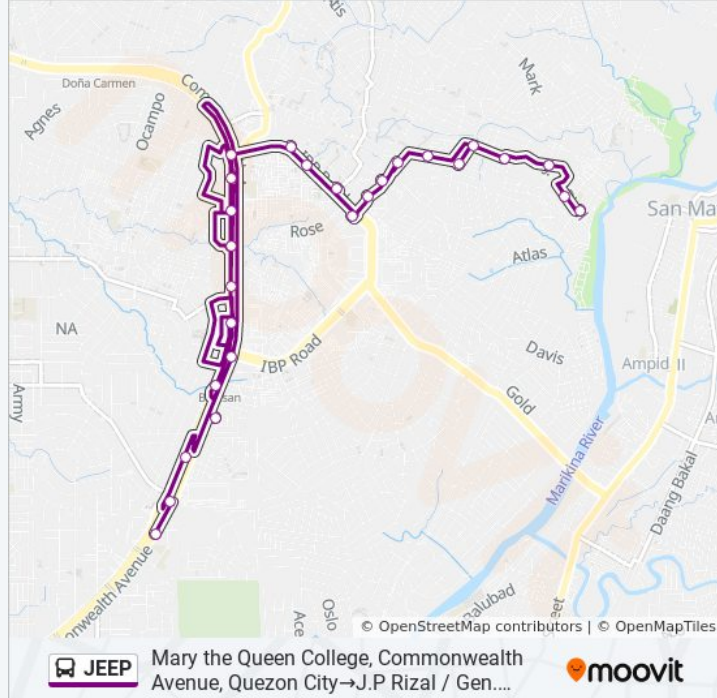

Batasan Road / Kaunlaran, Quezon City

Ibp Road Near Lland- Lang Intersection, Quezon City

Ibp Road / Palma Intersection, Quezon City

Department Of Social Welfare And Development, J.P Rizal, Quezon City

J.P Rizal / Santan Intersection, Quezon City

J.P Rizal, Quezon City

J.P Rizal / Constitutional Road Intersection, Quezon City

J.P Rizal / Legislative Intersection, Quezon City

J.P Rizal / San Vicente Intersection, Quezon City

J.P Rizal, Quezon City

J.P Rizal / Bonifacio, Quezon City

J.P Rizal / Macabulos Intersection, Quezon City

J.P Rizal / Gen. Villamor Intersection, Quezon City

JEEP bus time schedules and route maps are available in an offline PDF at moovitapp.com. Use the [Moovit App](#) to see live bus times, train schedule or subway schedule, and step-by-step directions for all public transit in Manila.

[About Moovit](#) • [MaaS Solutions](#) • [Supported Countries](#) • [Mooviter Community](#)

© 2023 Moovit - All Rights Reserved

Check Live Arrival Times